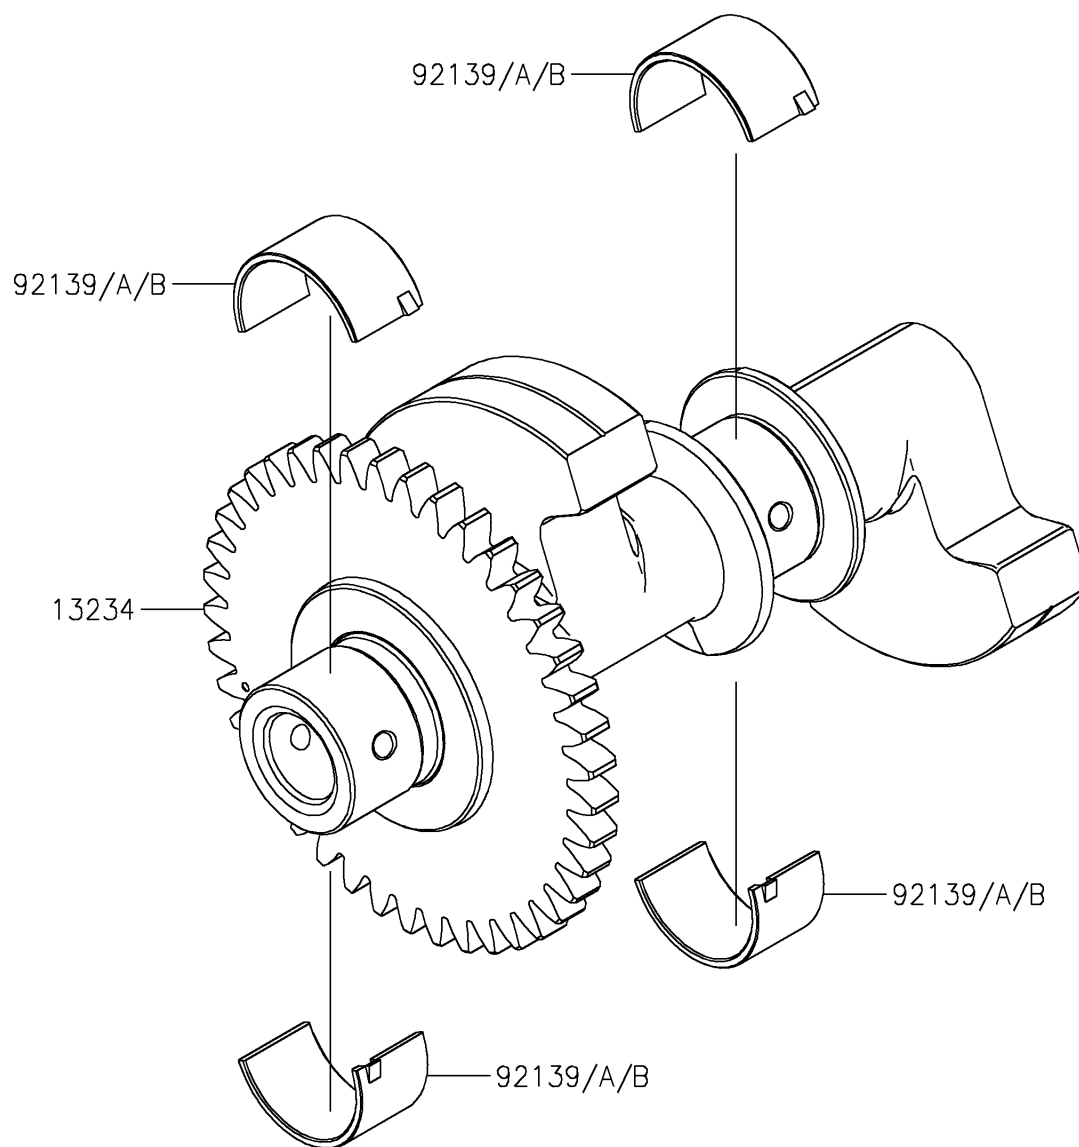

2026 KLE500 ABS

PARTS DIAGRAM

Balancer

2026 KLE500 ABS

PARTS LIST

Balancer

ITEM NAME	PART NUMBER	QUANTITY
SHAFT-COMP,BALANCER (Ref # 13234)	13234-0639	1
BUSHING,BALANCER,BLUE (Ref # 92139)	92139-0883	AR
BUSHING,BALANCER,BLACK (Ref # 92139A)	92139-0884	4
BUSHING,BALANCER,BROWN (Ref # 92139B)	92139-0885	AR