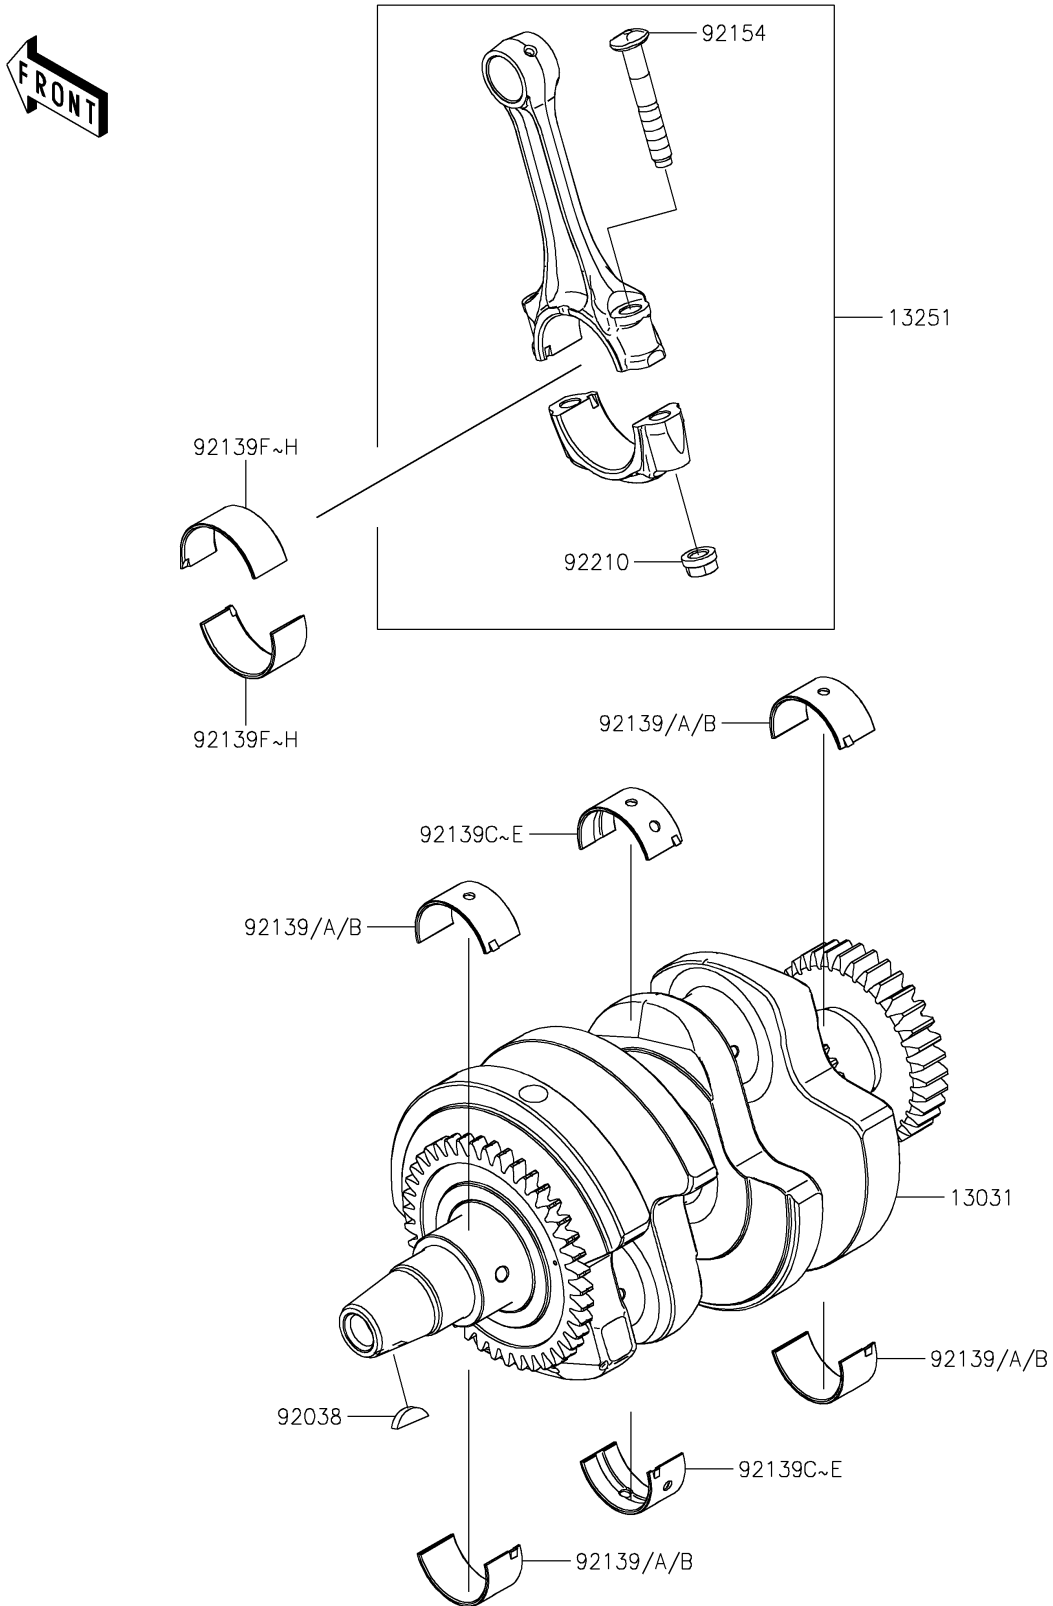

2026 KLE500 ABS

PARTS DIAGRAM

Crankshaft

E1321

2026 KLE500 ABS

PARTS LIST

Crankshaft

ITEM NAME	PART NUMBER	QUANTITY
CRANKSHAFT-COMP (Ref # 13031)	13031-1560	1
ROD-ASSY-CONNECTING,H (Ref # 13251)	13251-0757-HH	2
KEY,WOODRUFF (Ref # 92038)	92038-001	1
BUSHING,CRANK #1,BLUE (Ref # 92139)	92139-1200	AR
BUSHING,CRANK #1,BLACK (Ref # 92139A)	92139-1201	4
BUSHING,CRANK #1,BROWN (Ref # 92139B)	92139-1202	AR
BUSHING,CRANK #2,BLUE (Ref # 92139C)	92139-1203	AR
BUSHING,CRANK #2,BLACK (Ref # 92139D)	92139-1204	2
BUSHING,CRANK #2,BROWN (Ref # 92139E)	92139-1205	AR
BUSHING,CONNECTING ROD,BLUE (Ref # 92139F)	92139-1219	AR
BUSHING,CONNECTING ROD,BLACK (Ref # 92139G)	92139-1220	4
BUSHING,CONNECTING ROD,BROWN (Ref # 92139H)	92139-1221	AR
BOLT,7MM (Ref # 92154)	92154-7075	4
NUT,CONNECTING ROD,7MM (Ref # 92210)	92210-0384	4