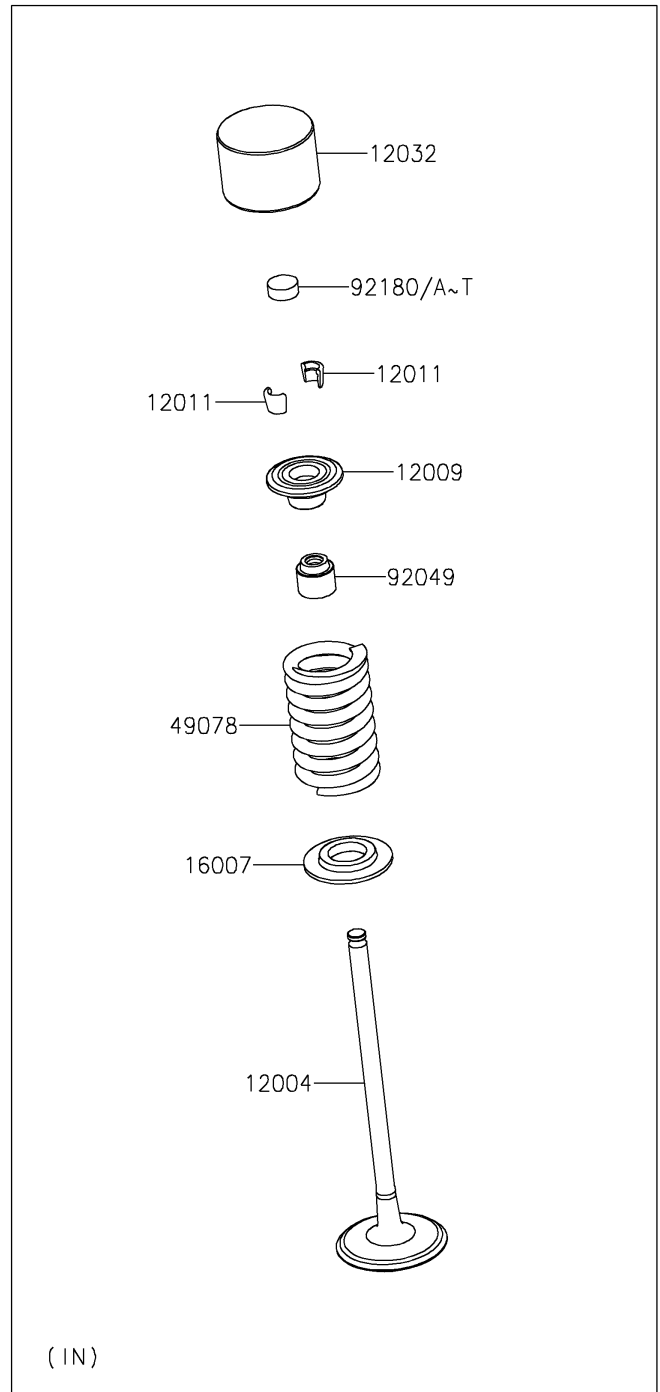

2026 KLE500 ABS

PARTS DIAGRAM

Valve(s)

E1210

2026 KLE500 ABS

PARTS LIST

Valve(s)

ITEM NAME

PART NUMBER

QUANTITY
