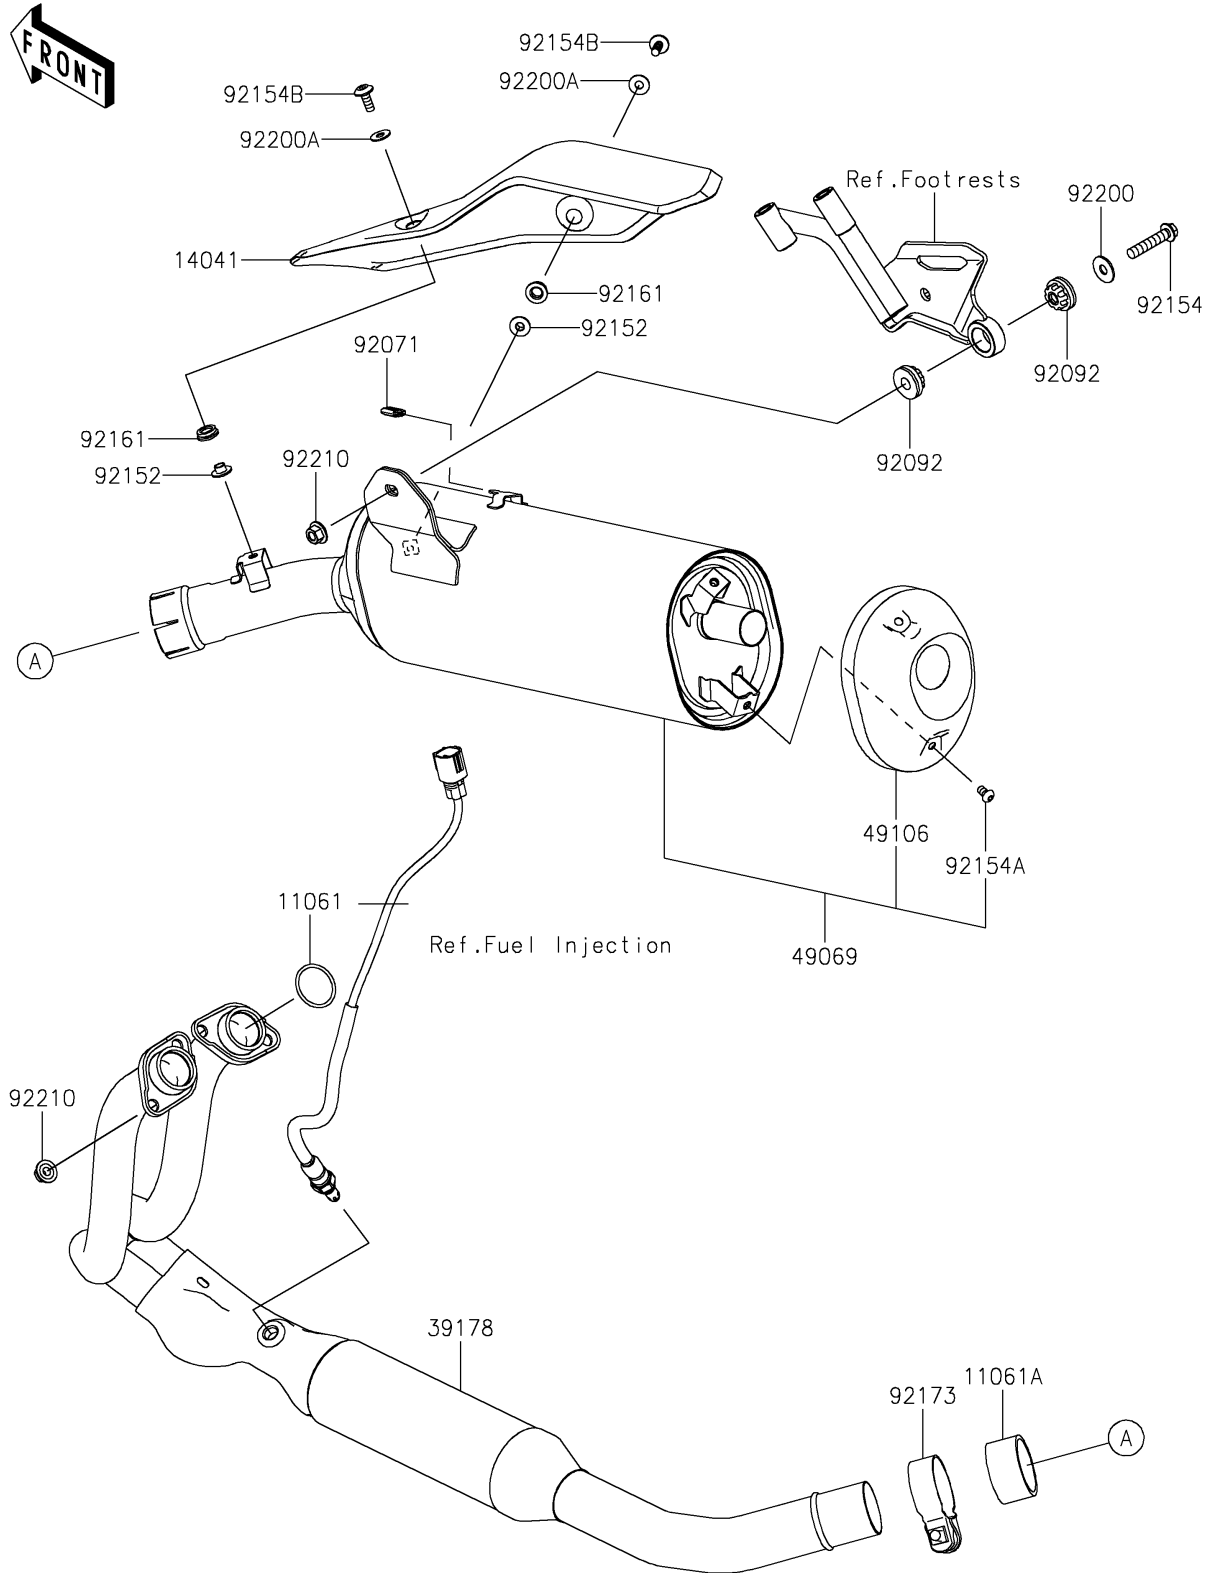

2026 KLE500 ABS

PARTS DIAGRAM

Muffler(s)

E1140

2026 KLE500 ABS

PARTS LIST

Muffler(s)

ITEM NAME

PART NUMBER

QUANTITY
