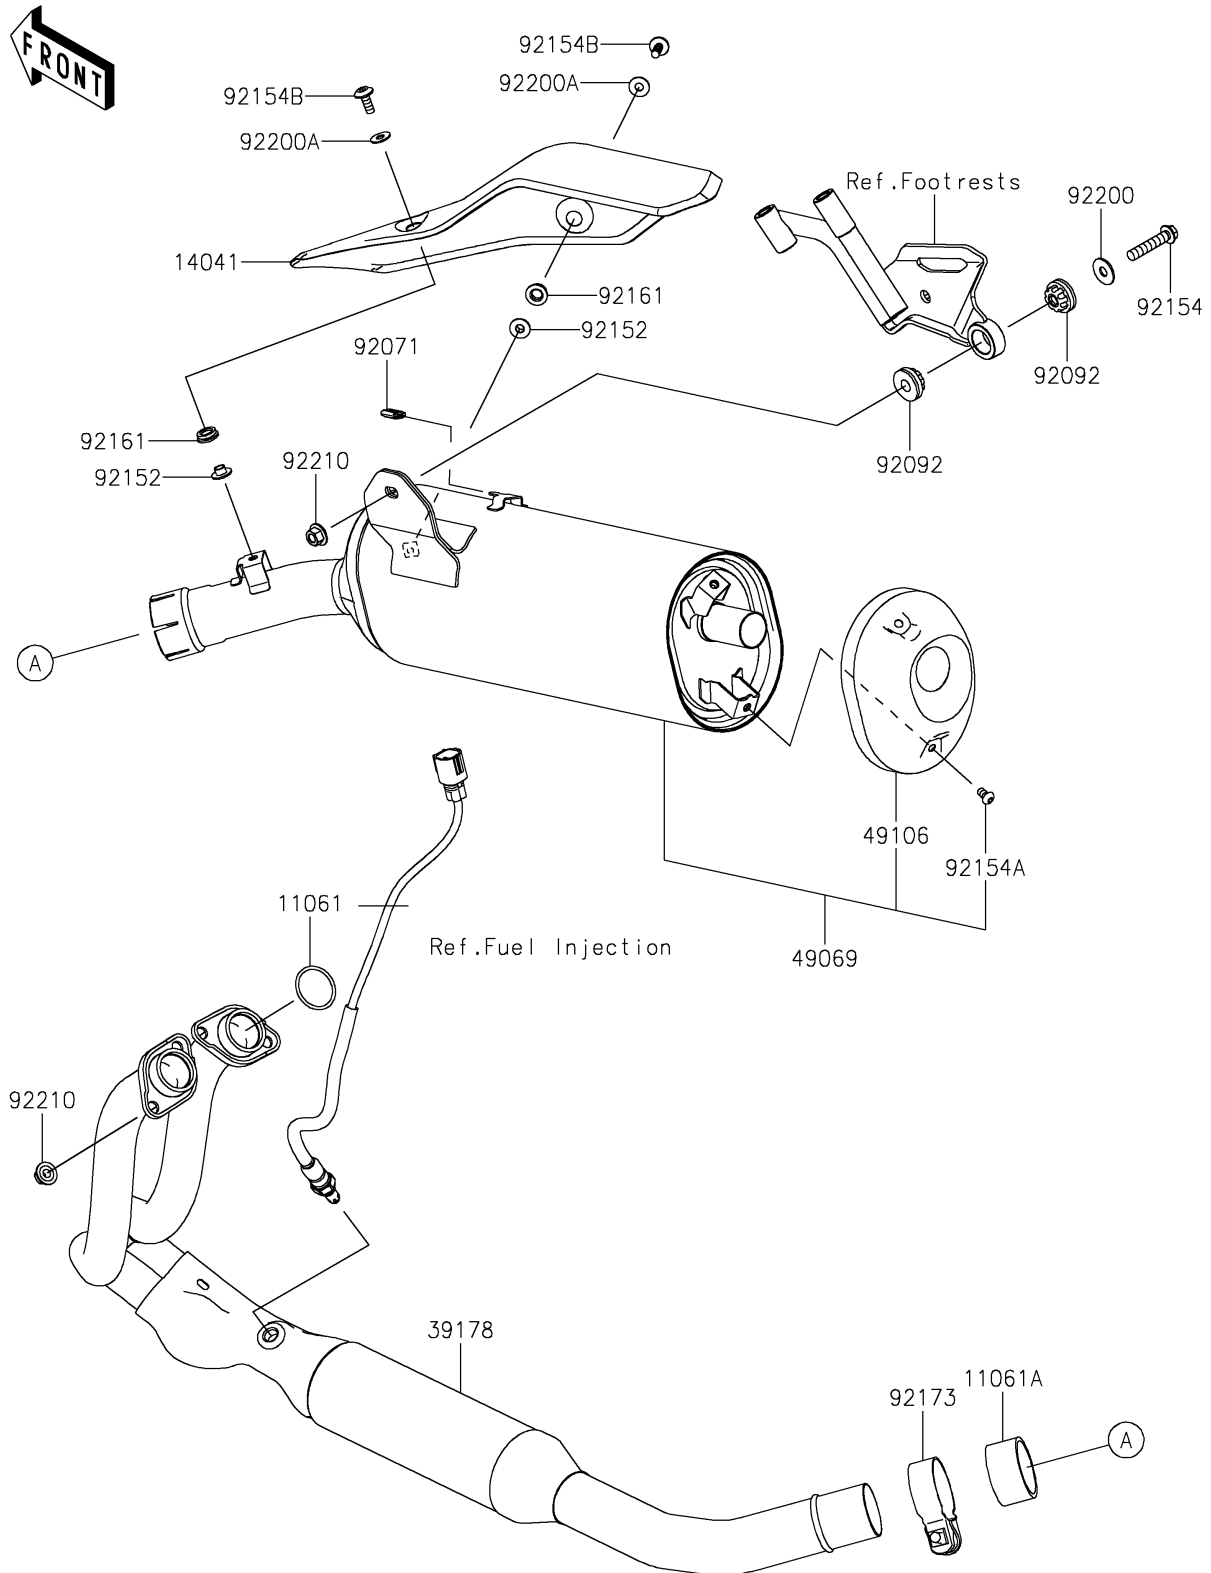

2026 KLE[®] 500 ABS

PARTS DIAGRAM

Muffler(s)

E1140

2026 KLE[®] 500 ABS

PARTS LIST

Muffler(s)

ITEM NAME	PART NUMBER	QUANTITY
GASKET,EXHAUST PIPE (Ref # 11061)	11061-1249	2
GASKET,EXHAUST PIPE CONNECTING (Ref # 11061A)	11061-1266	1
COVER-COMP (Ref # 14041)	14041-0653	1
MANIFOLD-COMP-EXHAUST (Ref # 39178)	39178-0497	1
MUFFLER-ASSY (Ref # 49069)	49069-0921	1
COVER-MUFFLER (Ref # 49106)	49106-0913	1
GROMMET (Ref # 92071)	92071-0760	1
BUSHING-RUBBER (Ref # 92092)	92092-0044	2
COLLAR (Ref # 92152)	92152-3804	2
BOLT,FLANGED,8X40 (Ref # 92154)	92154-4399	1
BOLT,SOCKET,6X10 (Ref # 92154A)	92154-7250	2
BOLT,SOCKET,6X16 (Ref # 92154B)	92154-7454	2
DAMPER (Ref # 92161)	92161-2534	2
CLAMP (Ref # 92173)	92173-2891	1
WASHER,8.0X22.0X1.5 (Ref # 92200)	92200-0174	1
WASHER (Ref # 92200A)	92200-2636	2
NUT,8MM (Ref # 92210)	92210-1114	5