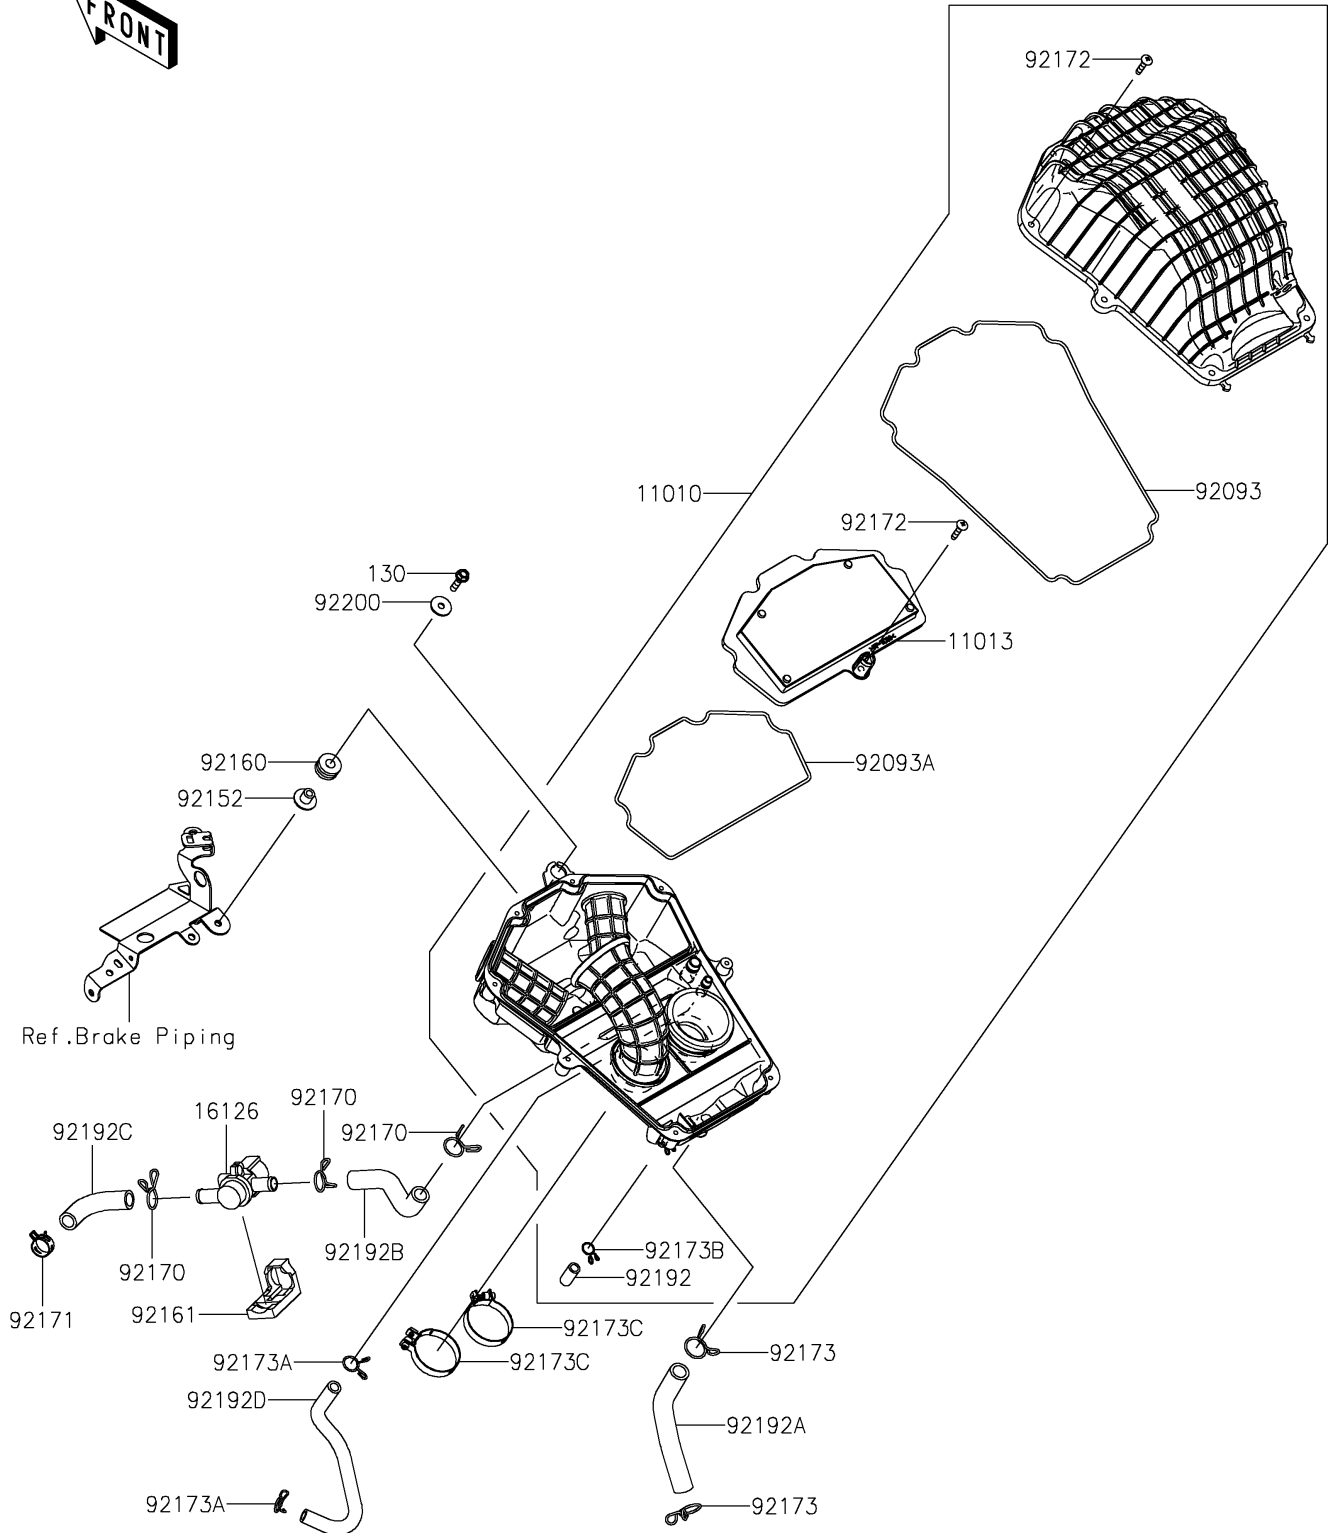

2026 KLE500 ABS

PARTS DIAGRAM

Air Cleaner

E1130

2026 KLE500 ABS

PARTS LIST

Air Cleaner

ITEM NAME

PART NUMBER

QUANTITY
