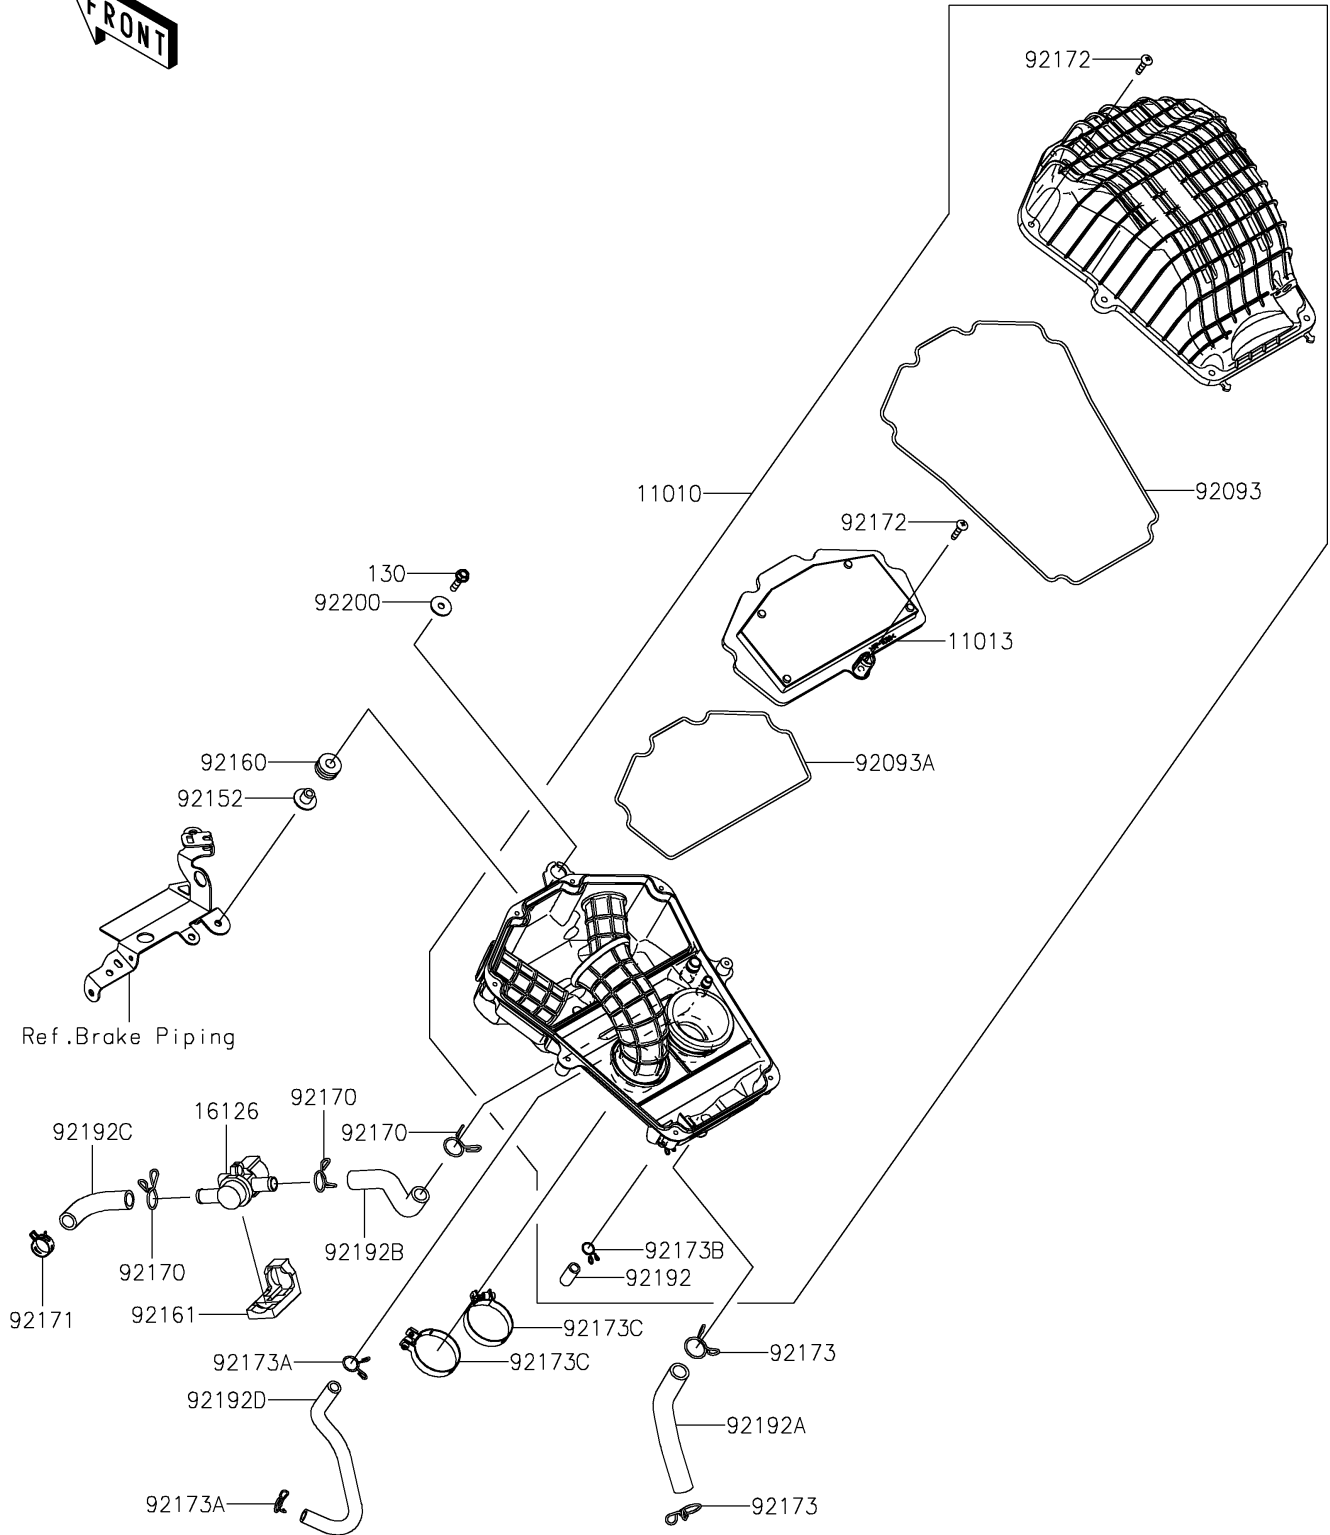

2026 KLE500 ABS

PARTS DIAGRAM

Air Cleaner

E1130

2026 KLE500 ABS

PARTS LIST

Air Cleaner

ITEM NAME	PART NUMBER	QUANTITY
FILTER-ASSY-AIR (Ref # 11010)	11010-1860	1
ELEMENT-AIR FILTER (Ref # 11013)	11013-0767	1
VALVE,AIR CUT (Ref # 16126)	16126-0744	1
SEAL,CASE (Ref # 92093)	92093-0706	1
SEAL,ELEMENT (Ref # 92093A)	92093-0707	1
COLLAR,6.5X10.5X13.1 (Ref # 92152)	92152-0547	1
DAMPER (Ref # 92160)	92160-1162	1
DAMPER (Ref # 92161)	92161-1933	1
CLAMP (Ref # 92170)	92170-1017	3
CLAMP,18.8MM (Ref # 92171)	92171-2056	1
SCREW,5X25 (Ref # 92172)	92172-0891	9
CLAMP,20MM (Ref # 92173)	92173-0190	2
CLAMP,14MM (Ref # 92173A)	92173-0192	2
CLAMP (Ref # 92173B)	92173-1714	1
CLAMP (Ref # 92173C)	92173-2714	2
TUBE,DRAIN CLEAN (Ref # 92192)	92192-1744	1
TUBE,BREATHER (Ref # 92192A)	92192-1810	1
TUBE,AIR CUT VALVE-AIR CLEANER (Ref # 92192B)	92192-1811	1
TUBE,AIR CUT VALVE-HEAD CAP (Ref # 92192C)	92192-1812	1
TUBE,ISC-AIR CLEANER (Ref # 92192D)	92192-1813	1
WASHER,6.5X22X1.6 (Ref # 92200)	92200-1087	1
BOLT-FLANGED,6X25 (Ref # 130)	130BB0625	1