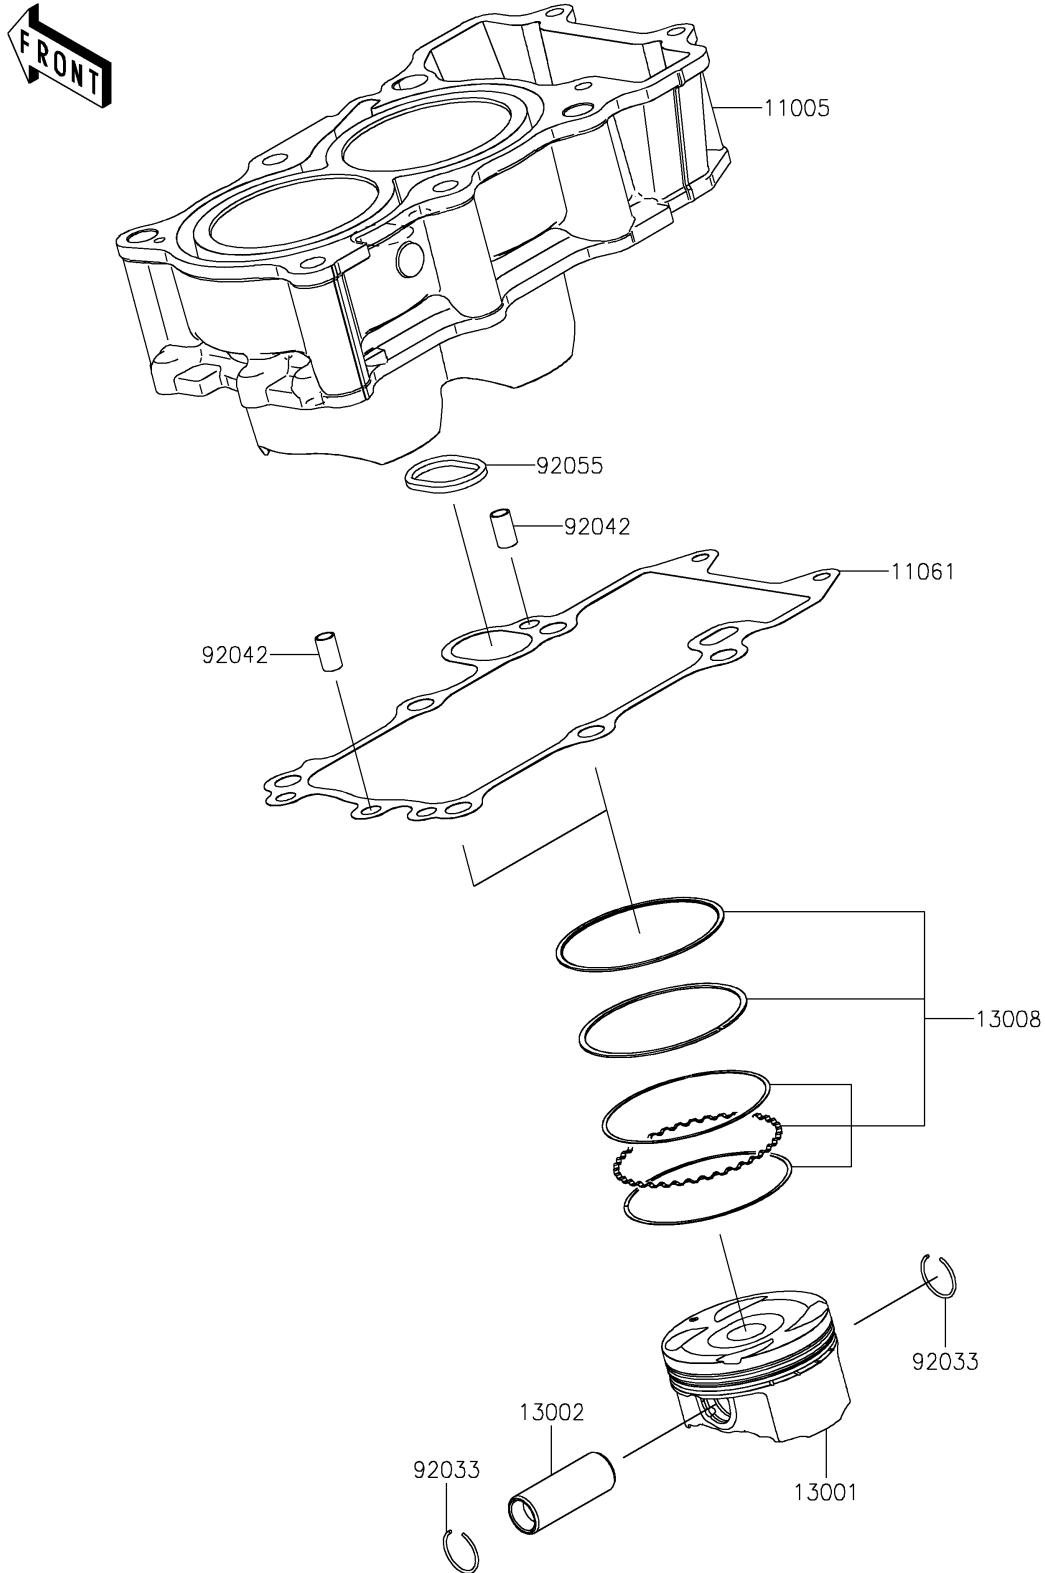

2026 KLE[®] 500 ABS

PARTS DIAGRAM

Cylinder/Piston(s)

E1120

2026 KLE[®] 500 ABS

PARTS LIST

Cylinder/Piston(s)

ITEM NAME	PART NUMBER	QUANTITY
CYLINDER-ENGINE (Ref # 11005)	11005-0740	1
GASKET,CYLINDER BASE (Ref # 11061)	11061-1458	1
PISTON-ENGINE (Ref # 13001)	13001-0840	2
PIN-PISTON (Ref # 13002)	13002-0050	2
RING-SET-PISTON (Ref # 13008)	13008-0603	2
RING-SNAP (Ref # 92033)	92033-1054	4
PIN,DOWEL,6.3X8X14 (Ref # 92042)	92042-007	2
RING-O (Ref # 92055)	92055-0888	1