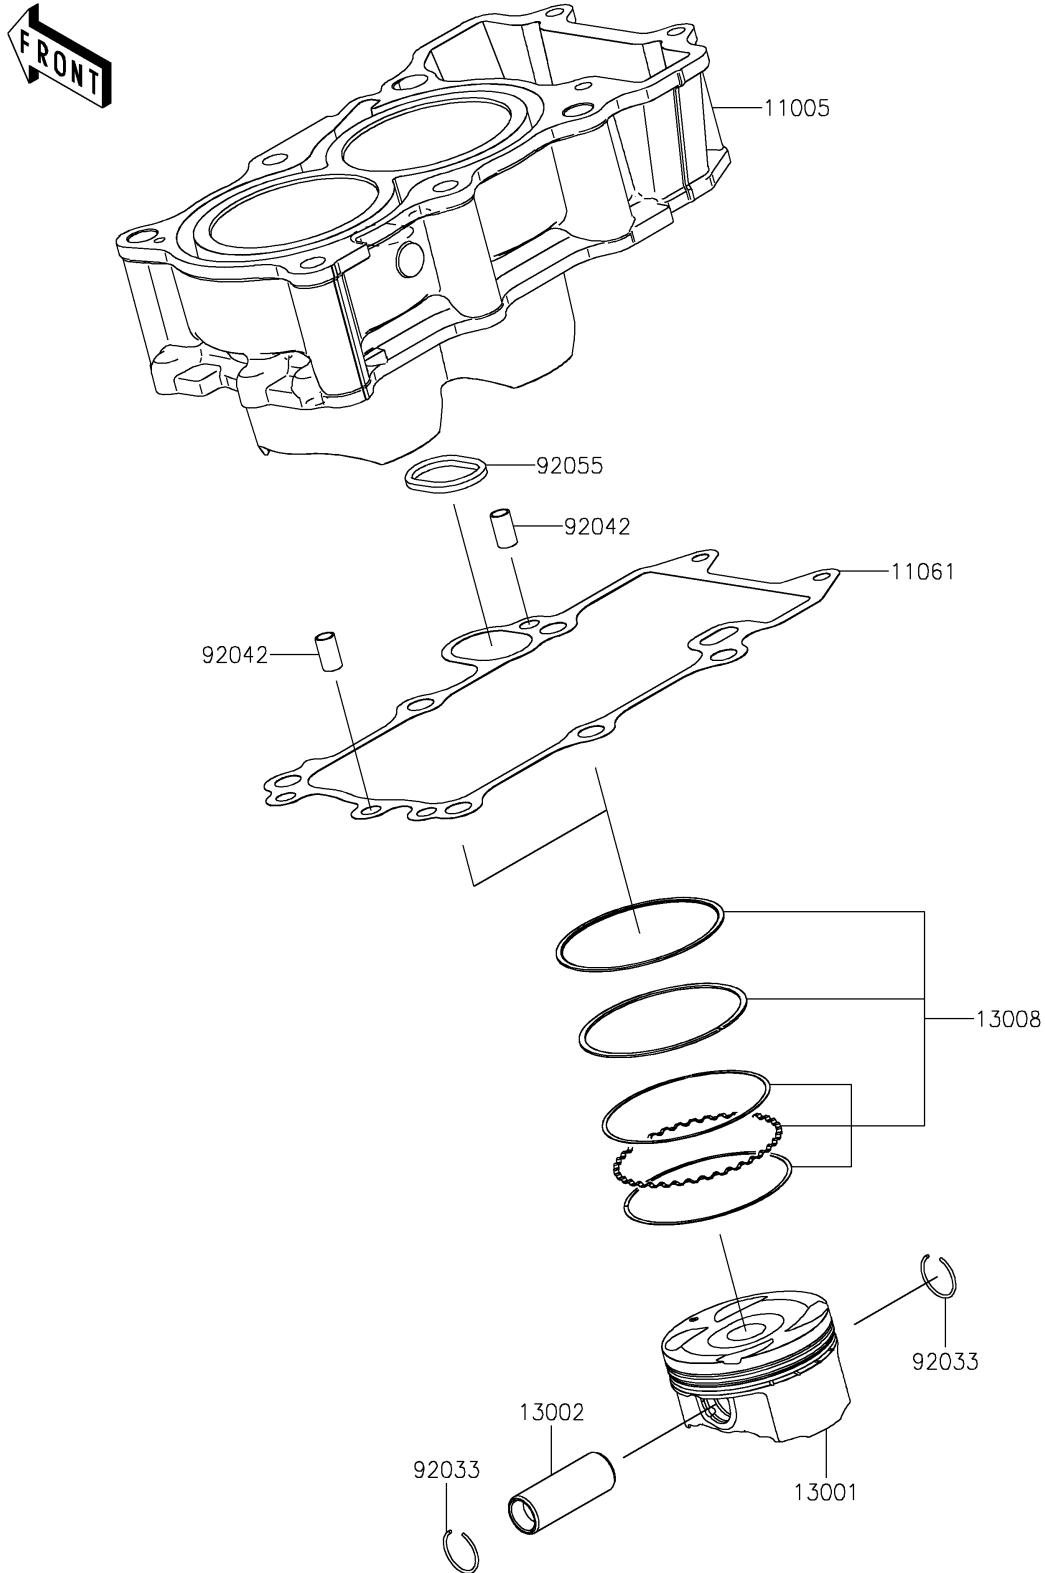

2026 KLE500 ABS

PARTS DIAGRAM

Cylinder/Piston(s)

E1120

2026 KLE500 ABS

PARTS LIST

Cylinder/Piston(s)

ITEM NAME	PART NUMBER	QUANTITY
CYLINDER-ENGINE (Ref # 11005)	11005-0740	1
GASKET,CYLINDER BASE (Ref # 11061)	11061-1458	1
PISTON-ENGINE (Ref # 13001)	13001-0840	2
PIN-PISTON (Ref # 13002)	13002-0050	2
RING-SET-PISTON (Ref # 13008)	13008-0603	2
RING-SNAP (Ref # 92033)	92033-1054	4
PIN,DOWEL,6.3X8X14 (Ref # 92042)	92042-007	2
RING-O (Ref # 92055)	92055-0888	1