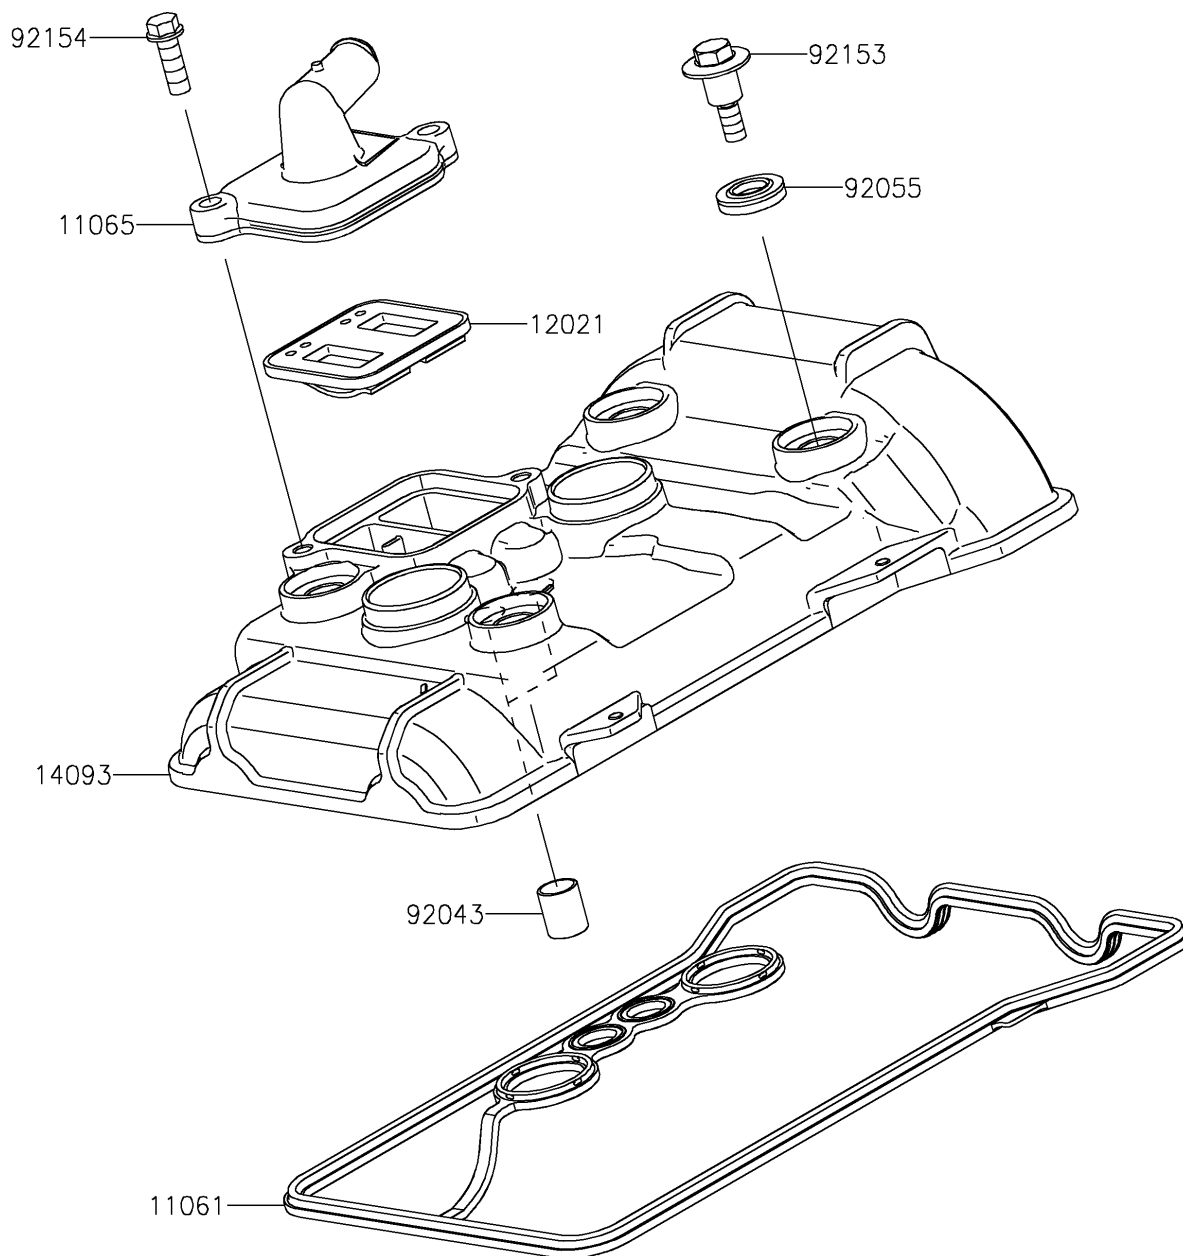

2026 KLE[®] 500 ABS

PARTS DIAGRAM

Cylinder Head Cover

E1112

2026 KLE[®] 500 ABS

PARTS LIST

Cylinder Head Cover

ITEM NAME

PART NUMBER

QUANTITY
