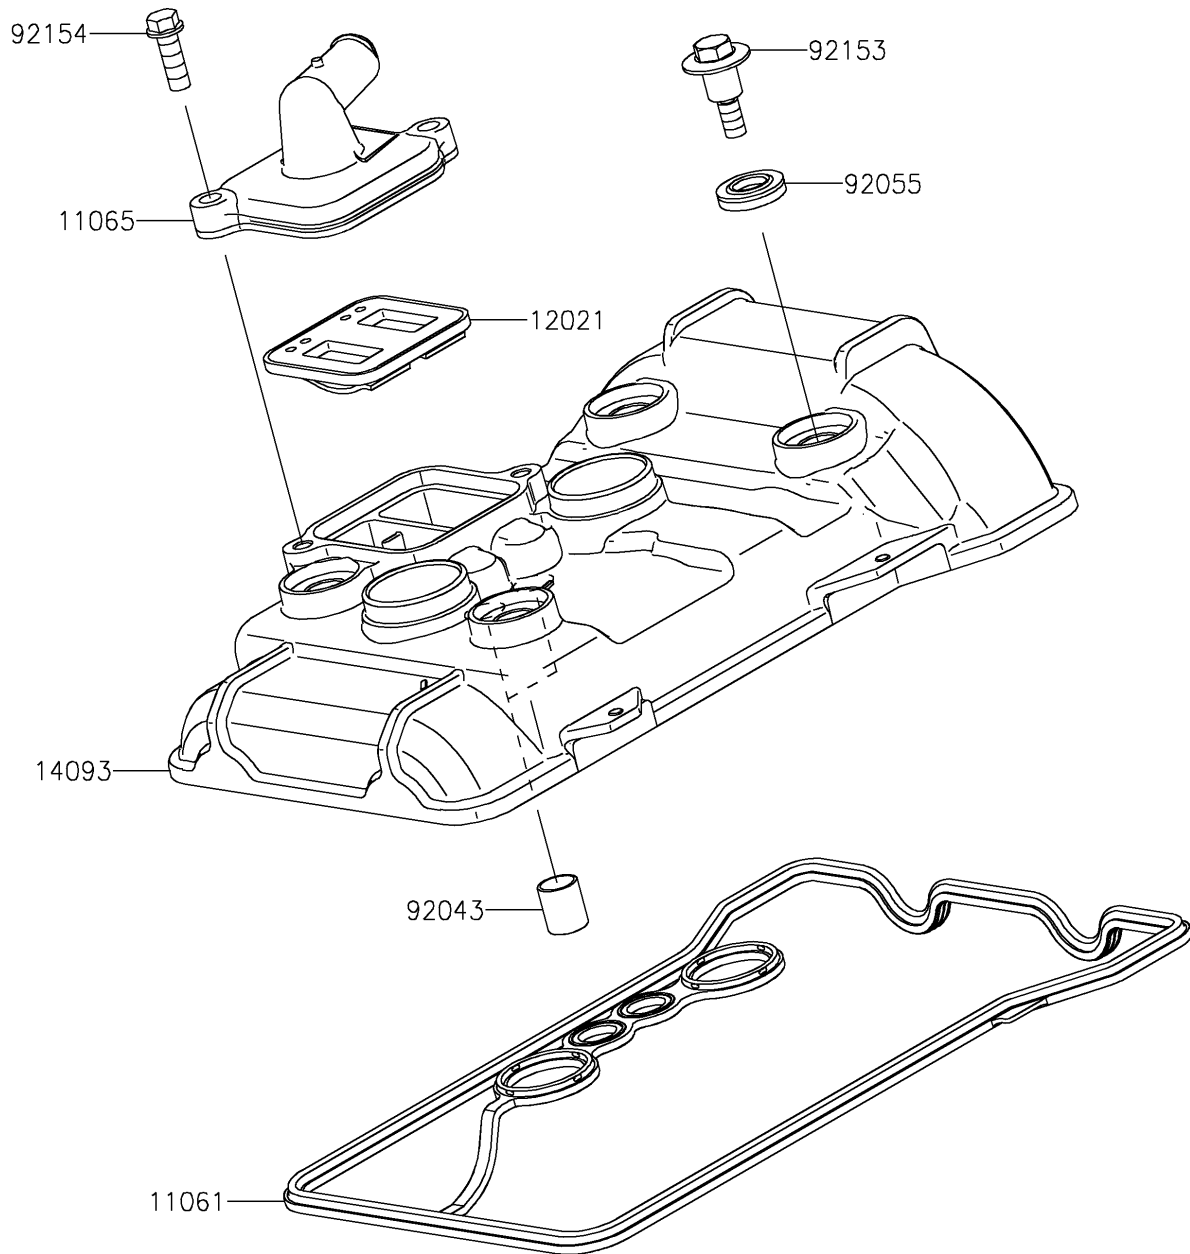

2026 KLE500 ABS

PARTS DIAGRAM

Cylinder Head Cover

E1112

2026 KLE500 ABS

PARTS LIST

Cylinder Head Cover

ITEM NAME	PART NUMBER	QUANTITY
GASKET,CYLINDER HEAD COVER (Ref # 11061)	11061-1337	1
CAP,HEAD (Ref # 11065)	11065-1311	1
VALVE-ASSY-REED (Ref # 12021)	12021-0716	1
COVER,CYLINDER HEAD (Ref # 14093)	14093-1519	1
PIN,10.1X12X14 (Ref # 92043)	92043-4009	2
RING-O (Ref # 92055)	92055-0143	4
BOLT,HEAD COVER (Ref # 92153)	92153-0793	4
BOLT,FLANGED,6X18 (Ref # 92154)	92154-1775	2