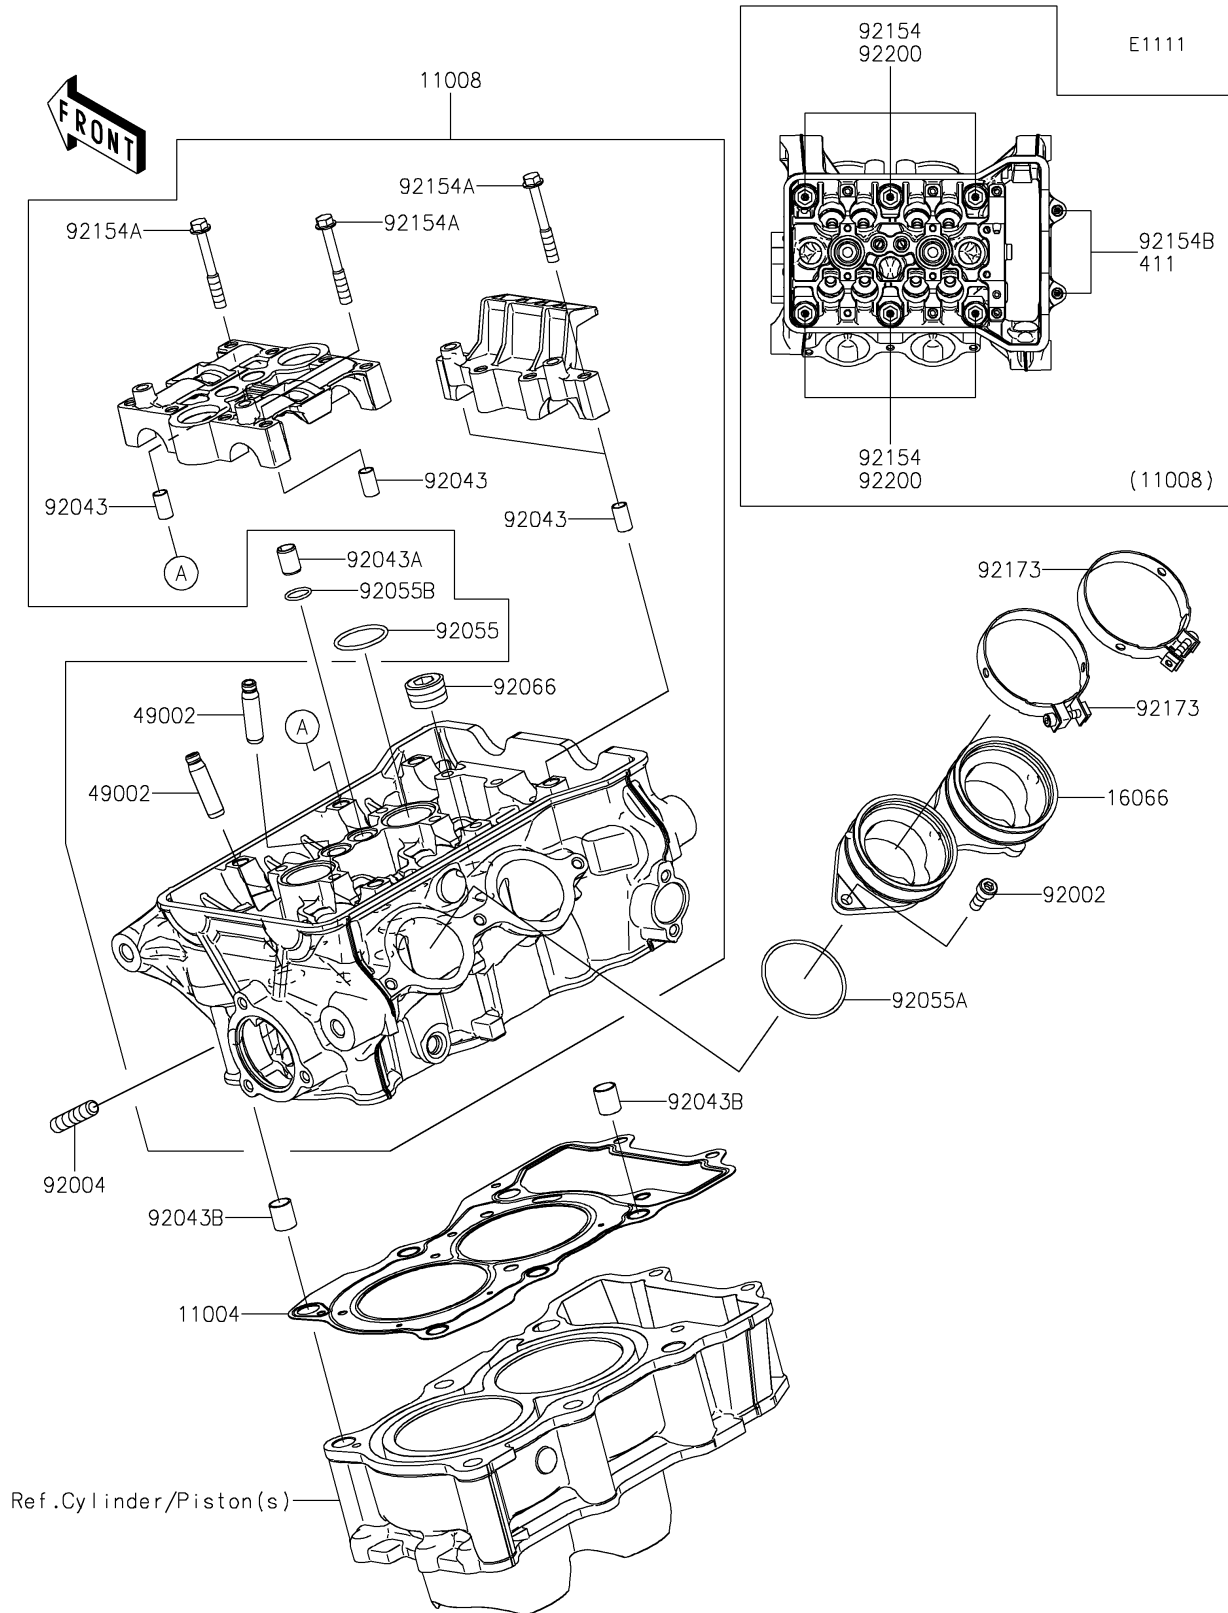

2026 KLE500 ABS

PARTS DIAGRAM

Cylinder Head

2026 KLE500 ABS

PARTS LIST

Cylinder Head

ITEM NAME	PART NUMBER	QUANTITY
GASKET-HEAD (Ref # 11004)	11004-0805	1
HEAD-COMP-CYLINDER (Ref # 11008)	11008-1534	1
HOLDER-THROTTLE BODY (Ref # 16066)	16066-0007	1
GUIDE-VALVE (Ref # 49002)	49002-0009	8
BOLT,6X16 (Ref # 92002)	92002-1143	3
STUD,8X25 (Ref # 92004)	92004-0731	4
PIN,6.2X8X14 (Ref # 92043)	92043-1263	4
PIN,8.2X10X14 (Ref # 92043A)	92043-1264	2
PIN,10.1X12X14 (Ref # 92043B)	92043-4009	2
RING-O,25.5X2 (Ref # 92055)	92055-0074	2
RING-O,44.5X1.9 (Ref # 92055A)	92055-0890	2
RING-O,13.5X1.5 (Ref # 92055B)	92055-0944	2
PLUG,PT1/2X12.5 (Ref # 92066)	92066-0002	3
BOLT,FLANGED,9X138 (Ref # 92154)	92154-2732	6
BOLT,FLANGED,6X45 (Ref # 92154A)	92154-3737	12
BOLT-SOCKET,6X90 (Ref # 92154B)	92154-7755	2
CLAMP,58MM (Ref # 92173)	92173-0927	2
WASHER,10.5X19X2.3 (Ref # 92200)	92200-0363	6
WASHER-PLAIN,6MM (Ref # 411)	411AA0600	2