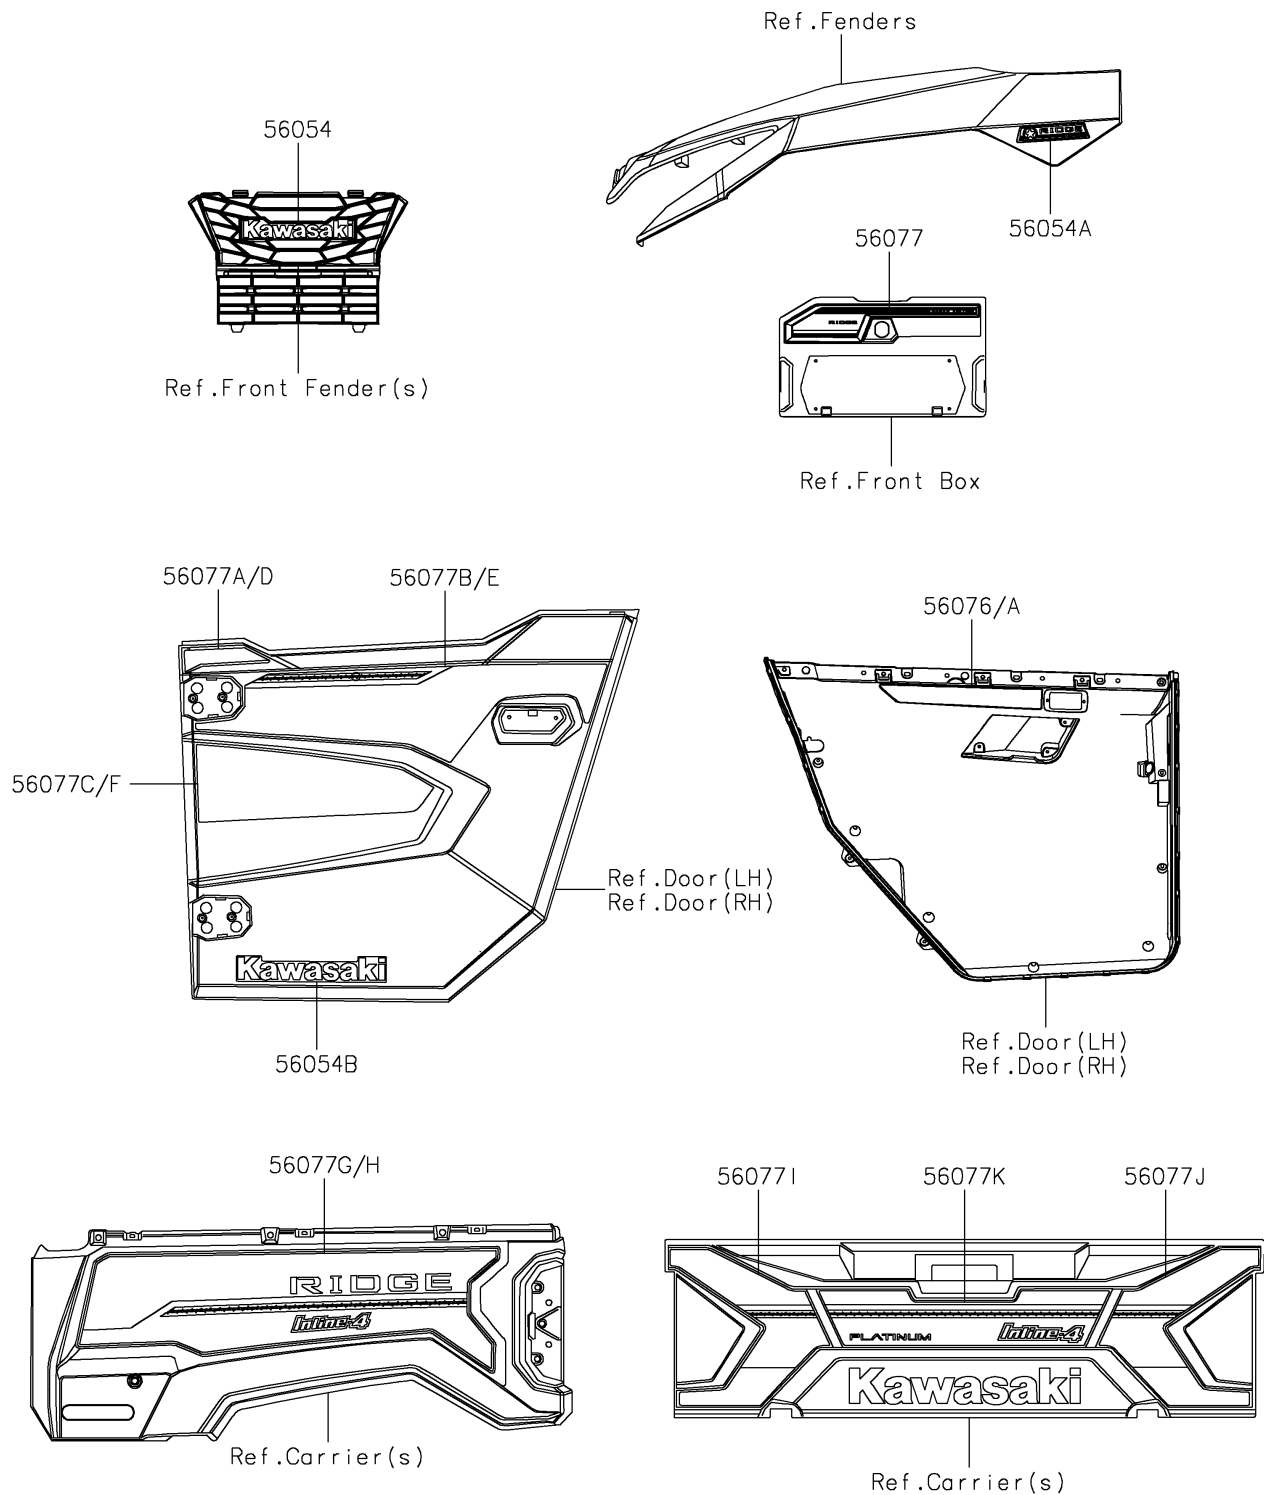

2026 RIDGE® PLATINUM RANCH EDITION HVAC

PARTS DIAGRAM

Decals

F2861

2026 RIDGE® PLATINUM RANCH EDITION HVAC

PARTS LIST

Decals

ITEM NAME	PART NUMBER	QUANTITY
MARK,KAWASAKI (Ref # 56054)	56054-3890	1
MARK,RIDGE RANCH EDITION,3D (Ref # 56054A)	56054-3929	2
MARK,DOOR COVER,KAWASAKI (Ref # 56054B)	56054-4061	2
PATTERN,DOOR COVER,LH,INNER (Ref # 56076)	56076-7892	1
PATTERN,DOOR COVER,RH,INNER (Ref # 56076A)	56076-7893	1
PATTERN,PANEL COVER (Ref # 56077)	56077-1112	1
PATTERN,DOOR COVER,LH,UPP (Ref # 56077A)	56077-7159	1
PATTERN,DOOR COVER,LH,UPP,CNT (Ref # 56077B)	56077-7160	1
PATTERN,DOOR COVER,LH,CNT (Ref # 56077C)	56077-7161	1
PATTERN,DOOR COVER,RH,UPP (Ref # 56077D)	56077-7162	1
PATTERN,DOOR COVER,RH,UPP,CNT (Ref # 56077E)	56077-7163	1
PATTERN,DOOR COVER,RH,CNT (Ref # 56077F)	56077-7164	1
PATTERN,RR FENDER,LH (Ref # 56077G)	56077-7165	1
PATTERN,RR FENDER,RH (Ref # 56077H)	56077-7166	1
PATTERN,TAIL GATE,LH (Ref # 56077I)	56077-7167	1
PATTERN,TAIL GATE,RH (Ref # 56077J)	56077-7168	1
PATTERN,TAIL GATE,CNT (Ref # 56077K)	56077-7169	1