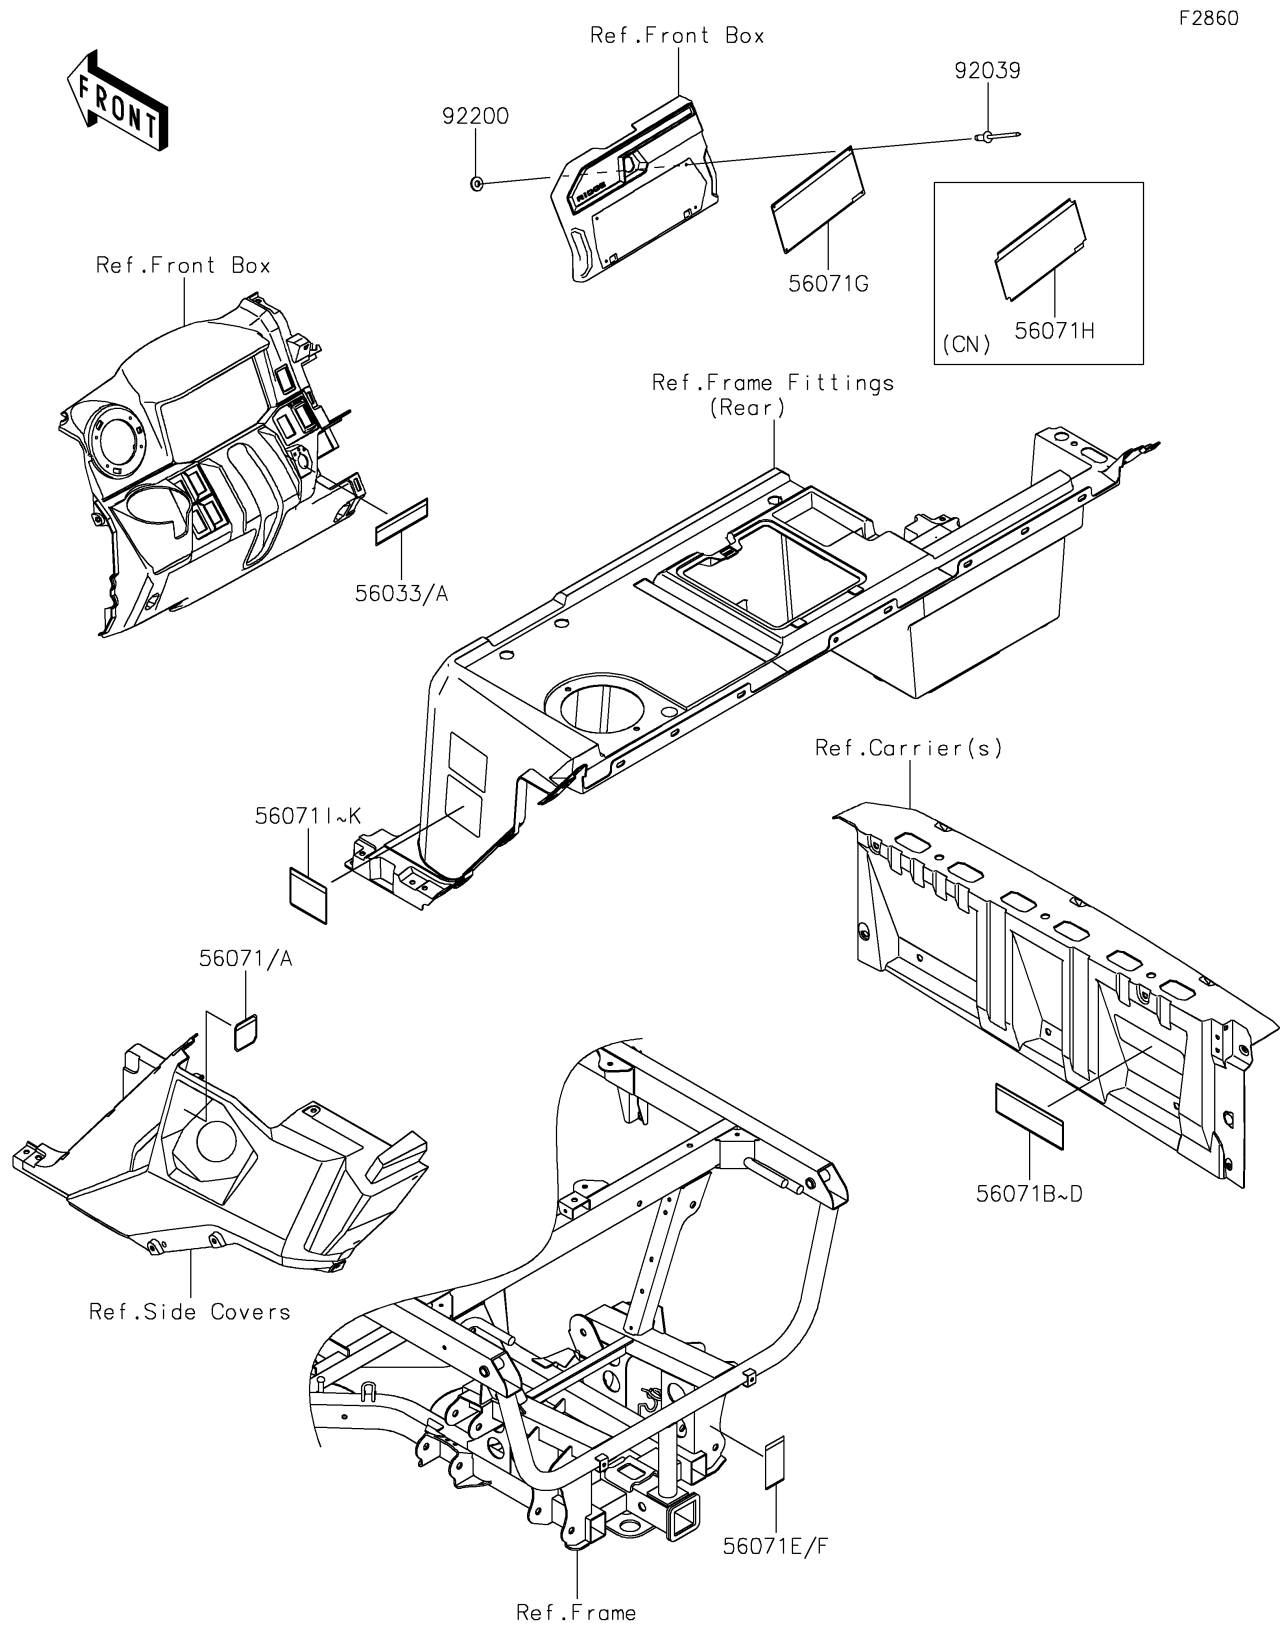

2026 RIDGE® PLATINUM RANCH EDITION HVAC

PARTS DIAGRAM

Labels

2026 RIDGE® PLATINUM RANCH EDITION HVAC

PARTS LIST

Labels

ITEM NAME	PART NUMBER	QUANTITY
LABEL-MANUAL,SHIFT NOTICE (Ref # 56033)	56033-0822	1
LABEL-MANUAL,SHIFT NOTICE (Ref # 56033A)	56033-0826	1
LABEL-WARNING,GASOLINE (Ref # 56071)	56071-0588	1
LABEL-WARNING,GASOLINE(FRENCH) (Ref # 56071A)	56071-0593	1
LABEL-WARNING,CARGO CAPA. (Ref # 56071B)	56071-0700	1
LABEL-WARNING,CARGO CAPA. (Ref # 56071C)	56071-0715	1
LABEL-WARNING,CARGO CAPA. (Ref # 56071D)	56071-0716	1
LABEL-WARNING,TRAILER HITCH (Ref # 56071E)	56071-1058	1
LABEL-WARNING,TRAILER HITCH(F) (Ref # 56071F)	56071-1064	1
LABEL-WARNING,GENERAL (Ref # 56071G)	56071-1114	1
LABEL-WARNING,GENERAL(F) (Ref # 56071H)	56071-1126	1
LABEL-WARNING,TIRE INFORMATION (Ref # 56071I)	56071-1336	1
LABEL-WARNING,TIRE INFORMATION (Ref # 56071J)	56071-1339	1
LABEL-WARNING,TIRE INFORMATION (Ref # 56071K)	56071-1340	1
RIVET,3.2X8 (Ref # 92039)	92039-3763	4
WASHER,3.5X8X1 (Ref # 92200)	92200-1251	4