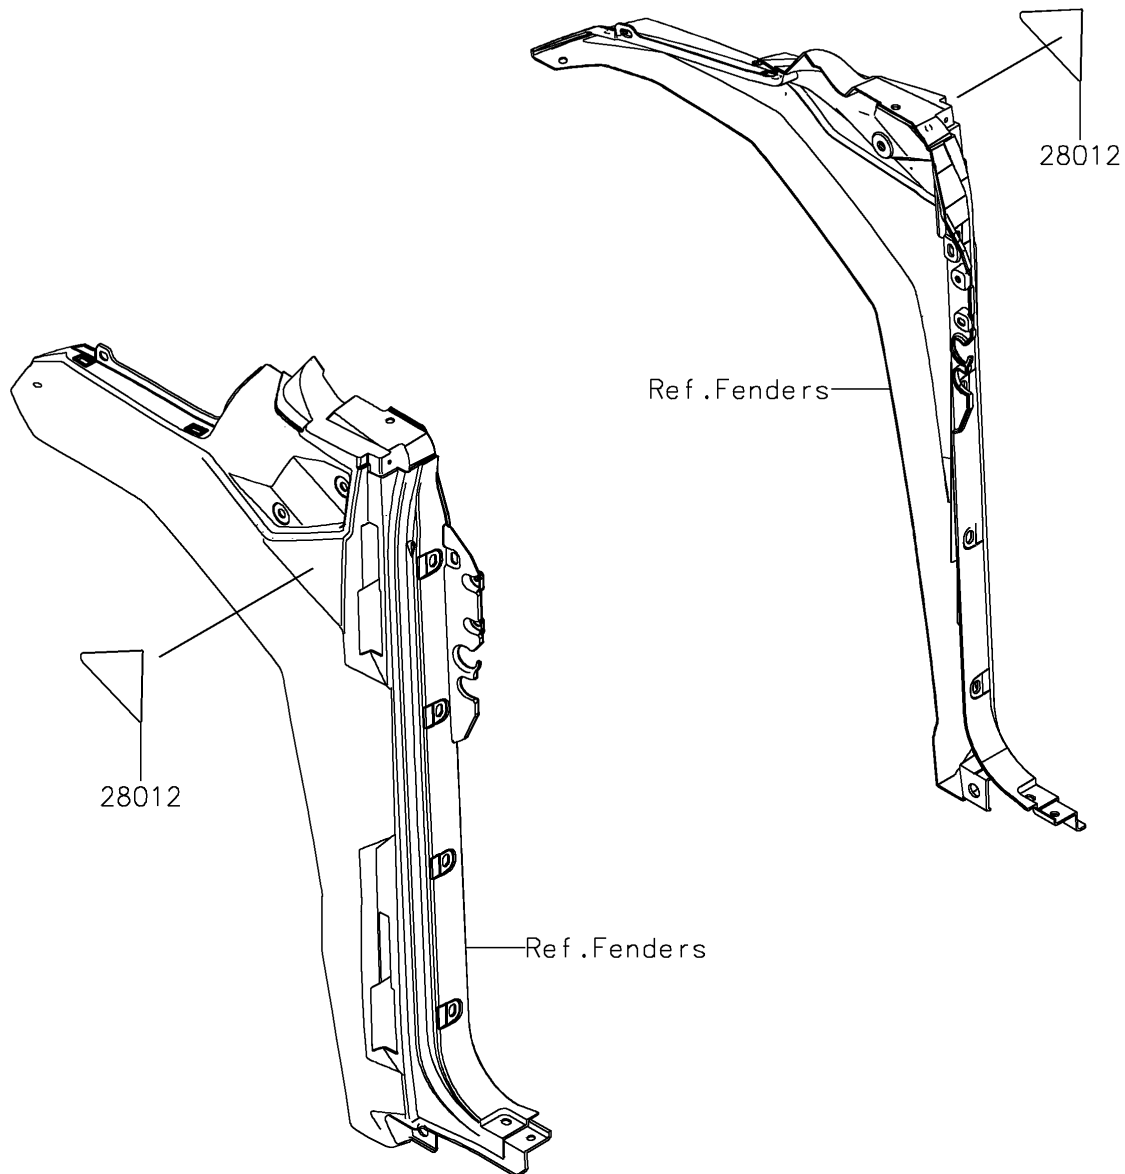

2026 RIDGE® PLATINUM RANCH EDITION HVAC

PARTS DIAGRAM

Reflectors

F2790

2026 RIDGE® PLATINUM RANCH EDITION HVAC

PARTS LIST

Reflectors

ITEM NAME	PART NUMBER	QUANTITY
REFLECTOR-REFLEX,FR SIDE (Ref # 28012)	28012-0079	2