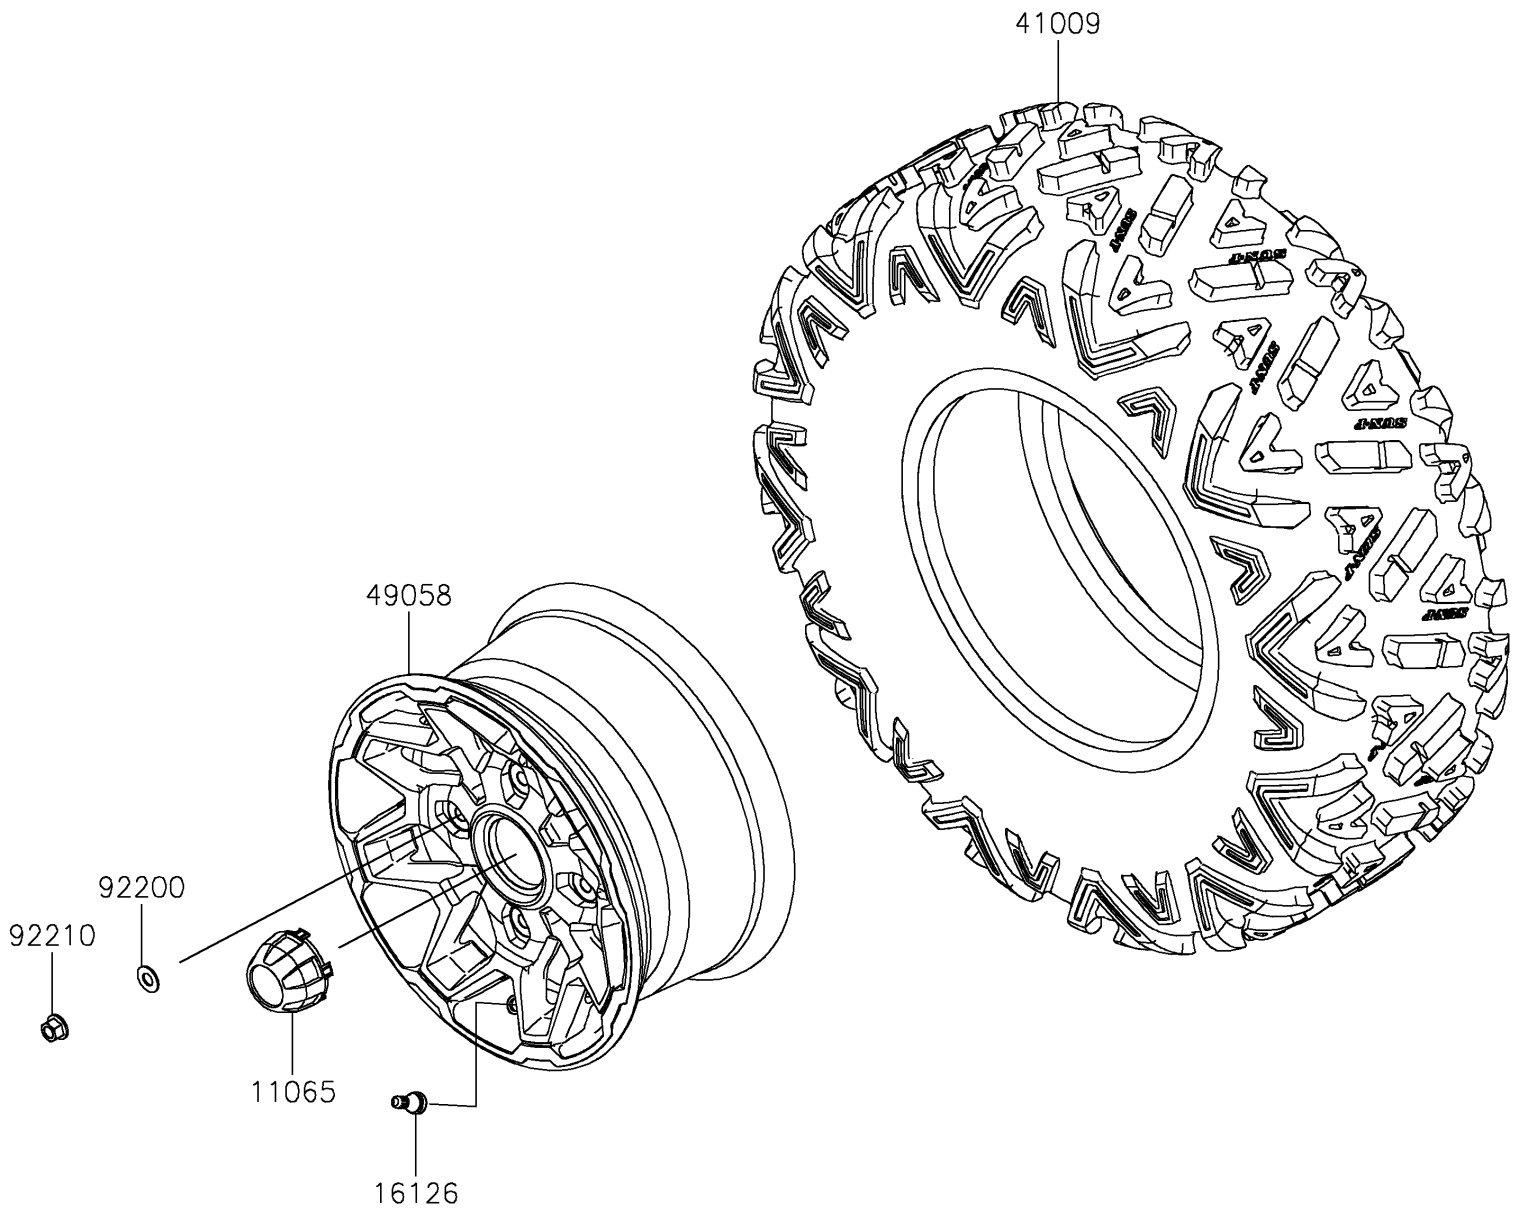

2026 RIDGE® PLATINUM RANCH EDITION HVAC

Kawasaki
Let the Good Times Roll®

PARTS DIAGRAM

Wheels/Tires

F2210

2026 RIDGE® PLATINUM RANCH EDITION HVAC

PARTS LIST

Wheels/Tires

ITEM NAME	PART NUMBER	QUANTITY
CAP,WHEEL (Ref # 11065)	11065-1341	4
VALVE (Ref # 16126)	16126-4001	4
TIRE,30X10R14 8PR,SUNF POWER (Ref # 41009)	41009-0963	4
WHEEL,BLACK (Ref # 49058)	49058-0726-31D	4
WASHER,12.1X25X1.6 (Ref # 92200)	92200-0455	16
NUT,FLANGED,12MM (Ref # 92210)	92210-1932	16