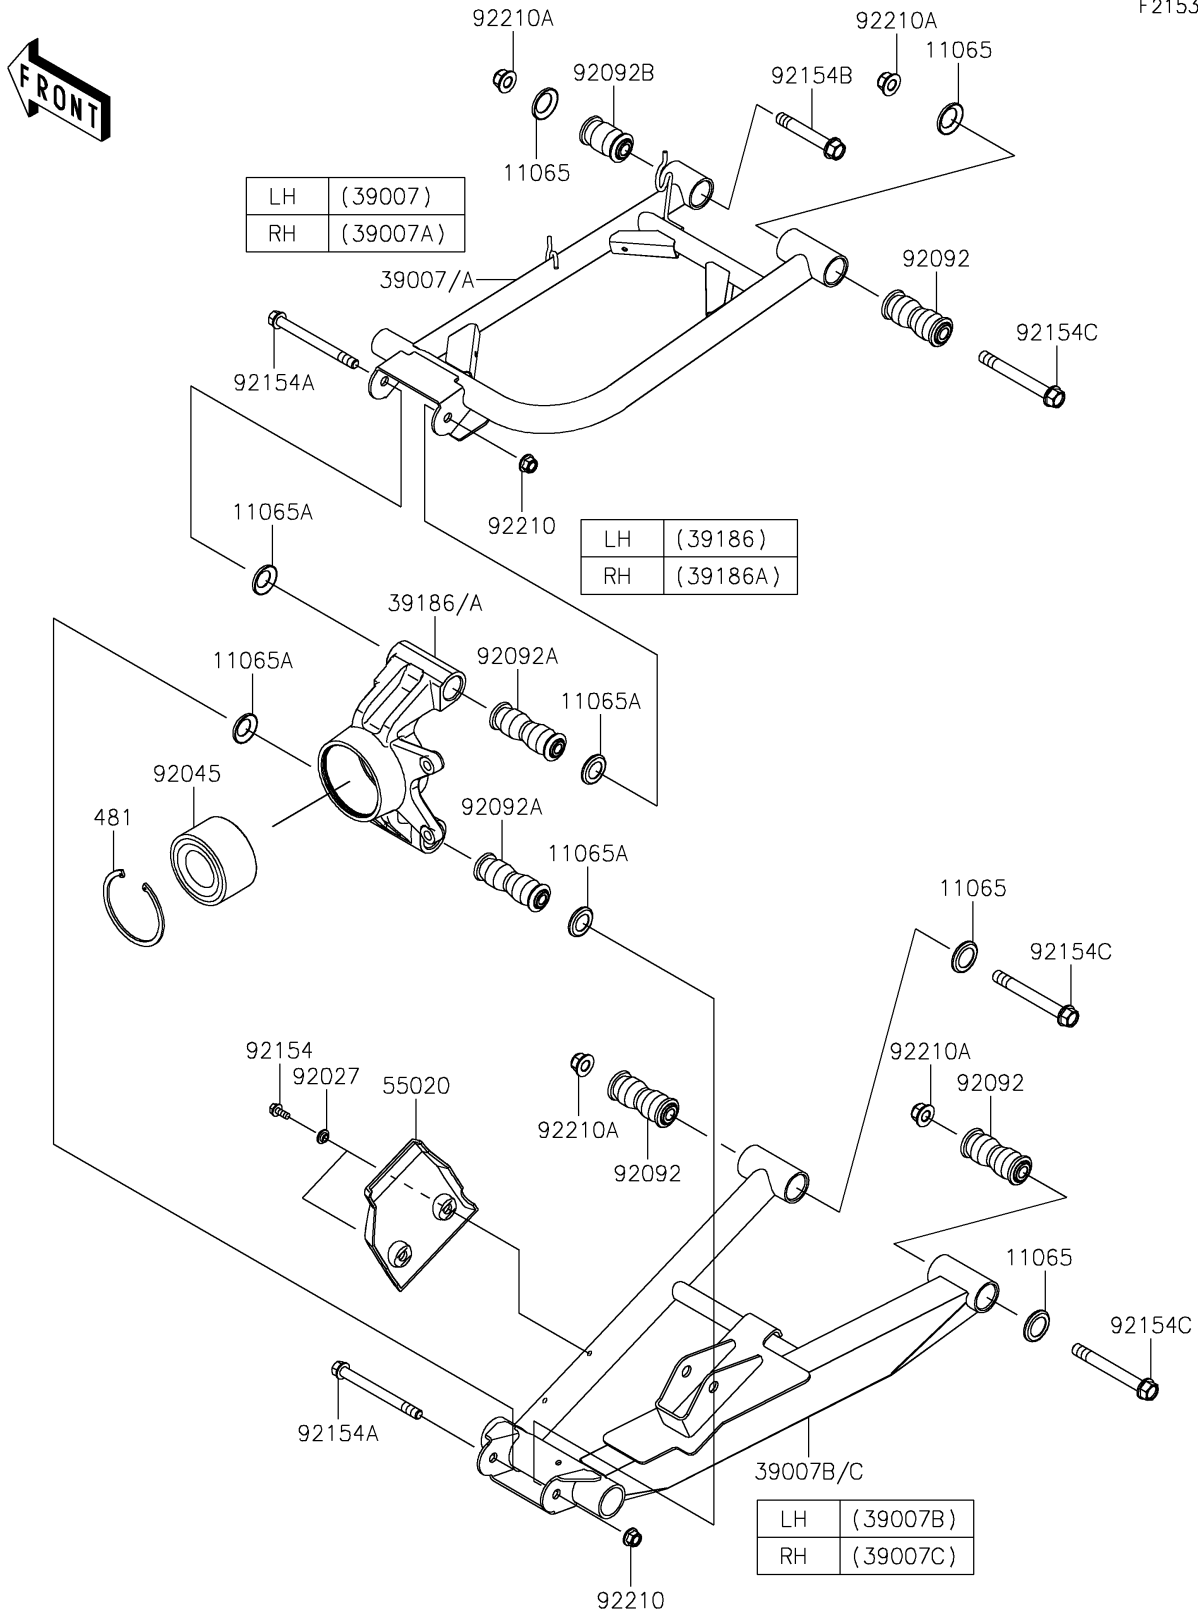

## PARTS DIAGRAM

### Rear Suspension

F2153

## PARTS LIST

### Rear Suspension

ITEM NAME	PART NUMBER	QUANTITY
CAP,ARM (Ref # 11065)	11065-0838	8
CAP (Ref # 11065A)	11065-0849	8
ARM-SUSP,RR,UPP,LH,BLACK (Ref # 39007)	39007-0491-10	1
ARM-SUSP,RR,UPP,RH,BLACK (Ref # 39007A)	39007-0492-10	1
ARM-SUSP,RR,LWR,LH,BLACK (Ref # 39007B)	39007-0493-10	1
ARM-SUSP,RR,LWR,RH,BLACK (Ref # 39007C)	39007-0494-10	1
KNUCKLE,RR,LH (Ref # 39186)	39186-0337	1
KNUCKLE,RR,RH (Ref # 39186A)	39186-0338	1
GUARD,RR CVJ (Ref # 55020)	55020-0931	2
COLLAR,L=4.6 (Ref # 92027)	92027-1168	4
BEARING-BALL,42X80X45 (Ref # 92045)	92045-0960	2
BUSHING-RUBBER,12X20X78 (Ref # 92092)	92092-0028	6
BUSHING-RUBBER,10.1X17X88 (Ref # 92092A)	92092-0029	4
BUSHING-RUBBER (Ref # 92092B)	92092-0555	2
BOLT,6X15.6 (Ref # 92154)	92154-1250	4
BOLT,FLANGED,10X110 (Ref # 92154A)	92154-1353	4
BOLT,FLANGED,12X76.5 (Ref # 92154B)	92154-7079	2
BOLT,FLANGED,12X100 (Ref # 92154C)	92154-7081	6
NUT,LOCK,FLANGED,10MM (Ref # 92210)	92210-1081	4
NUT,LOCK,FLANGED,12MM (Ref # 92210A)	92210-1931	8
CIRCLIP-TYPE-C,80MM (Ref # 481)	481J8000	2