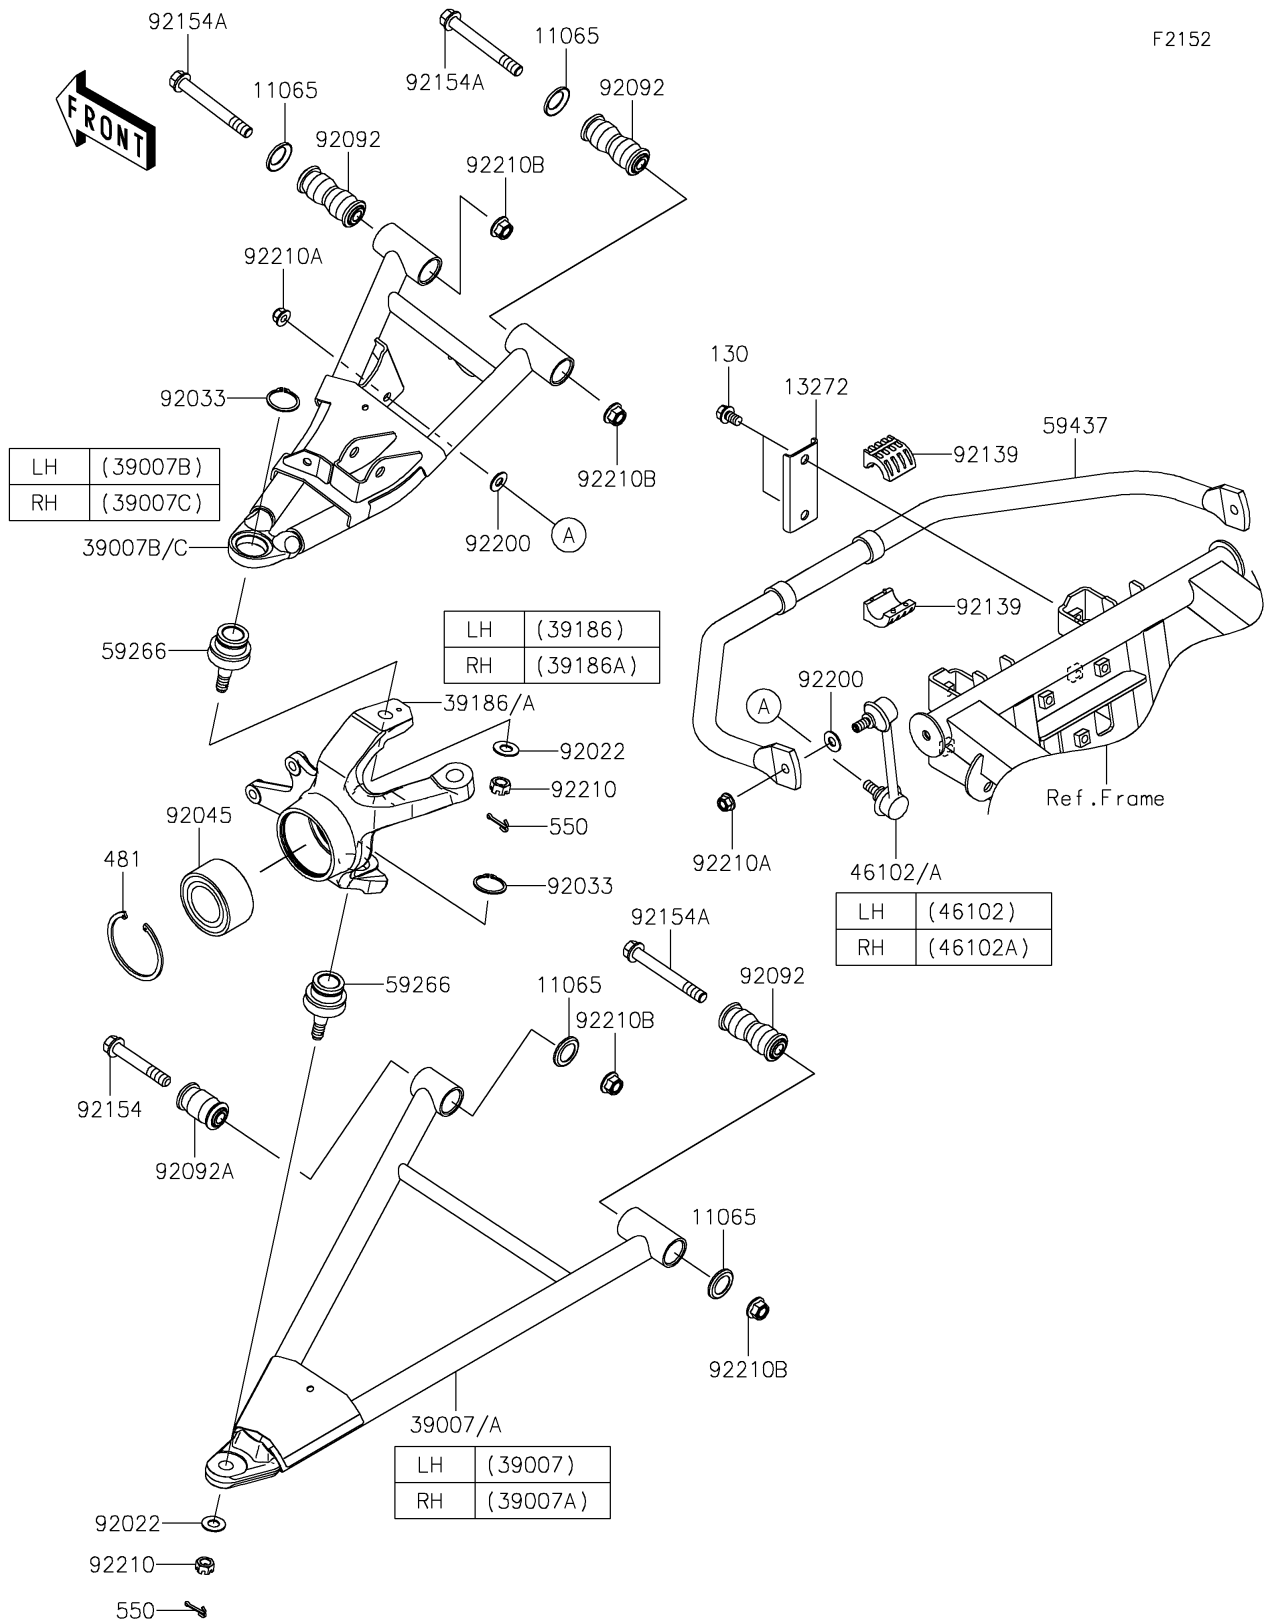

2026 RIDGE Platinum Ranch Edition HVAC

PARTS DIAGRAM Front Suspension

F2152

2026 RIDGE Platinum Ranch Edition HVAC

PARTS LIST

Front Suspension

ITEM NAME	PART NUMBER	QUANTITY
CAP,ARM (Ref # 11065)	11065-0838	8
PLATE,FR STABILIZER (Ref # 13272)	13272-7216	2
ARM-SUSP,FR,LWR,LH,BLACK (Ref # 39007)	39007-0489-10	1
ARM-SUSP,FR,LWR,RH,BLACK (Ref # 39007A)	39007-0490-10	1
ARM-SUSP,FR,UPP,LH,BLACK (Ref # 39007B)	39007-0528-10	1
ARM-SUSP,FR,UPP,RH,BLACK (Ref # 39007C)	39007-0529-10	1
KNUCKLE,FR,LH (Ref # 39186)	39186-0335	1
KNUCKLE,FR,RH (Ref # 39186A)	39186-0336	1
ROD,STABILIZER,LH (Ref # 46102)	46102-0689	1
ROD,STABILIZER,RH (Ref # 46102A)	46102-0690	1
JOINT-BALL (Ref # 59266)	59266-0711	4
STABILIZER,FR (Ref # 59437)	59437-0036	1
WASHER (Ref # 92022)	92022-1831	4
RING-SNAP,C-TYPE,32MM (Ref # 92033)	92033-1262	4
BEARING-BALL,40X74X36 (Ref # 92045)	92045-0919	2
BUSHING-RUBBER,12X20X78 (Ref # 92092)	92092-0028	6
BUSHING-RUBBER (Ref # 92092A)	92092-0555	2
BUSHING (Ref # 92139)	92139-1352	4
BOLT,FLANGED,12X76.5 (Ref # 92154)	92154-7079	2
BOLT,FLANGED,12X100 (Ref # 92154A)	92154-7081	6
WASHER,10.3X23X1.6 (Ref # 92200)	92200-0724	4
NUT,CASTLE,12MM (Ref # 92210)	92210-0395	4
NUT,LOCK,FLANGED,10MM (Ref # 92210A)	92210-1080	4
NUT,LOCK,FLANGED,12MM (Ref # 92210B)	92210-1931	8
BOLT-FLANGED,10X16 (Ref # 130)	130CA1016	4
CIRCLIP-TYPE-C (Ref # 481)	481J7500	2
PIN-COTTER,3.0X25 (Ref # 550)	550AA3025	4