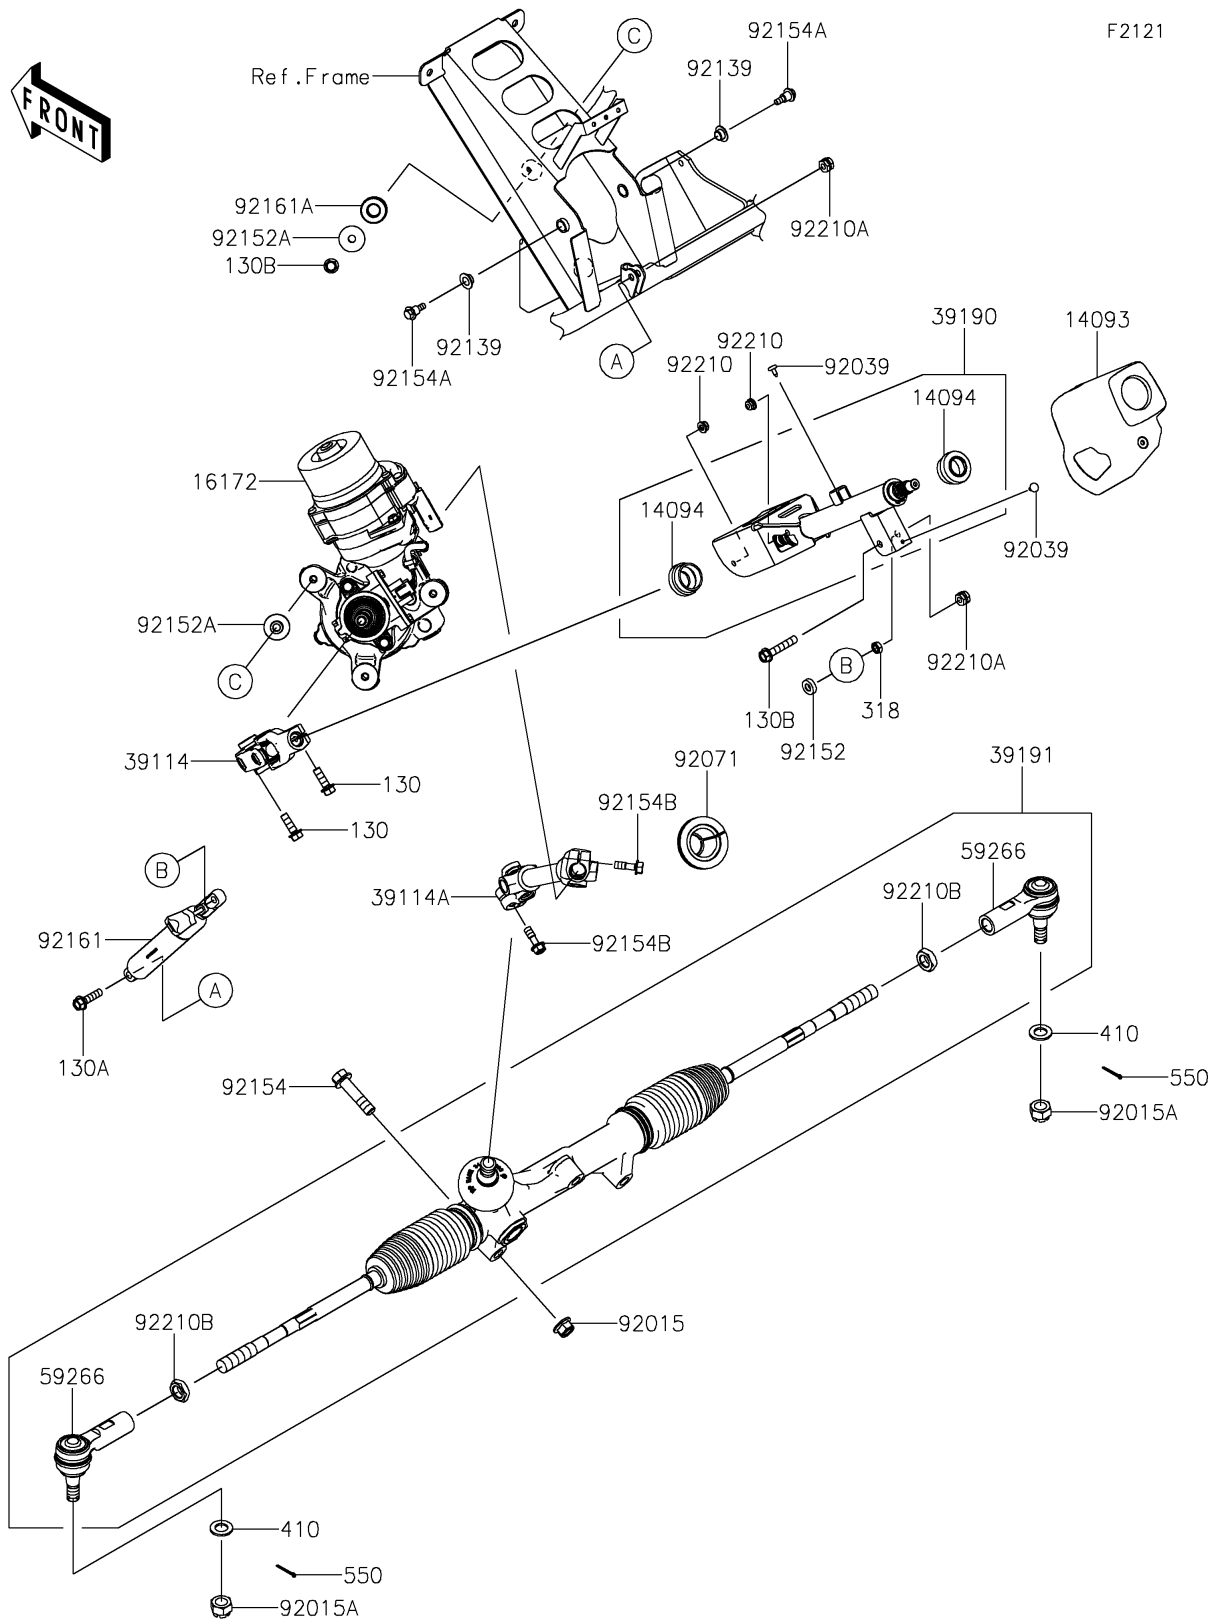

2026 RIDGE® PLATINUM RANCH EDITION HVAC

PARTS DIAGRAM

Steering Shaft

2026 RIDGE® PLATINUM RANCH EDITION HVAC

Kawasaki
Let the Good Times Roll®

PARTS LIST

Steering Shaft

ITEM NAME	PART NUMBER	QUANTITY
COVER,STEERING COLUMN (Ref # 14093)	14093-1437	1
COVER,STEERING SHAFT (Ref # 14094)	14094-0322	2
ACTUATOR,EPS (Ref # 16172)	16172-0562	1
SHAFT-COMP-STRG,UPP (Ref # 39114)	39114-0048	1
SHAFT-COMP-STRG,LWR (Ref # 39114A)	39114-0050	1
SHAFT-ASSY-STEERING (Ref # 39190)	39190-0021	1
GEAR-ASSY-STEERING (Ref # 39191)	39191-0047	1
JOINT-BALL (Ref # 59266)	59266-0774	2
NUT,LOCK,FLANGED,12MM (Ref # 92015)	92015-1433	3
NUT,CASTLE,14MM (Ref # 92015A)	92015-1841	2
RIVET (Ref # 92039)	92039-0046	2
GROMMET (Ref # 92071)	92071-0825	1
BUSHING (Ref # 92139)	92139-0230	2
COLLAR,8.2X18X5 (Ref # 92152)	92152-1848	1
COLLAR,8.5X30X10.6 (Ref # 92152A)	92152-2149	6
BOLT,FLANGED,12X50 (Ref # 92154)	92154-1008	3
BOLT,6X21.5 (Ref # 92154A)	92154-1320	2
BOLT (Ref # 92154B)	92154-4224	2
DAMPER,GAS SPRING (Ref # 92161)	92161-1825	1
DAMPER,ACTUATOR (Ref # 92161A)	92161-7517	3
NUT,LOCK,FLANGED,6MM (Ref # 92210)	92210-0303	2
NUT,HARD LOCK,8MM (Ref # 92210A)	92210-0934	2
NUT (Ref # 92210B)	92210-1960	2
BOLT-FLANGED,8X25 (Ref # 130)	130CA0825	2
BOLT-FLANGED,8X30 (Ref # 130A)	130CA0830	1
BOLT-FLANGED,8X45 (Ref # 130B)	130CA0845	4
NUT-HEX-SMALL,8MM (Ref # 318)	318BA0800	1
WASHER-PLAIN-SMALL,14MM (Ref # 410)	410AA1400	2
PIN-COTTER,3.0X25 (Ref # 550)	550AA3025	2