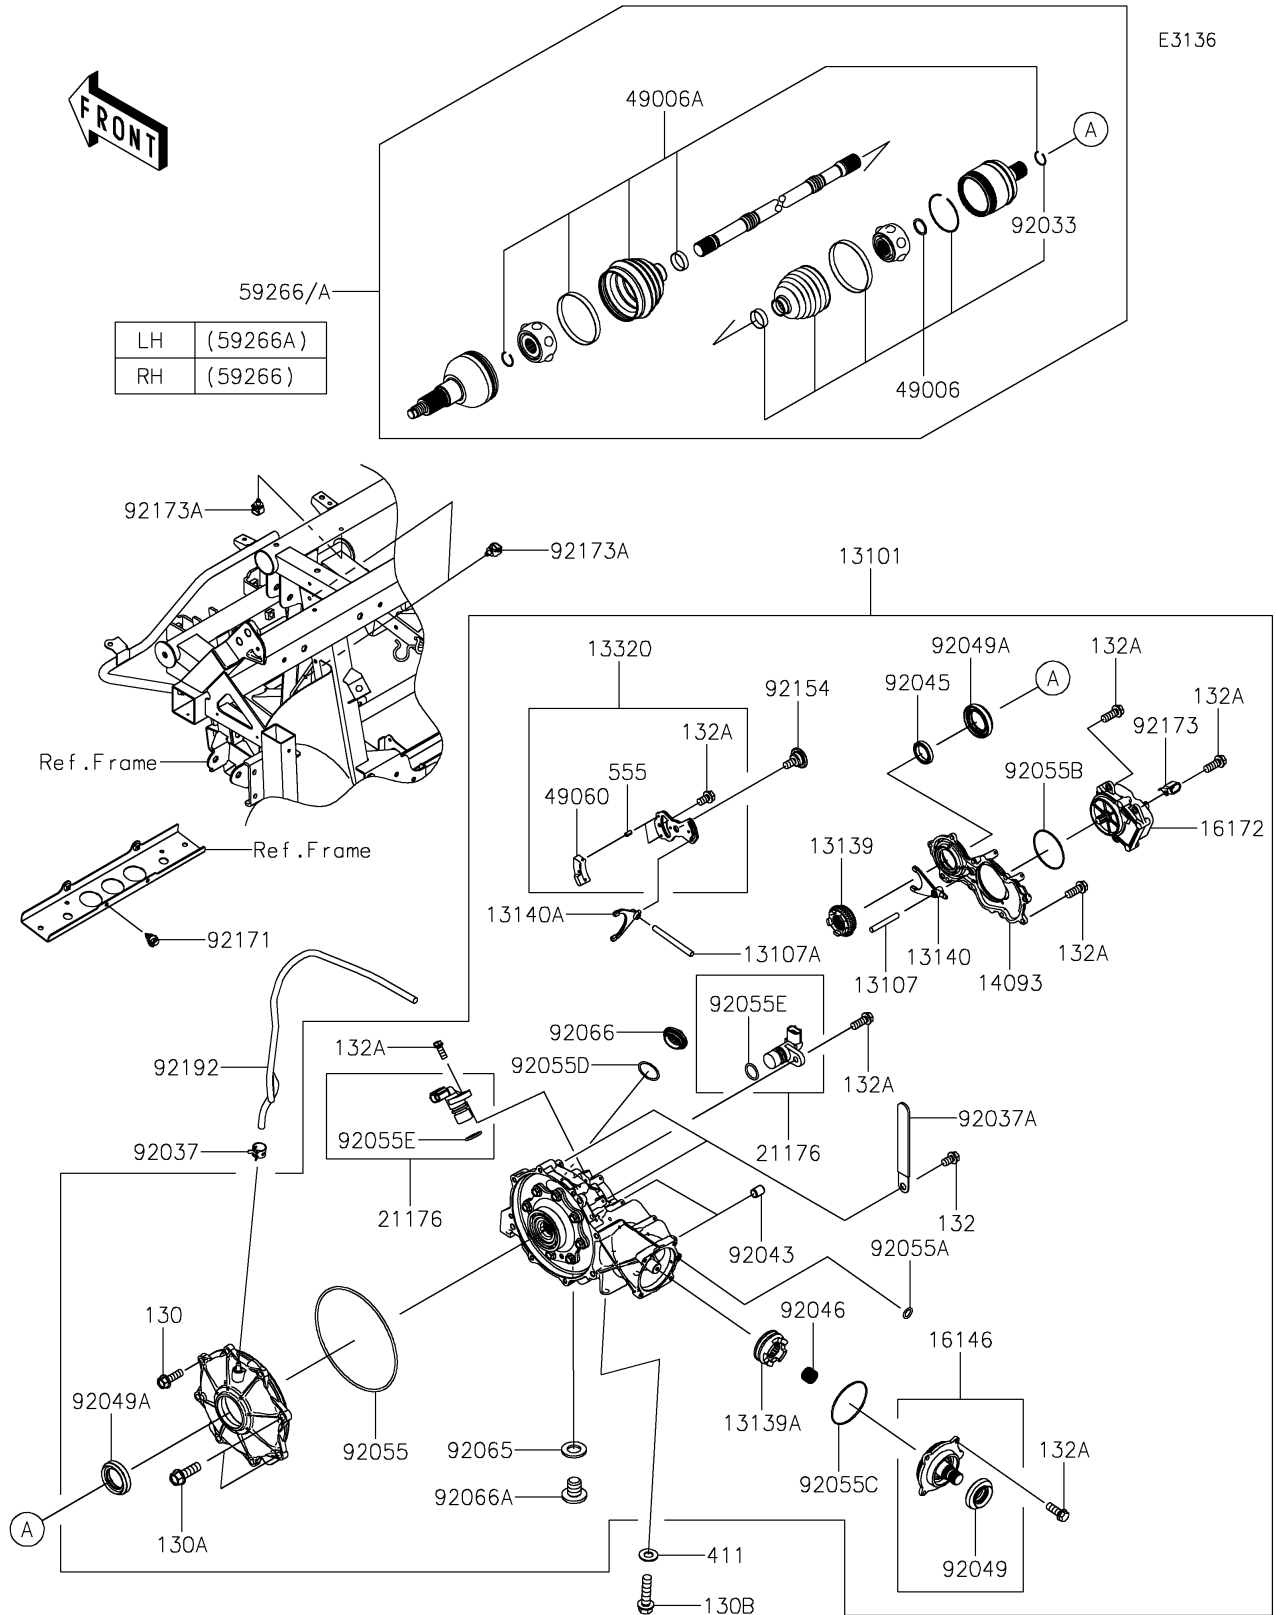

## PARTS DIAGRAM

### Drive Shaft-Front

## PARTS LIST

### Drive Shaft-Front

ITEM NAME	PART NUMBER	QUANTITY
RING-O,35.8MM (Ref # 92055D)	92055-1281	1
RING-O (Ref # 92055E)	92055-1639	2
GASKET,12X22X2 (Ref # 92065)	92065-097	1
PLUG,36X7.5 (Ref # 92066)	92066-0744	1
PLUG,12X15 (Ref # 92066A)	92066-0943	1
BOLT (Ref # 92154)	92154-4462	1
CLAMP,13MM DIA. (Ref # 92171)	92171-1415	1
CLAMP (Ref # 92173)	92173-0059	1
CLAMP,12MM DIA. (Ref # 92173A)	92173-0736	3
TUBE,5.8X10.8X940 (Ref # 92192)	92192-2805	1
BOLT-FLANGED,8X25 (Ref # 130)	130CA0825	6
BOLT-FLANGED,10X30 (Ref # 130A)	130CA1030	2
BOLT-FLANGED,10X40 (Ref # 130B)	130CA1040	4
BOLT-FLANGED-SMALL,6X10 (Ref # 132)	132BA0610	2
BOLT-FLANGED-SMALL,6X16 (Ref # 132A)	132BA0616	18
WASHER-PLAIN,10MM (Ref # 411)	411AA1000	4
PIN-SPRING,4X8 (Ref # 555)	555A0408	2