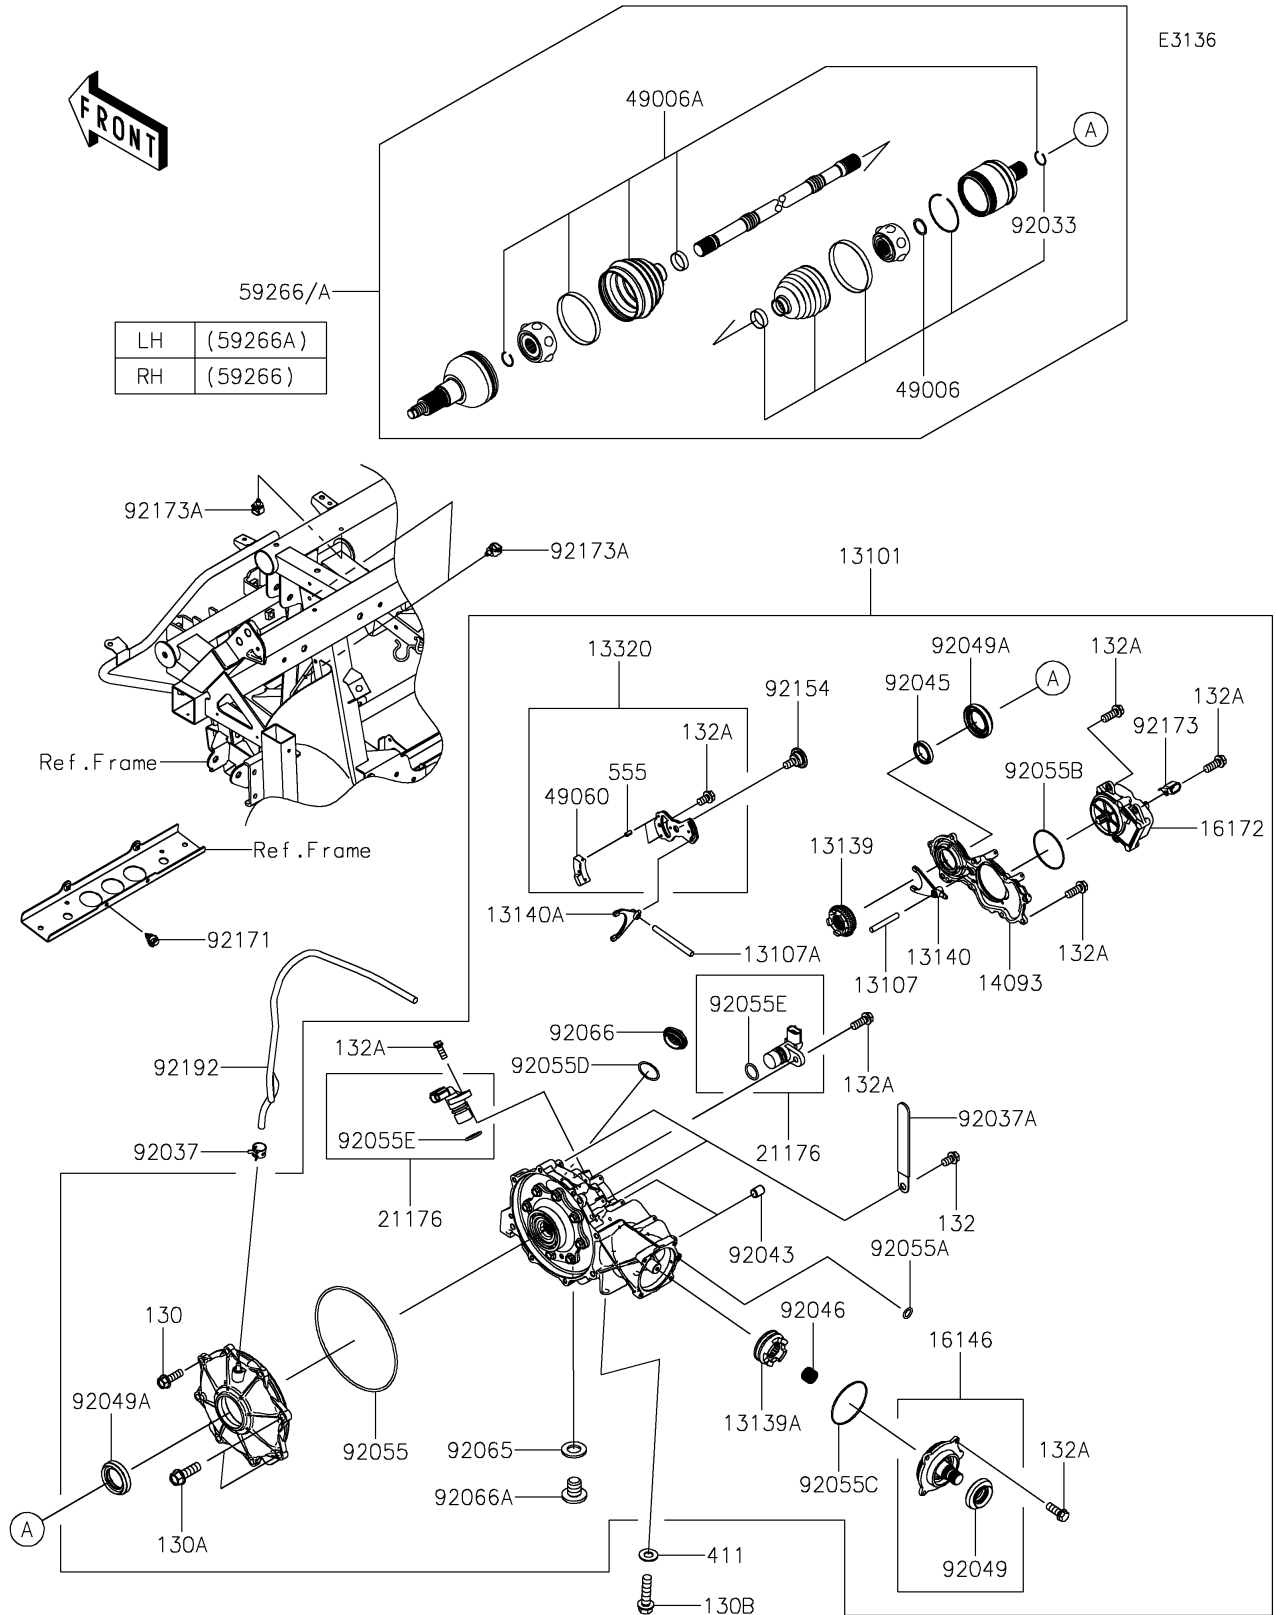

2026 RIDGE® PLATINUM RANCH EDITION HVAC

PARTS DIAGRAM

Drive Shaft-Front

2026 RIDGE® PLATINUM RANCH EDITION HVAC

PARTS LIST

Drive Shaft-Front

ITEM NAME	PART NUMBER	QUANTITY
GEAR-ASSY,FRONT DIFFERENTIAL (Ref # 13101)	13101-0728	1
SHAFT,DIFF LOCK (Ref # 13107)	13107-0768	1
SHAFT (Ref # 13107A)	13107-0887	1
SHIFTER,DIFF (Ref # 13139)	13139-0035	1
SHIFTER (Ref # 13139A)	13139-0039	1
FORK-SHIFT (Ref # 13140)	13140-0674	1
FORK-SHIFT (Ref # 13140A)	13140-0675	1
LEVER-ASSY (Ref # 13320)	13320-0045	1
COVER,RH (Ref # 14093)	14093-0707	1
COVER-ASSY,INPUT SHAFT (Ref # 16146)	16146-0740	1
ACTUATOR (Ref # 16172)	16172-0030	1
SENSOR (Ref # 21176)	21176-0891	2
BOOT,INSIDE (Ref # 49006)	49006-0656	2
BOOT,OUTSIDE (Ref # 49006A)	49006-0657	2
CAM (Ref # 49060)	49060-0025	1
JOINT-BALL,RH (Ref # 59266)	59266-0779	1
JOINT-BALL,LH (Ref # 59266A)	59266-0780	1
RING-SNAP (Ref # 92033)	92033-0837	2
CLAMP,TUBE (Ref # 92037)	92037-1505	1
CLAMP (Ref # 92037A)	92037-1993	2
PIN,DOWEL,8X10 (Ref # 92043)	92043-1302	2
BEARING-BALL,6806 (Ref # 92045)	92045-0826	1
BEARING-NEEDLE (Ref # 92046)	92046-1234	1
SEAL-OIL (Ref # 92049)	92049-0160	1
SEAL-OIL,TC9Y 40X62X10X17.2 (Ref # 92049A)	92049-0815	2
RING-O,190.2X4.2 (Ref # 92055)	92055-0121	1
RING-O,7.5X1.5 (Ref # 92055A)	92055-0756	1
RING-O,1.9X71.8 (Ref # 92055B)	92055-0781	1
RING-O (Ref # 92055C)	92055-081	1