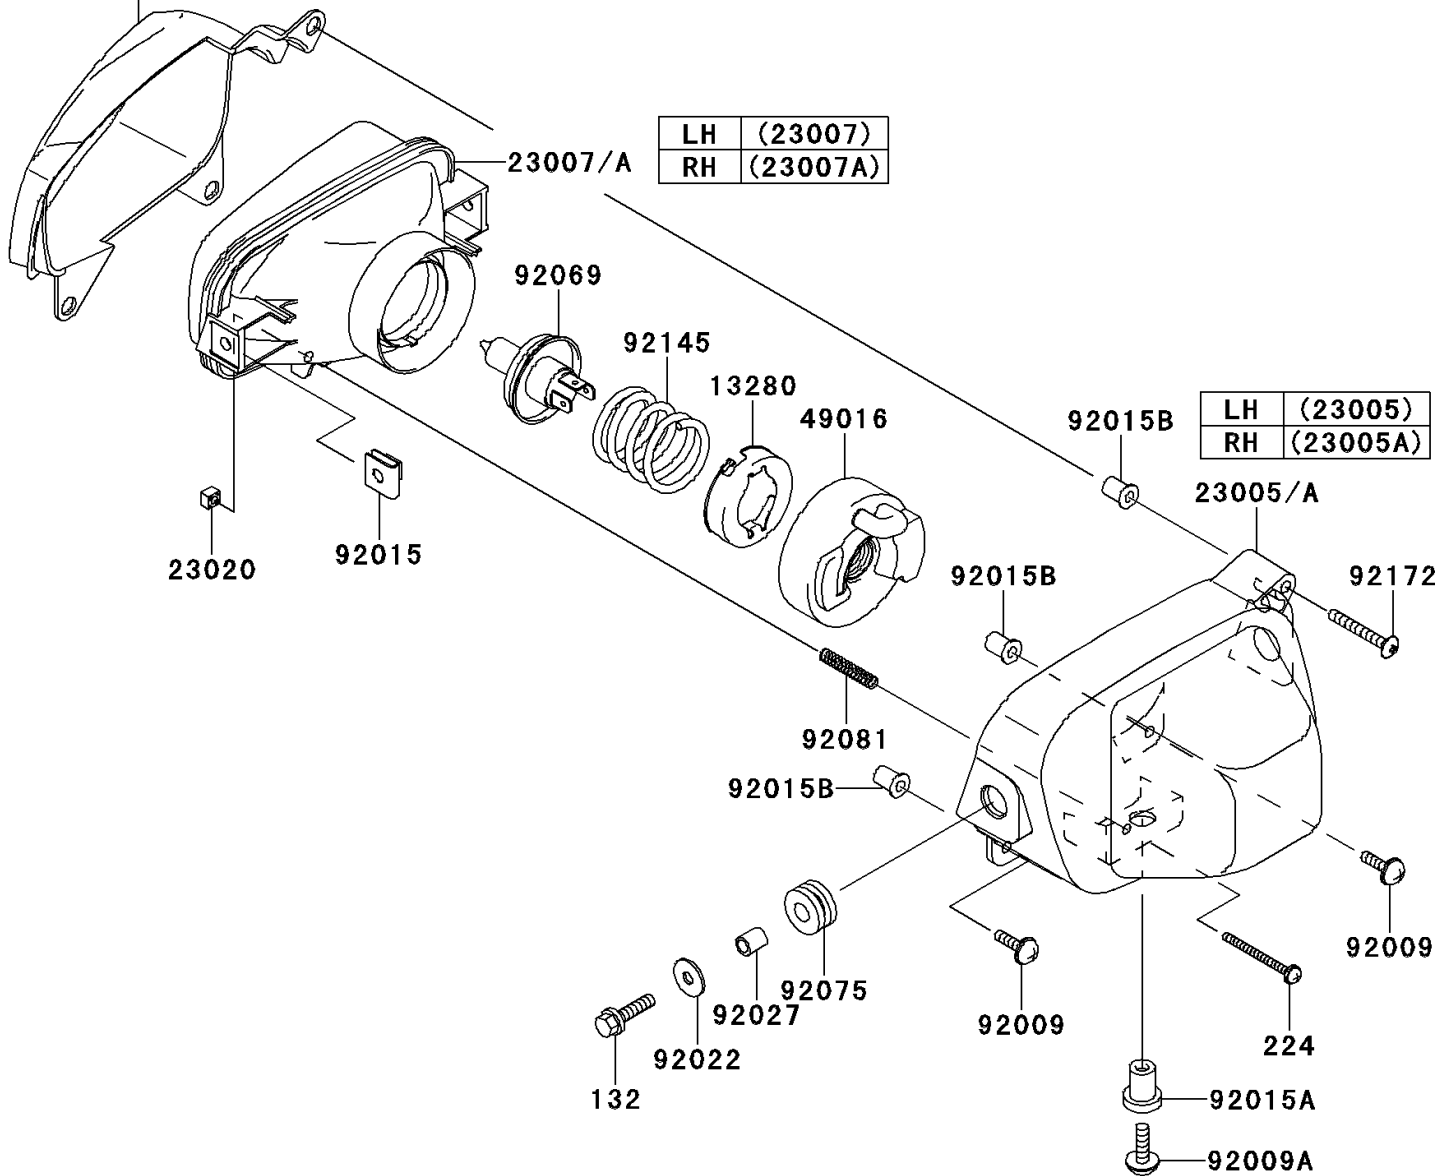

2007 KFX700

PARTS DIAGRAM

Headlight(s)

F2710

LH	(14091)
RH	(14091A)

14091/A

LH	(23007)
RH	(23007A)

23007/A

LH	(23005)
RH	(23005A)

92015B

23005/A

2007 KFX700

PARTS LIST

Headlight(s)

Kawasaki

Let the Good Times Roll®

ITEM NAME

PART NUMBER

QUANTITY
