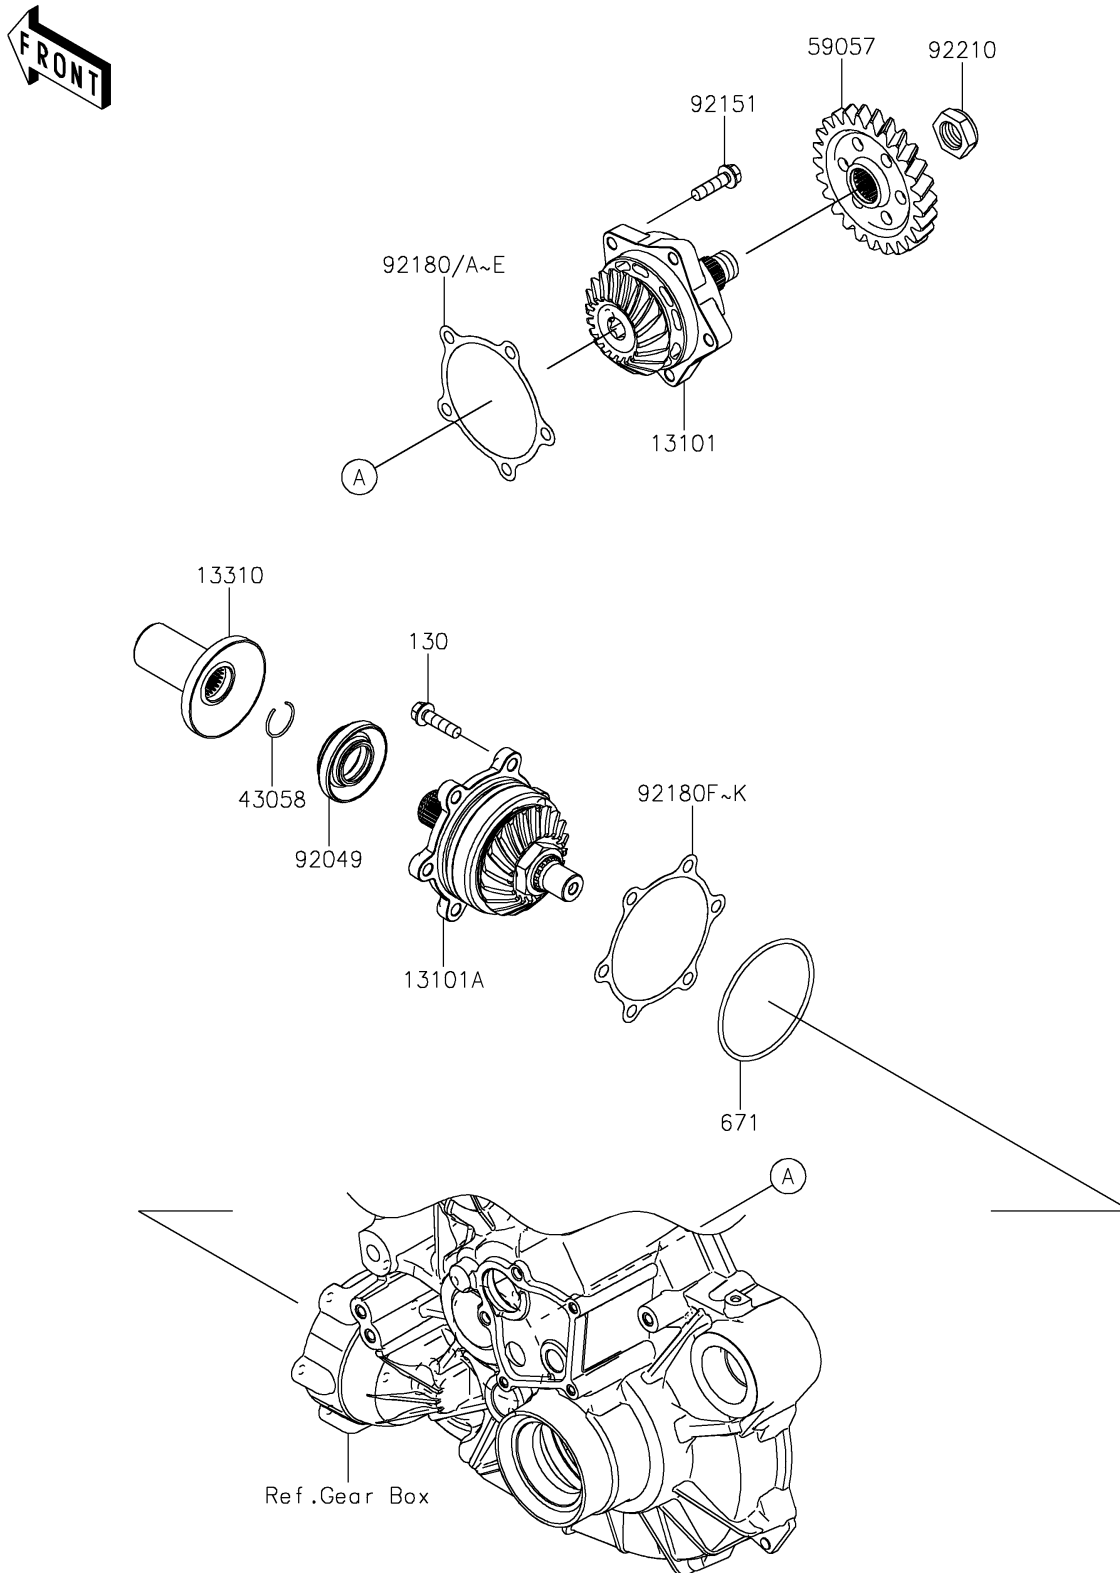

2026 RIDGE Platinum Ranch Edition HVAC

PARTS DIAGRAM

Bevel Gear

E3130

2026 RIDGE Platinum Ranch Edition HVAC

PARTS LIST

Bevel Gear

ITEM NAME	PART NUMBER	QUANTITY
GEAR-ASSY,DRIVE (Ref # 13101)	13101-0689	1
GEAR-ASSY,DRIVEN (Ref # 13101A)	13101-0736	1
SHAFT-ASSY (Ref # 13310)	13310-0584	1
RING (Ref # 43058)	43058-0018	1
GEAR-HELICAL,25T (Ref # 59057)	59057-0045	1
SEAL-OIL (Ref # 92049)	92049-0160	1
BOLT,8X30 (Ref # 92151)	92151-1908	5
SHIM,DRIVE,T=0.15 (Ref # 92180)	92180-1543	AR
SHIM,DRIVE,T=0.20 (Ref # 92180A)	92180-1544	AR
SHIM,DRIVE,T=0.50 (Ref # 92180B)	92180-1545	AR
SHIM,DRIVE,T=0.80 (Ref # 92180C)	92180-1546	AR
SHIM,DRIVE,T=1.00 (Ref # 92180D)	92180-1547	AR
SHIM,DRIVE,T=1.20 (Ref # 92180E)	92180-1548	AR
SHIM,DRIVEN,T=0.15 (Ref # 92180F)	92180-1549	AR
SHIM,DRIVEN,T=0.20 (Ref # 92180G)	92180-1550	AR
SHIM,DRIVEN,T=0.50 (Ref # 92180H)	92180-1551	AR
SHIM,DRIVEN,T=0.80 (Ref # 92180I)	92180-1552	AR
SHIM,DRIVEN,T=1.00 (Ref # 92180J)	92180-1553	AR
SHIM,DRIVEN,T=1.20 (Ref # 92180K)	92180-1554	AR
NUT (Ref # 92210)	92210-1790	1
BOLT-FLANGED,8X30 (Ref # 130)	130BA0830	6
O RING (Ref # 671)	671D2585	1