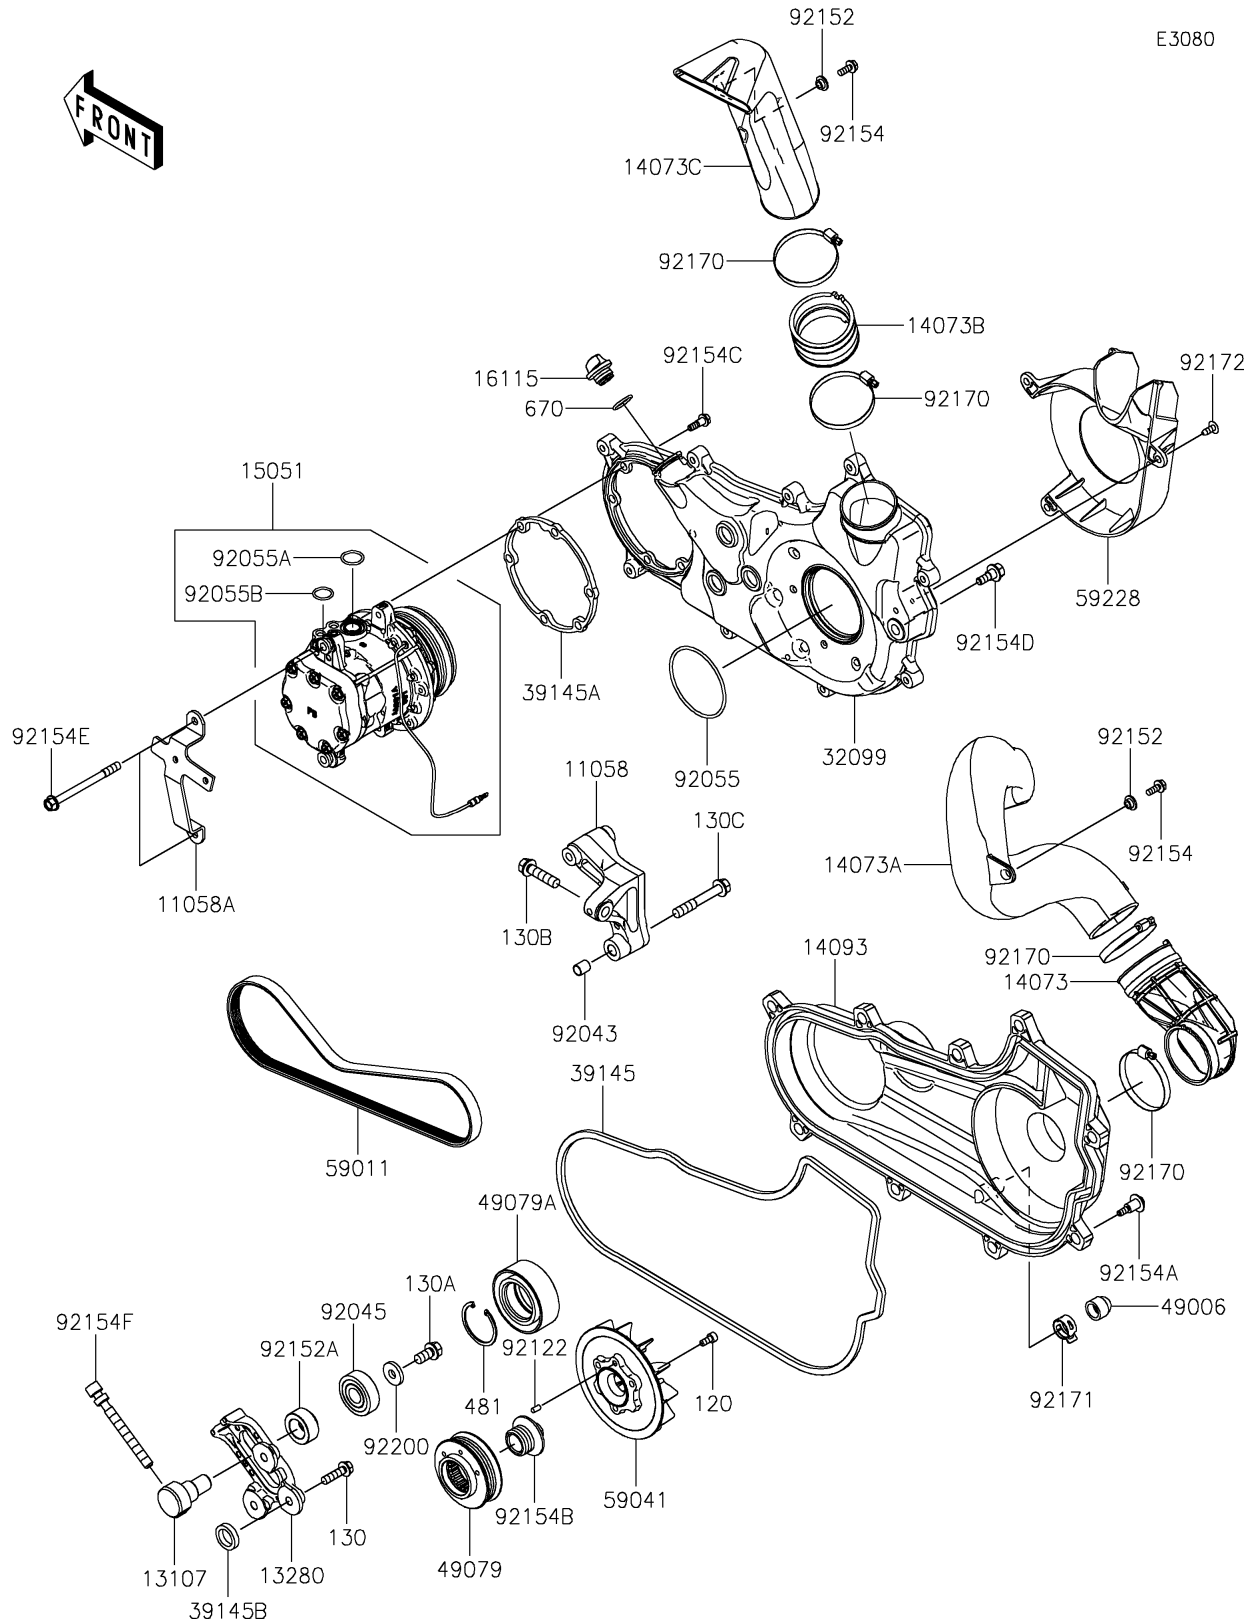

2026 RIDGE® PLATINUM RANCH EDITION HVAC

PARTS DIAGRAM

Compressor

2026 RIDGE® PLATINUM RANCH EDITION HVAC

PARTS LIST

Compressor

ITEM NAME	PART NUMBER	QUANTITY
BRACKET,COMPRESSOR MOUNT (Ref # 11058)	11058-0314	1
BRACKET,HOSE (Ref # 11058A)	11058-0315	1
SHAFT (Ref # 13107)	13107-0976	1
HOLDER (Ref # 13280)	13280-1349	1
DUCT,JOINT INTAKE (Ref # 14073)	14073-1896	1
DUCT,INTAKE (Ref # 14073A)	14073-1897	1
DUCT,JOINT EXHAUST (Ref # 14073B)	14073-1898	1
DUCT,EXHAUST (Ref # 14073C)	14073-1899	1
COVER,FAN (Ref # 14093)	14093-1388	1
COMPRESSOR-AIR (Ref # 15051)	15051-0003	1
CAP-OIL FILLER (Ref # 16115)	16115-1053	1
CASE,FAN (Ref # 32099)	32099-0826	1
TRIM-SEAL (Ref # 39145)	39145-0751	1
TRIM-SEAL (Ref # 39145A)	39145-0752	1
TRIM-SEAL (Ref # 39145B)	39145-0789	3
BOOT,DRAIN (Ref # 49006)	49006-0560	1
PULLEY-BELT (Ref # 49079)	49079-0030	1
PULLEY-BELT (Ref # 49079A)	49079-0032	1
BELT,COMPRESSOR (Ref # 59011)	59011-0058	1
FAN (Ref # 59041)	59041-0036	1
LOUVER (Ref # 59228)	59228-0004	1
PIN,10.1X12X14 (Ref # 92043)	92043-4009	1
BEARING-BALL,17X47X14 (Ref # 92045)	92045-3742	1
RING-O,77.1X3.1 (Ref # 92055)	92055-1740	1
RING-O (Ref # 92055A)	92055-1780	1
RING-O (Ref # 92055B)	92055-1781	1
ROLLER (Ref # 92122)	92122-0569	1
COLLAR,6.5X10X5.6 (Ref # 92152)	92152-0445	2
COLLAR (Ref # 92152A)	92152-2927	1