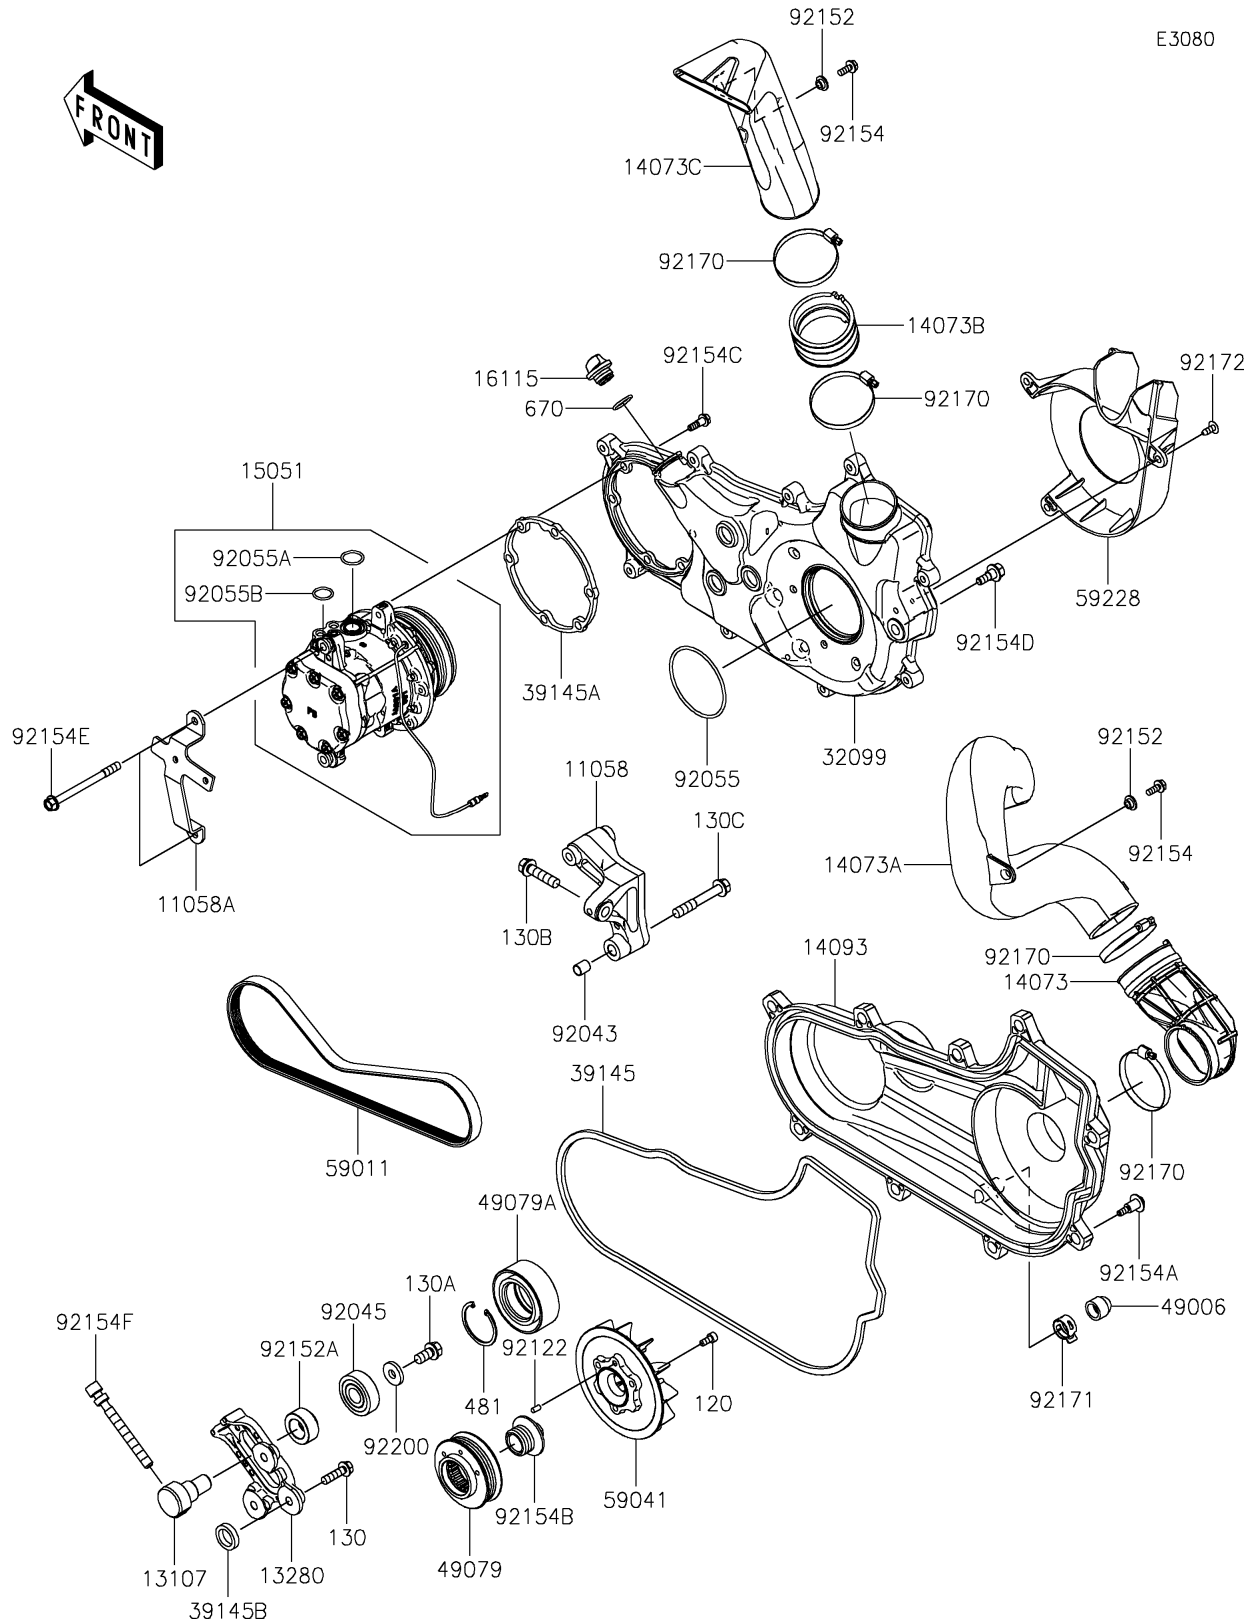

2026 RIDGE® PLATINUM RANCH EDITION HVAC

PARTS DIAGRAM

Compressor