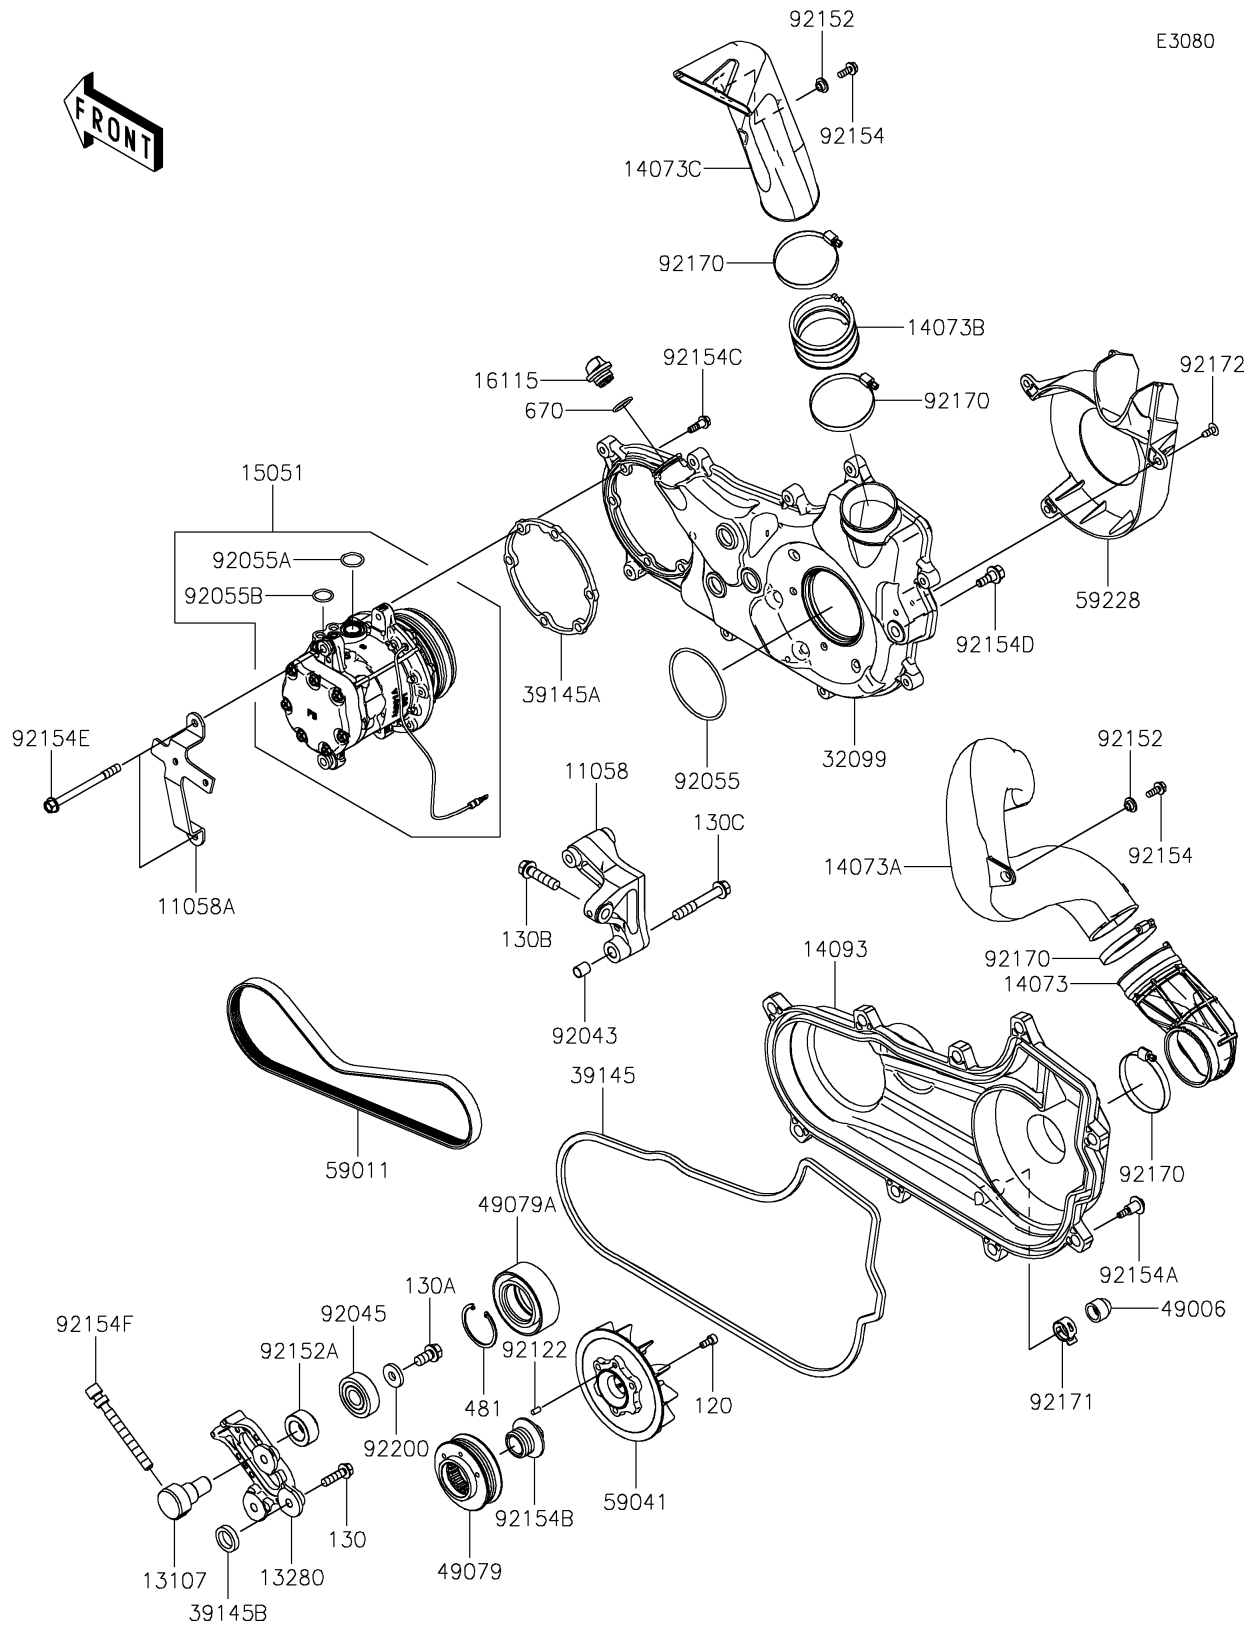

2026 RIDGE Platinum Ranch Edition HVAC

PARTS DIAGRAM

Compressor