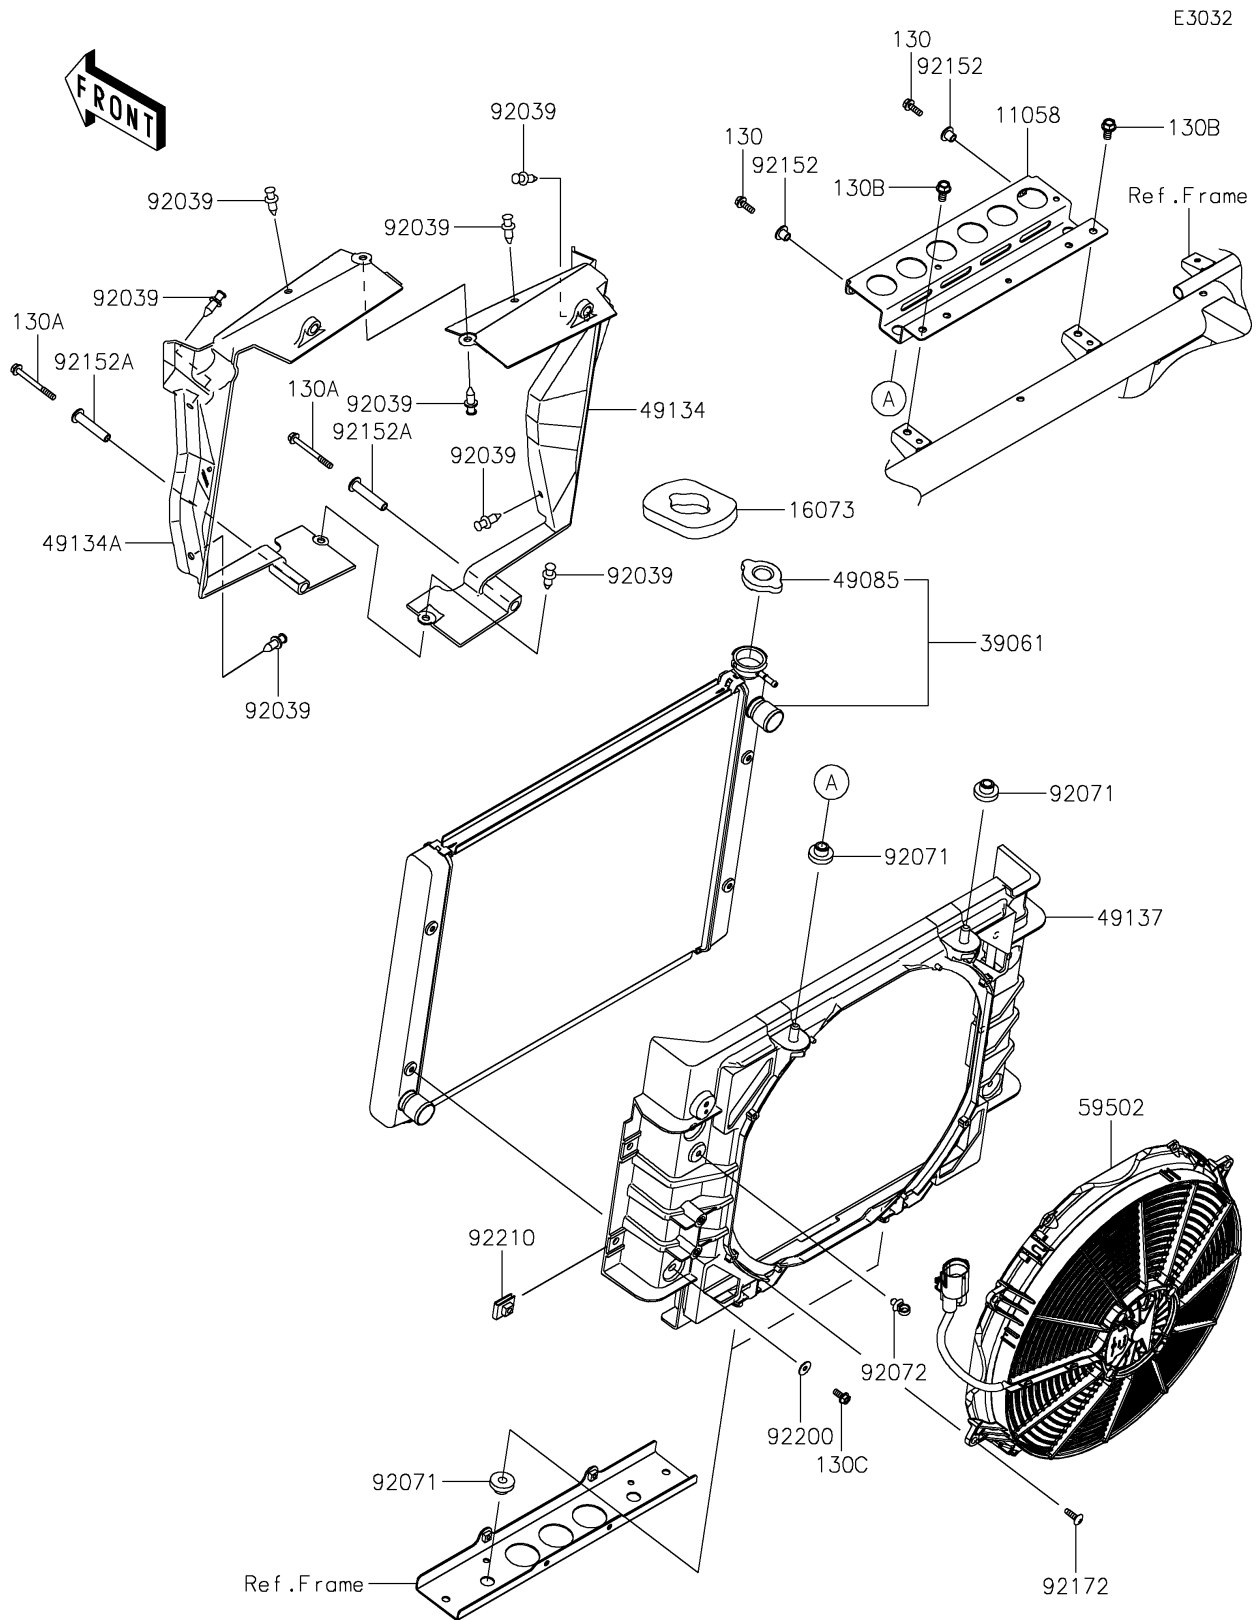

2026 RIDGE Platinum Ranch Edition HVAC

PARTS DIAGRAM

Radiator