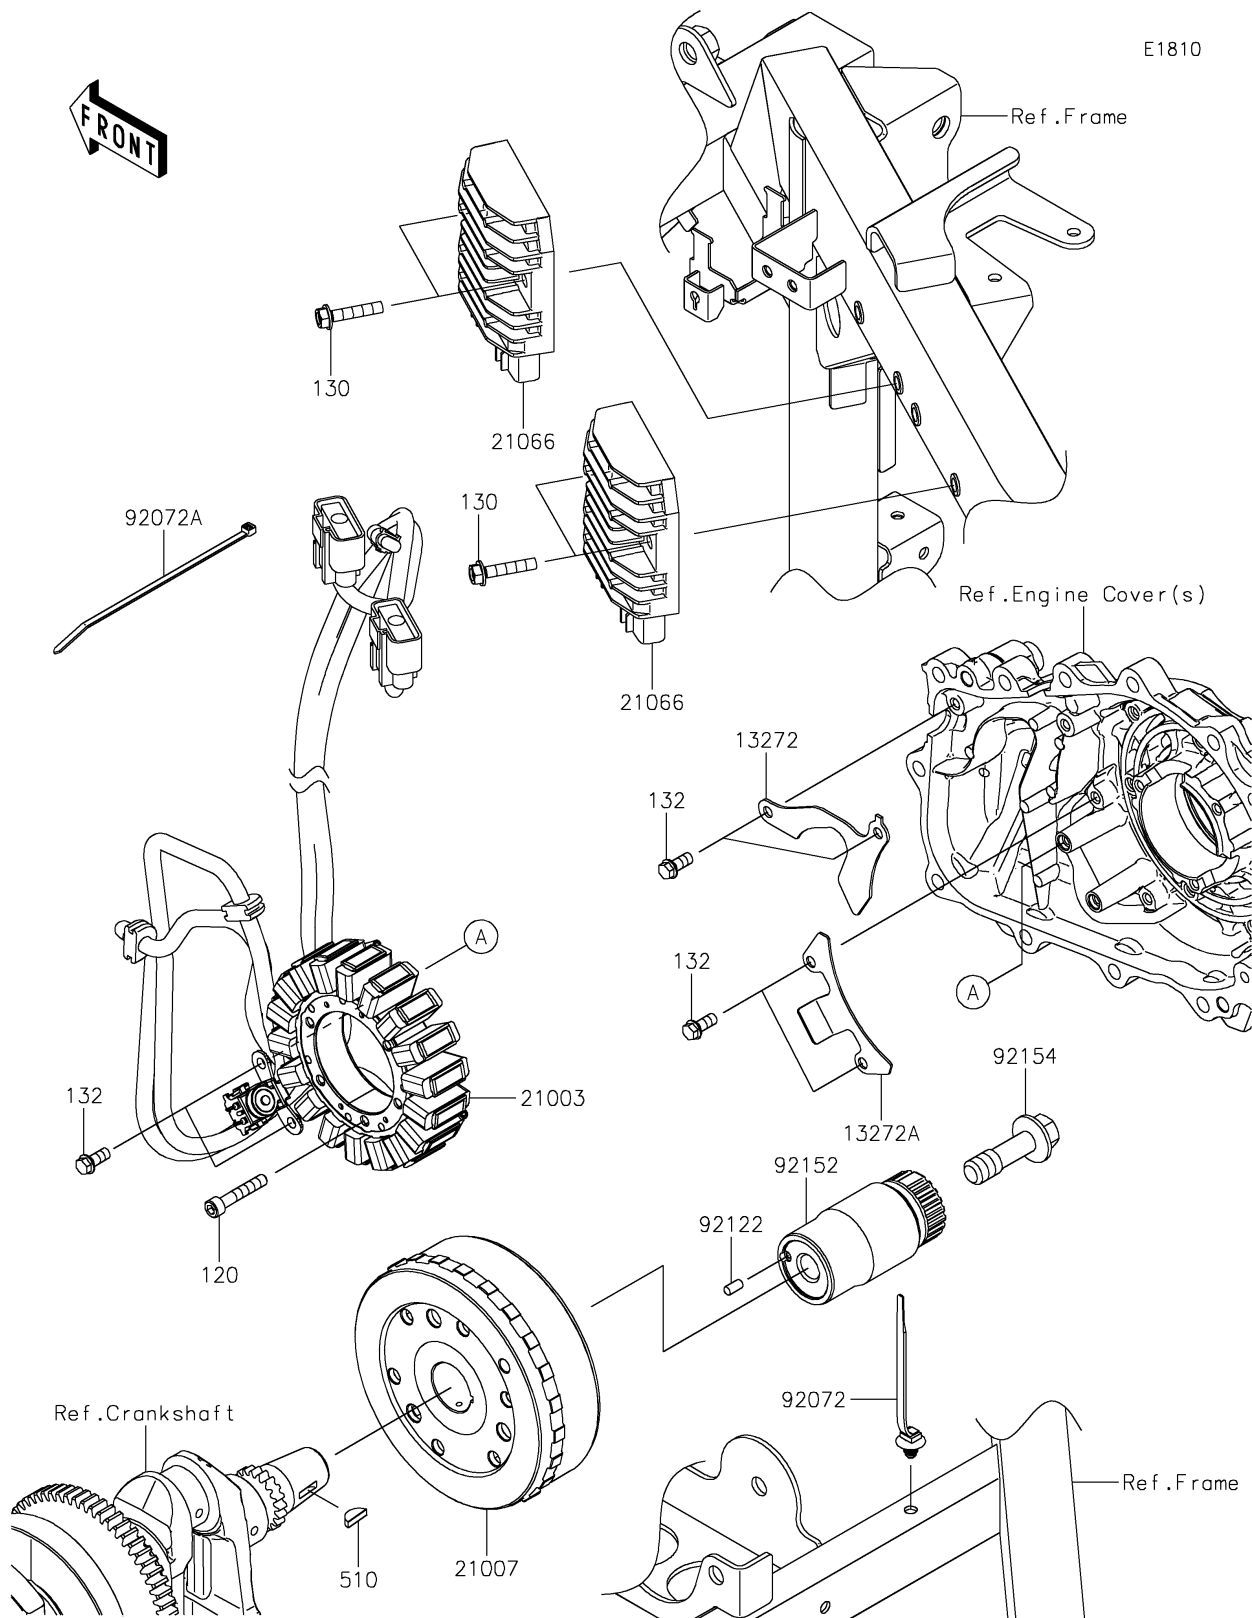

2026 RIDGE® PLATINUM RANCH EDITION HVAC

PARTS DIAGRAM

Generator

2026 RIDGE® PLATINUM RANCH EDITION HVAC

PARTS LIST

Generator

ITEM NAME	PART NUMBER	QUANTITY
PLATE,LEAD WIRE (Ref # 13272)	13272-4122	1
PLATE,LEAD WIRE (Ref # 13272A)	13272-4123	1
STATOR (Ref # 21003)	21003-0223	1
ROTOR (Ref # 21007)	21007-0731	1
REGULATOR-VOLTAGE (Ref # 21066)	21066-0771	2
BAND,OS170-FT7(BLACK) (Ref # 92072)	92072-1414	1
BAND,L=292.1 (Ref # 92072A)	92072-3509	1
ROLLER (Ref # 92122)	92122-0569	1
COLLAR (Ref # 92152)	92152-2932	1
BOLT,14X45 (Ref # 92154)	92154-7019	1
BOLT-SOCKET,6X35 (Ref # 120)	120CA0635	3
BOLT-FLANGED,6X30 (Ref # 130)	130BA0630	4
BOLT-FLANGED-SMALL,6X14 (Ref # 132)	132BA0614	6
KEY-WOODRUFF (Ref # 510)	510A4200	1