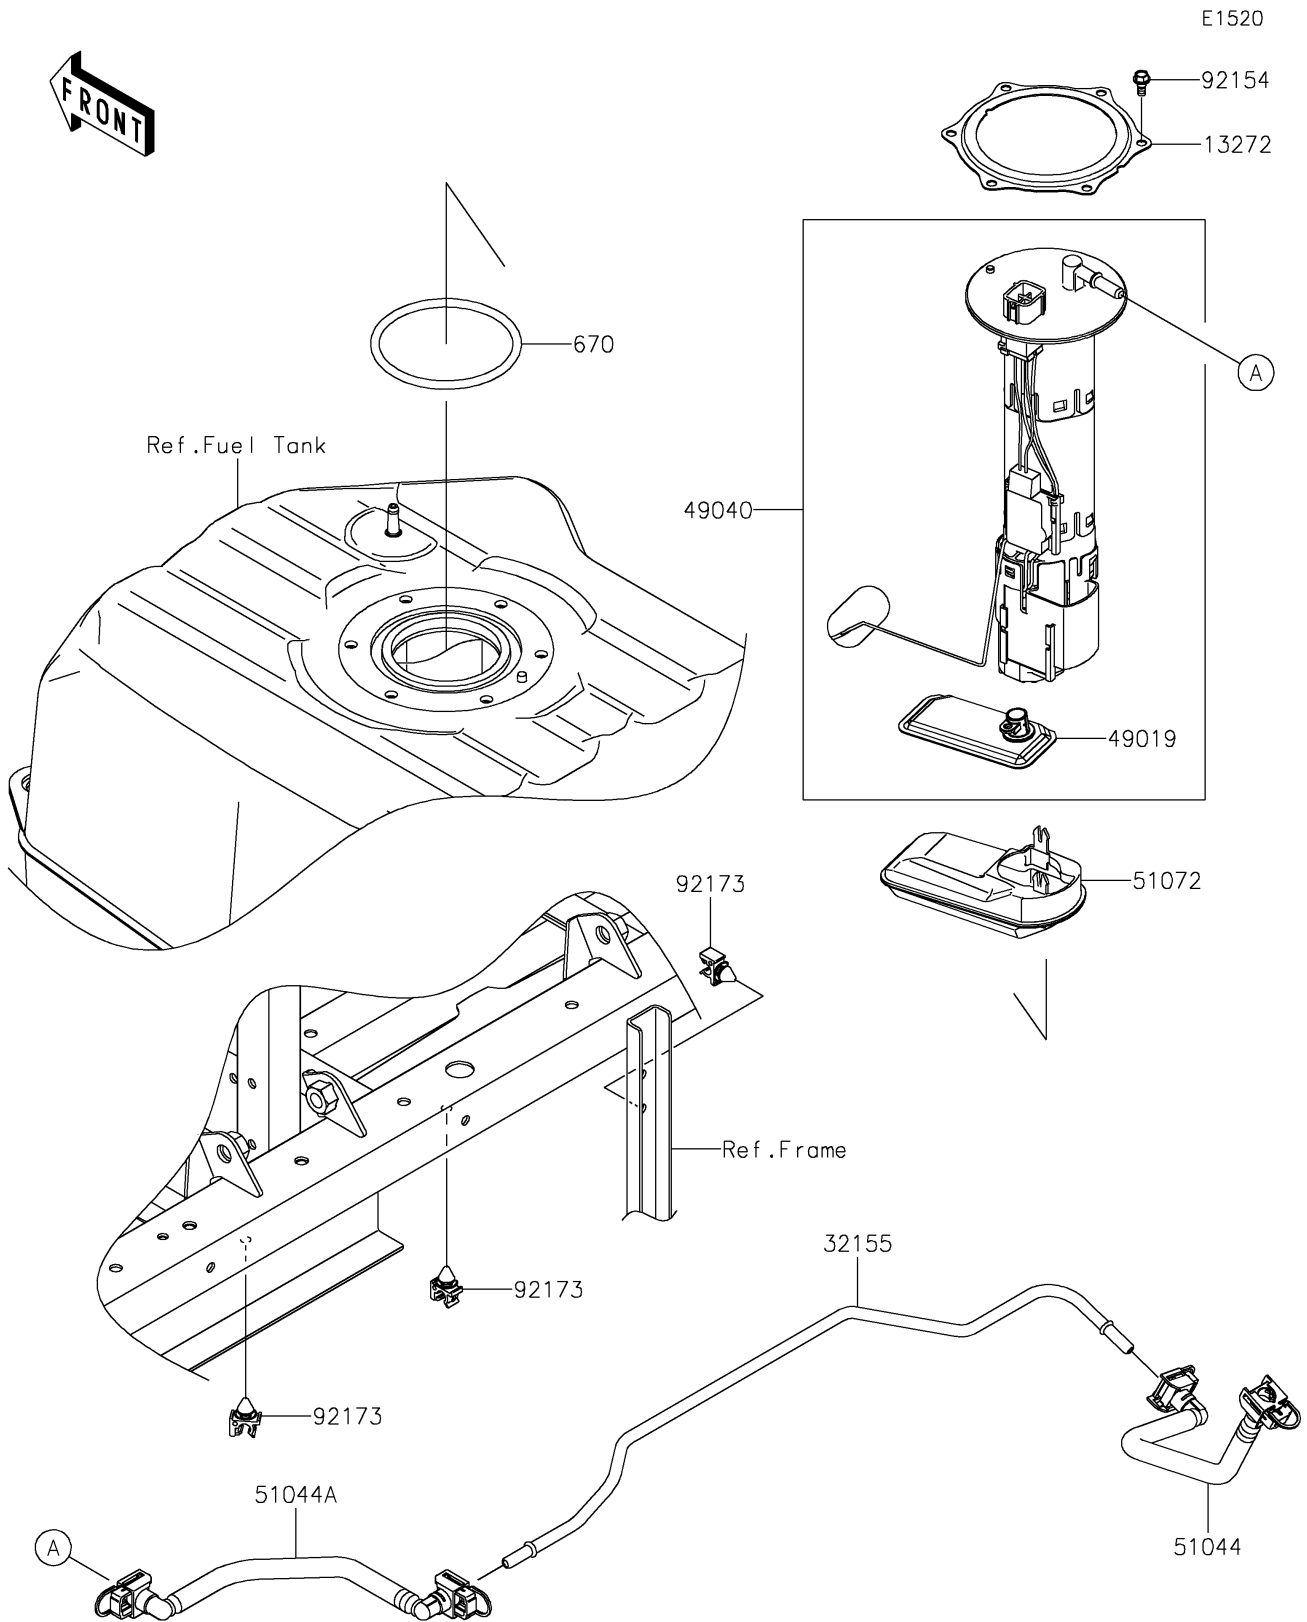

2026 RIDGE® PLATINUM RANCH EDITION HVAC

PARTS DIAGRAM

Fuel Pump

2026 RIDGE® PLATINUM RANCH EDITION HVAC

PARTS LIST

Fuel Pump

ITEM NAME	PART NUMBER	QUANTITY
PLATE (Ref # 13272)	13272-2500	1
PIPE,FUEL (Ref # 32155)	32155-7458	1
FILTER-FUEL (Ref # 49019)	49019-0034	1
PUMP-FUEL (Ref # 49040)	49040-0828	1
TUBE-ASSY,PIPE-ENGINE (Ref # 51044)	51044-1240	1
TUBE-ASSY,PUMP-PIPE (Ref # 51044A)	51044-1241	1
CHAMBER-FUEL (Ref # 51072)	51072-0008	1
BOLT,FUEL PUMP (Ref # 92154)	92154-1326	6
CLAMP,FUEL PIPE (Ref # 92173)	92173-1213	3
O RING (Ref # 670)	670E5090	1