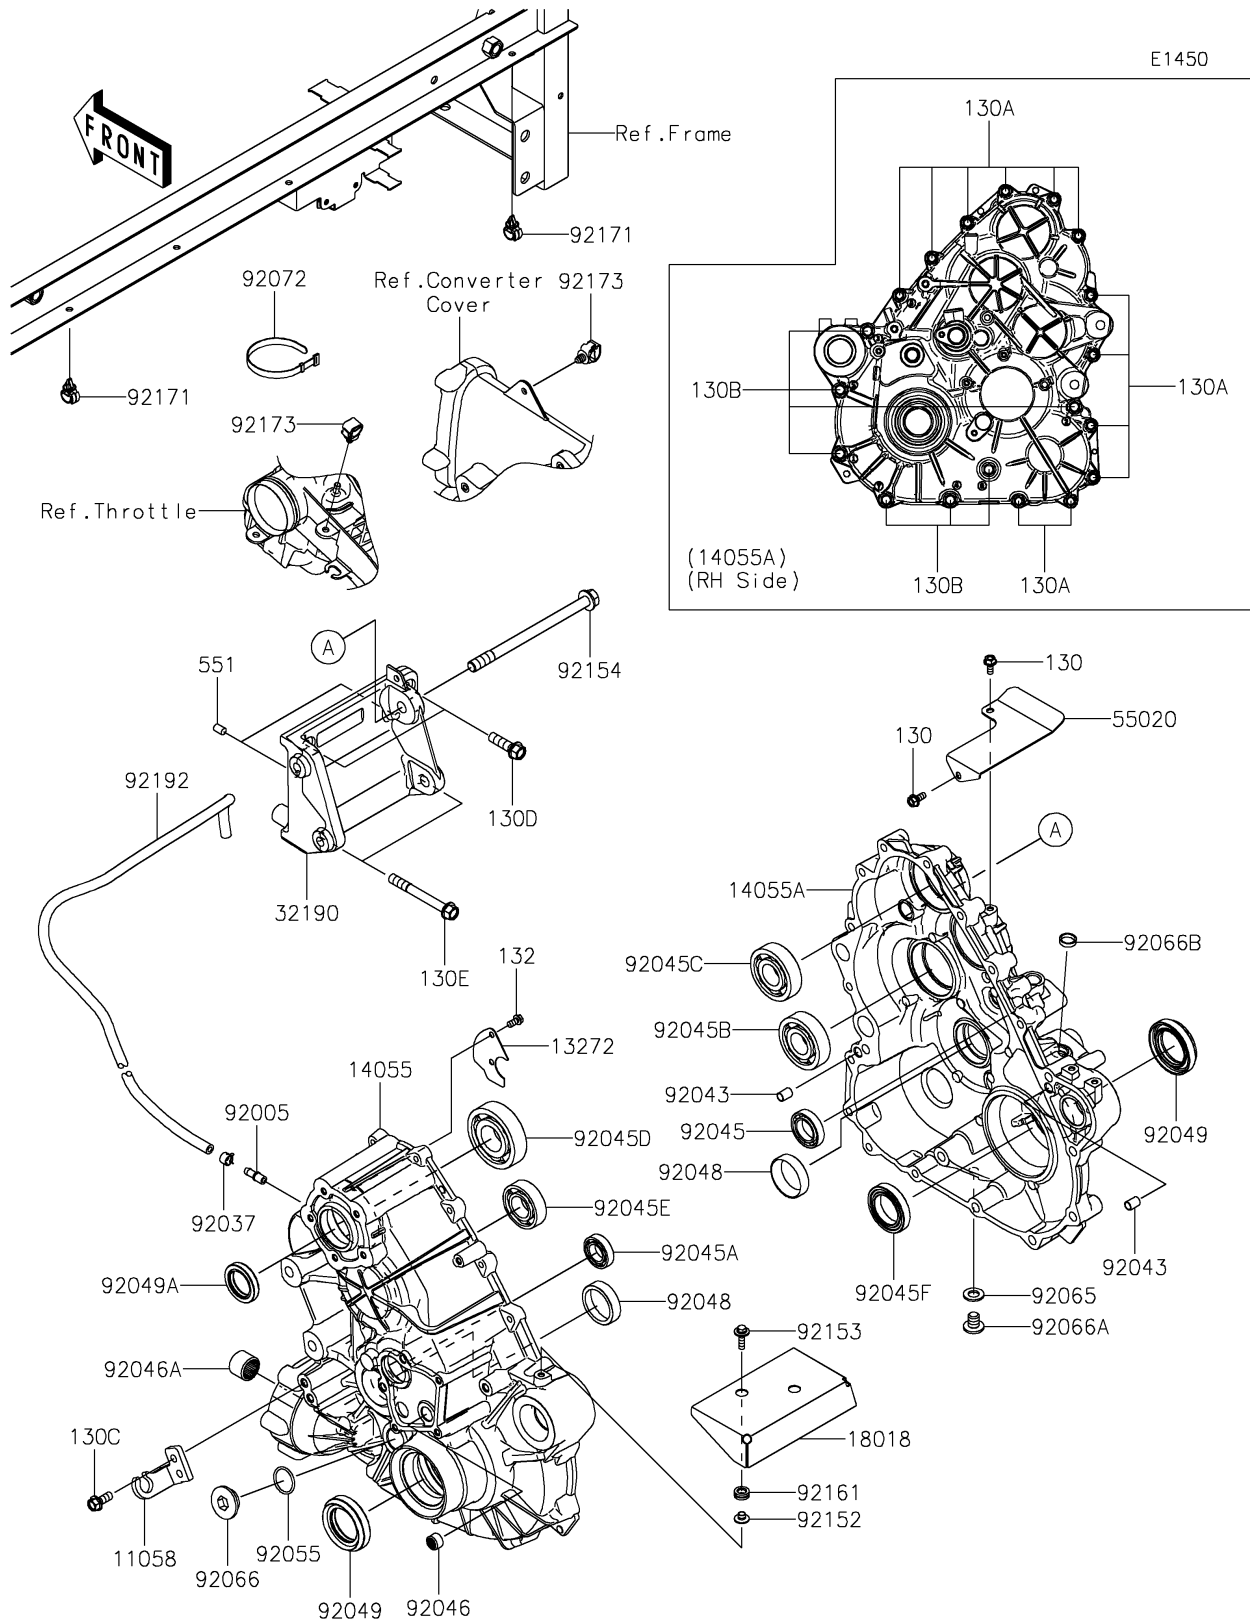

2026 RIDGE® PLATINUM RANCH EDITION HVAC

PARTS DIAGRAM

Gear Box