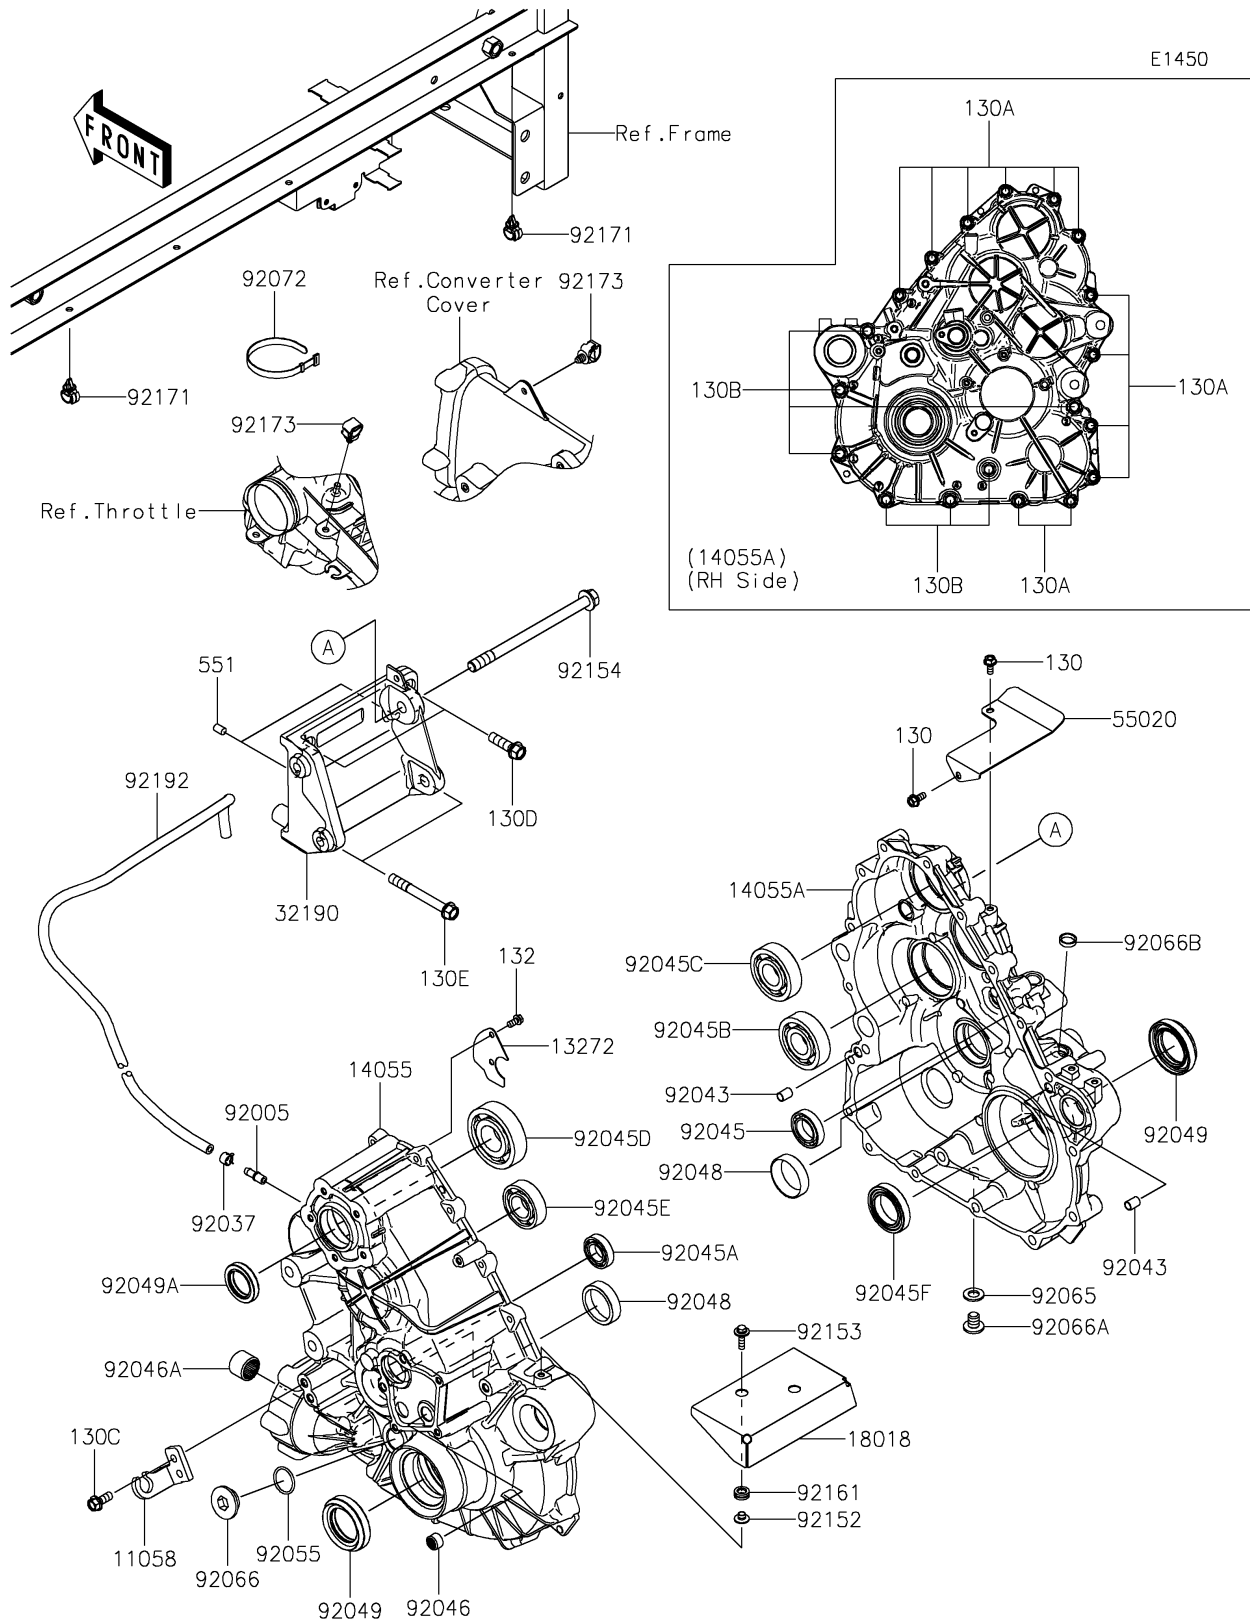

2026 RIDGE Platinum Ranch Edition HVAC

PARTS DIAGRAM

Gear Box

2026 RIDGE Platinum Ranch Edition HVAC

PARTS LIST

Gear Box

ITEM NAME	PART NUMBER	QUANTITY
BRACKET,CABLE (Ref # 11058)	11058-0560	1
PLATE (Ref # 13272)	13272-7230	1
CASE-GEAR,LH (Ref # 14055)	14055-0691	1
CASE-GEAR,RH (Ref # 14055A)	14055-0692	1
PLATE-HEAT GUARD (Ref # 18018)	18018-0647	1
BRACKET-ENGINE (Ref # 32190)	32190-0888	1
GUARD (Ref # 55020)	55020-2426	1
FITTING,BREATHER (Ref # 92005)	92005-1127	1
CLAMP,TUBE (Ref # 92037)	92037-1505	1
PIN,DOWEL,10X14 (Ref # 92043)	92043-1037	2
BEARING-BALL,#6905 (Ref # 92045)	92045-036	1
BEARING-BALL,6904 (Ref # 92045A)	92045-0705	1
BEARING-BALL,6305RSH2 (Ref # 92045B)	92045-0899	1
BEARING-BALL,6305Z (Ref # 92045C)	92045-0901	1
BEARING-BALL,TAB306C3 (Ref # 92045D)	92045-0961	1
BEARING-BALL,6205R (Ref # 92045E)	92045-0964	1
BEARING-BALL,6907C2 (Ref # 92045F)	92045-1373	1
BEARING-NEEDLE,HK1210FM (Ref # 92046)	92046-0034	1
BEARING-NEEDLE (Ref # 92046A)	92046-0039	1
RACE (Ref # 92048)	92048-1020	2
SEAL-OIL,TC9Y 40X62X10X17.2 (Ref # 92049)	92049-0815	2
SEAL-OIL,HTC 30X45X8 (Ref # 92049A)	92049-0848	1
RING-O,25.7X2.4 (Ref # 92055)	92055-1136	1
GASKET,12X22X2 (Ref # 92065)	92065-097	1
PLUG,25X8 (Ref # 92066)	92066-0012	1
PLUG,12X15 (Ref # 92066A)	92066-0943	1
PLUG (Ref # 92066B)	92066-7014	1
BAND,L=186 (Ref # 92072)	92072-056	1
COLLAR,6.3X8.3X7.2 (Ref # 92152)	92152-1865	2