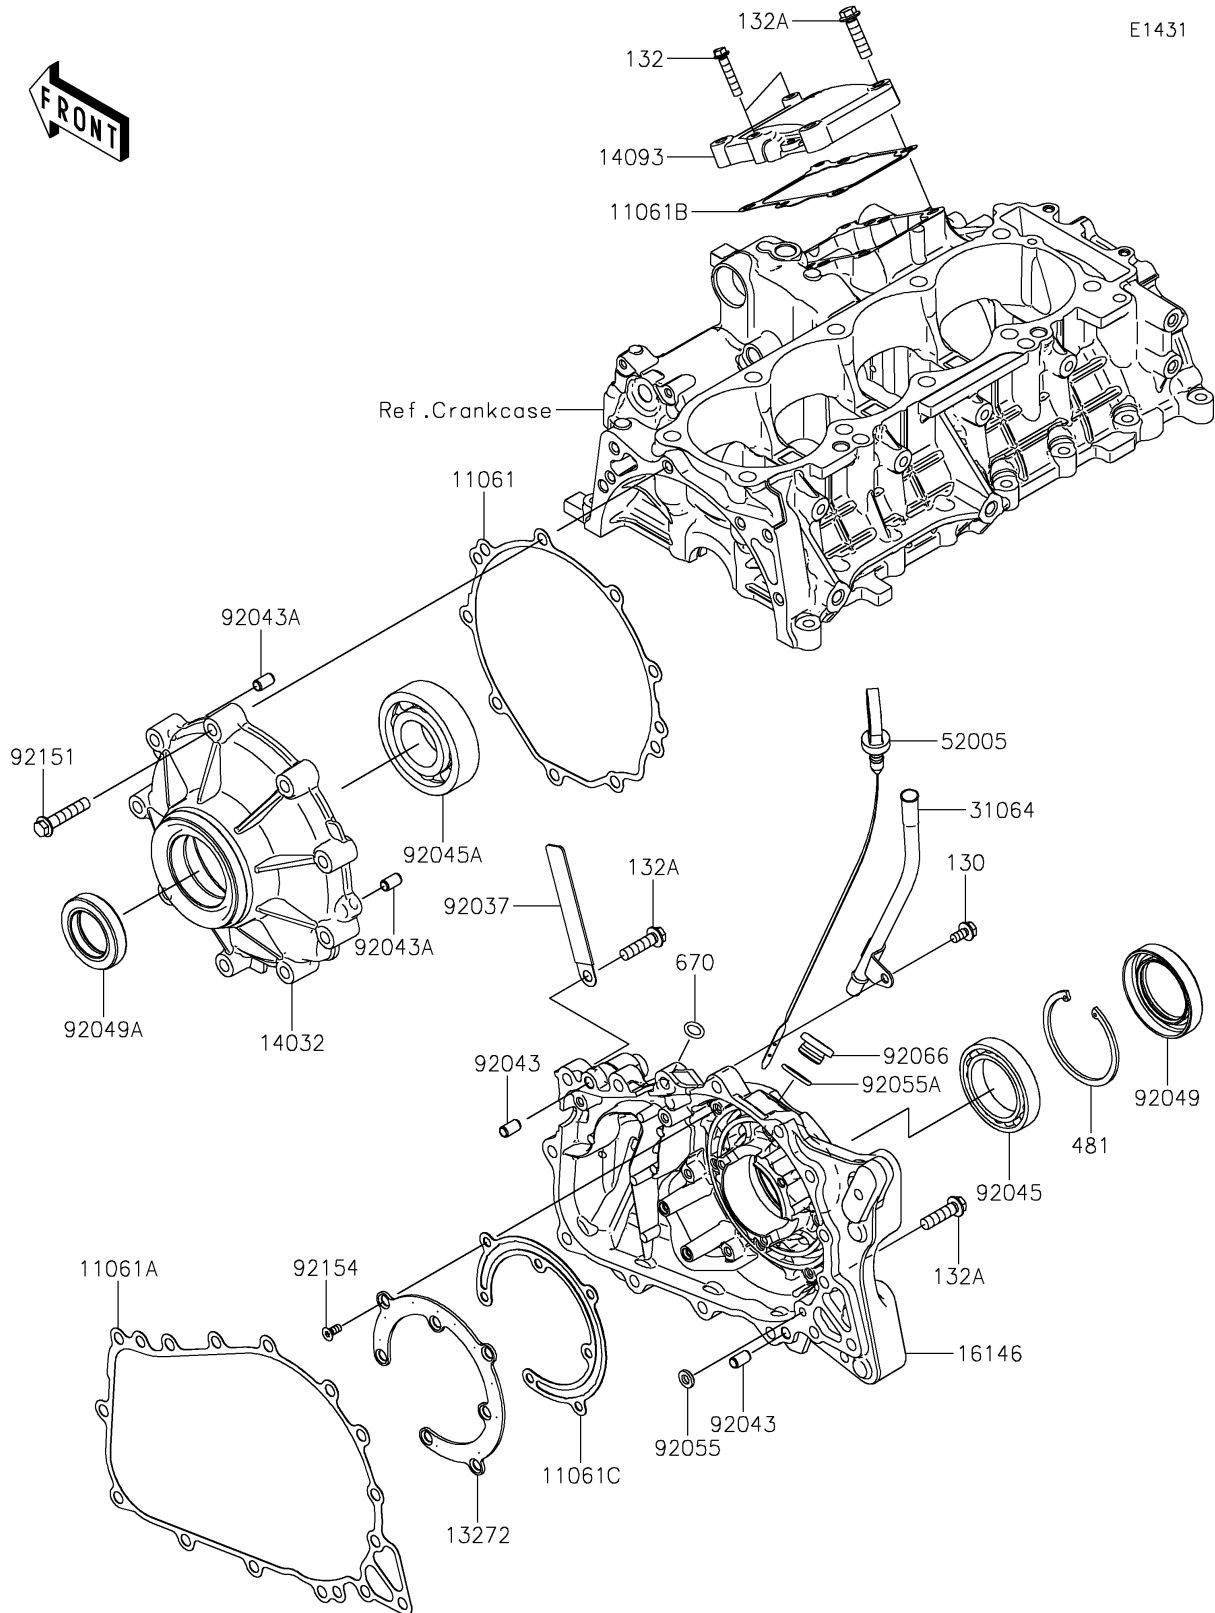

## PARTS DIAGRAM

### Engine Cover(s)

## PARTS LIST

### Engine Cover(s)

ITEM NAME	PART NUMBER	QUANTITY
GASKET,CLUTCH COVER (Ref # 11061)	11061-1451	1
GASKET,CRANKCASE COVER (Ref # 11061A)	11061-1454	1
GASKET (Ref # 11061B)	11061-1456	1
GASKET,GENERATOR COVER (Ref # 11061C)	11061-1483	1
PLATE,GENERATOR (Ref # 13272)	13272-4093	1
COVER-CLUTCH (Ref # 14032)	14032-0707	1
COVER (Ref # 14093)	14093-1359	1
COVER-ASSY,GENERATOR (Ref # 16146)	16146-0900	1
PIPE-COMP (Ref # 31064)	31064-0799	1
GAUGE,OIL (Ref # 52005)	52005-0799	1
CLAMP,HARNESS,L=100 (Ref # 92037)	92037-1636	1
PIN,6.2X8X14 (Ref # 92043)	92043-1263	2
PIN,8X14 (Ref # 92043A)	92043-1567	2
BEARING-BALL,6909C3 (Ref # 92045)	92045-0968	1
BEARING-BALL,2TS2-6307UC3 (Ref # 92045A)	92045-0969	1
SEAL-OIL (Ref # 92049)	92049-0867	1
SEAL-OIL (Ref # 92049A)	92049-0868	1
RING-O,OD=13 (Ref # 92055)	92055-074	1
RING-O,20X2 (Ref # 92055A)	92055-1146	1
PLUG,COVER (Ref # 92066)	92066-0011	1
BOLT,8X40 (Ref # 92151)	92151-1621	9
BOLT,5X12 (Ref # 92154)	92154-4490	7
BOLT-FLANGED,6X12 (Ref # 130)	130BA0612	1
BOLT-FLANGED-SMALL,6X30 (Ref # 132)	132BA0630	2
BOLT-FLANGED-SMALL,8X30 (Ref # 132A)	132BA0830	19
CIRCLIP-TYPE-C,68MM (Ref # 481)	481J6800	1
O RING,10MM (Ref # 670)	670D2010	1