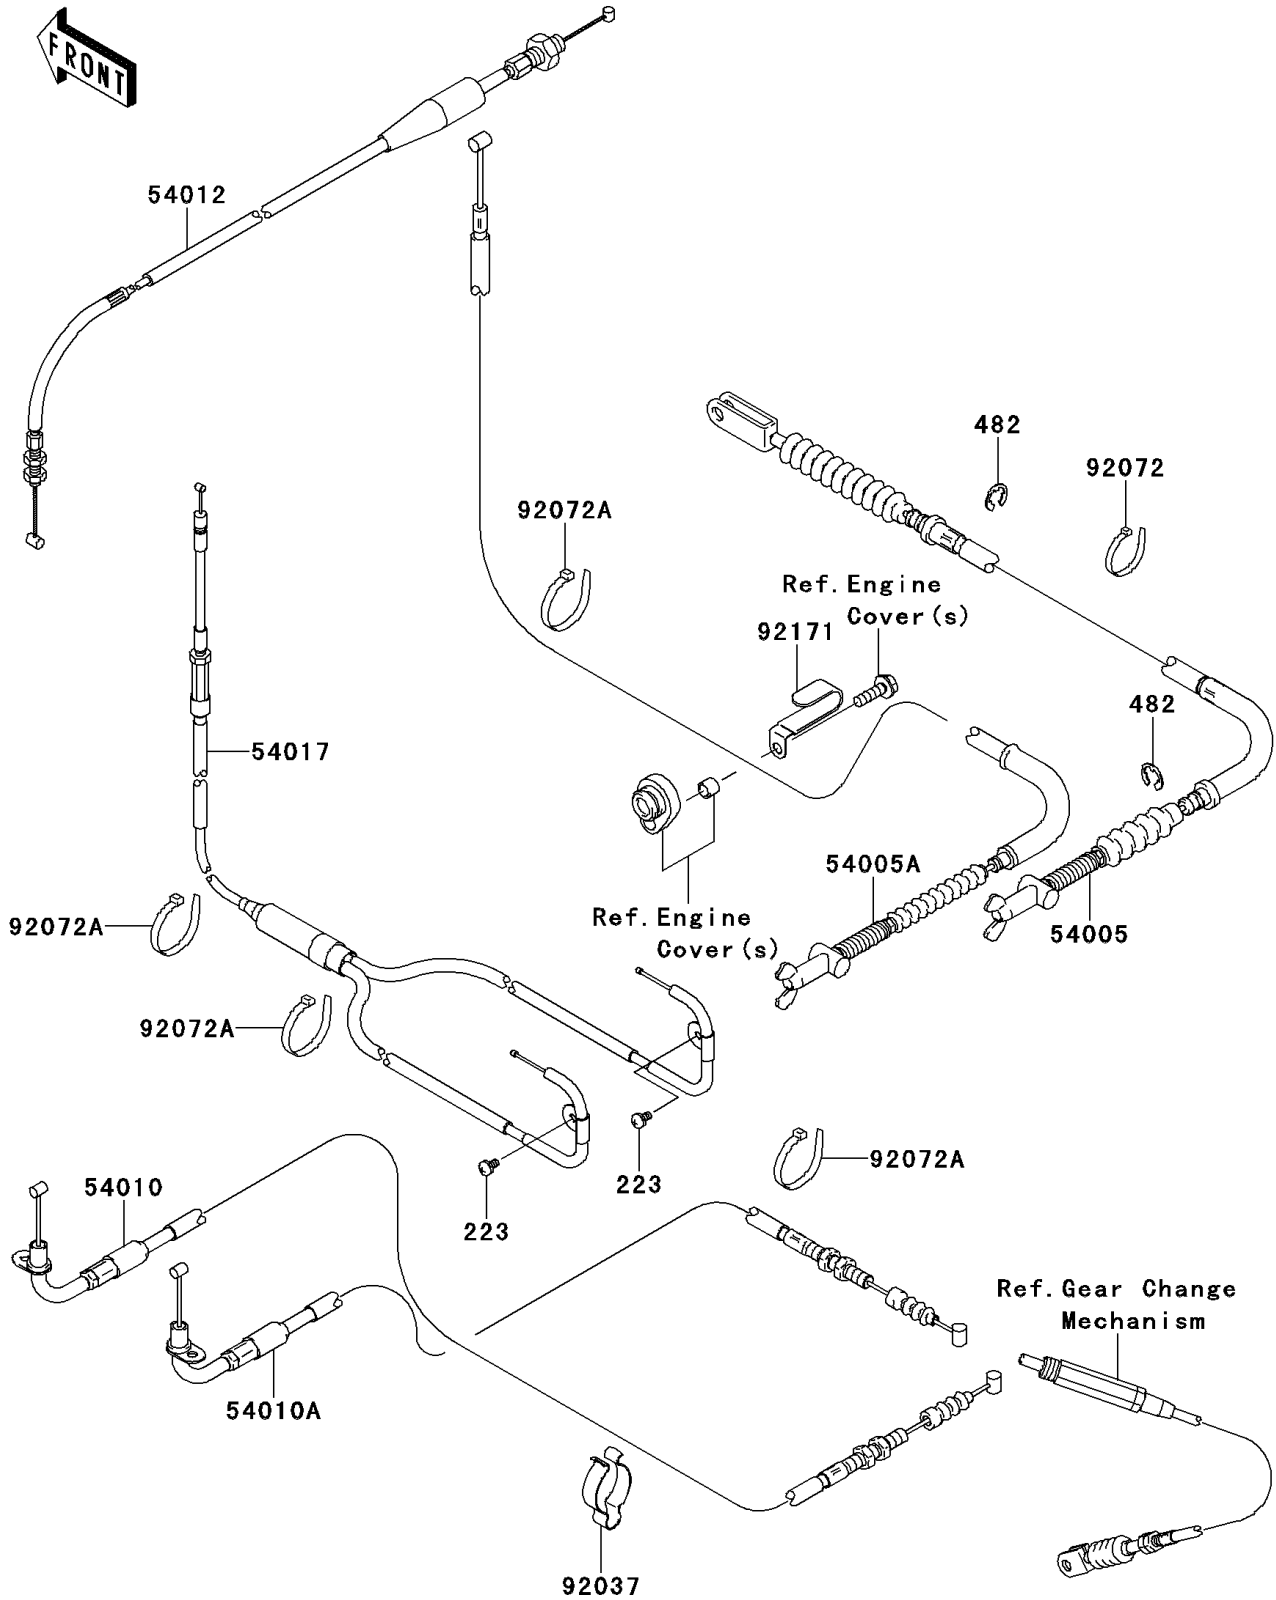

2006 KFX700

PARTS DIAGRAM

Cables

F2540

2006 KFX700

PARTS LIST

Cables

ITEM NAME	PART NUMBER	QUANTITY
SCREW-PAN-WS-CROS,4X8 (Ref # 223)	223AA0408	2
CIRCLIP-TYPE-E,8MM (Ref # 482)	482EA8000	2
CABLE-BRAKE,REAR (Ref # 54005)	54005-1217	1
CABLE-BRAKE,PARKING (Ref # 54005A)	54005-1218	1
CABLE,SHIFT,PULL (Ref # 54010)	54010-1130	1
CABLE,SHIFT,PUSH (Ref # 54010A)	54010-1131	1
CABLE-THROTTLE (Ref # 54012)	54012-0124	1
CABLE-STARTER (Ref # 54017)	54017-1226	1
CLAMP (Ref # 92037)	92037-093	1
BAND,L=123 (Ref # 92072)	92072-030	1
BAND,L=188 (Ref # 92072A)	92072-1239	4
CLAMP (Ref # 92171)	92171-1230	1