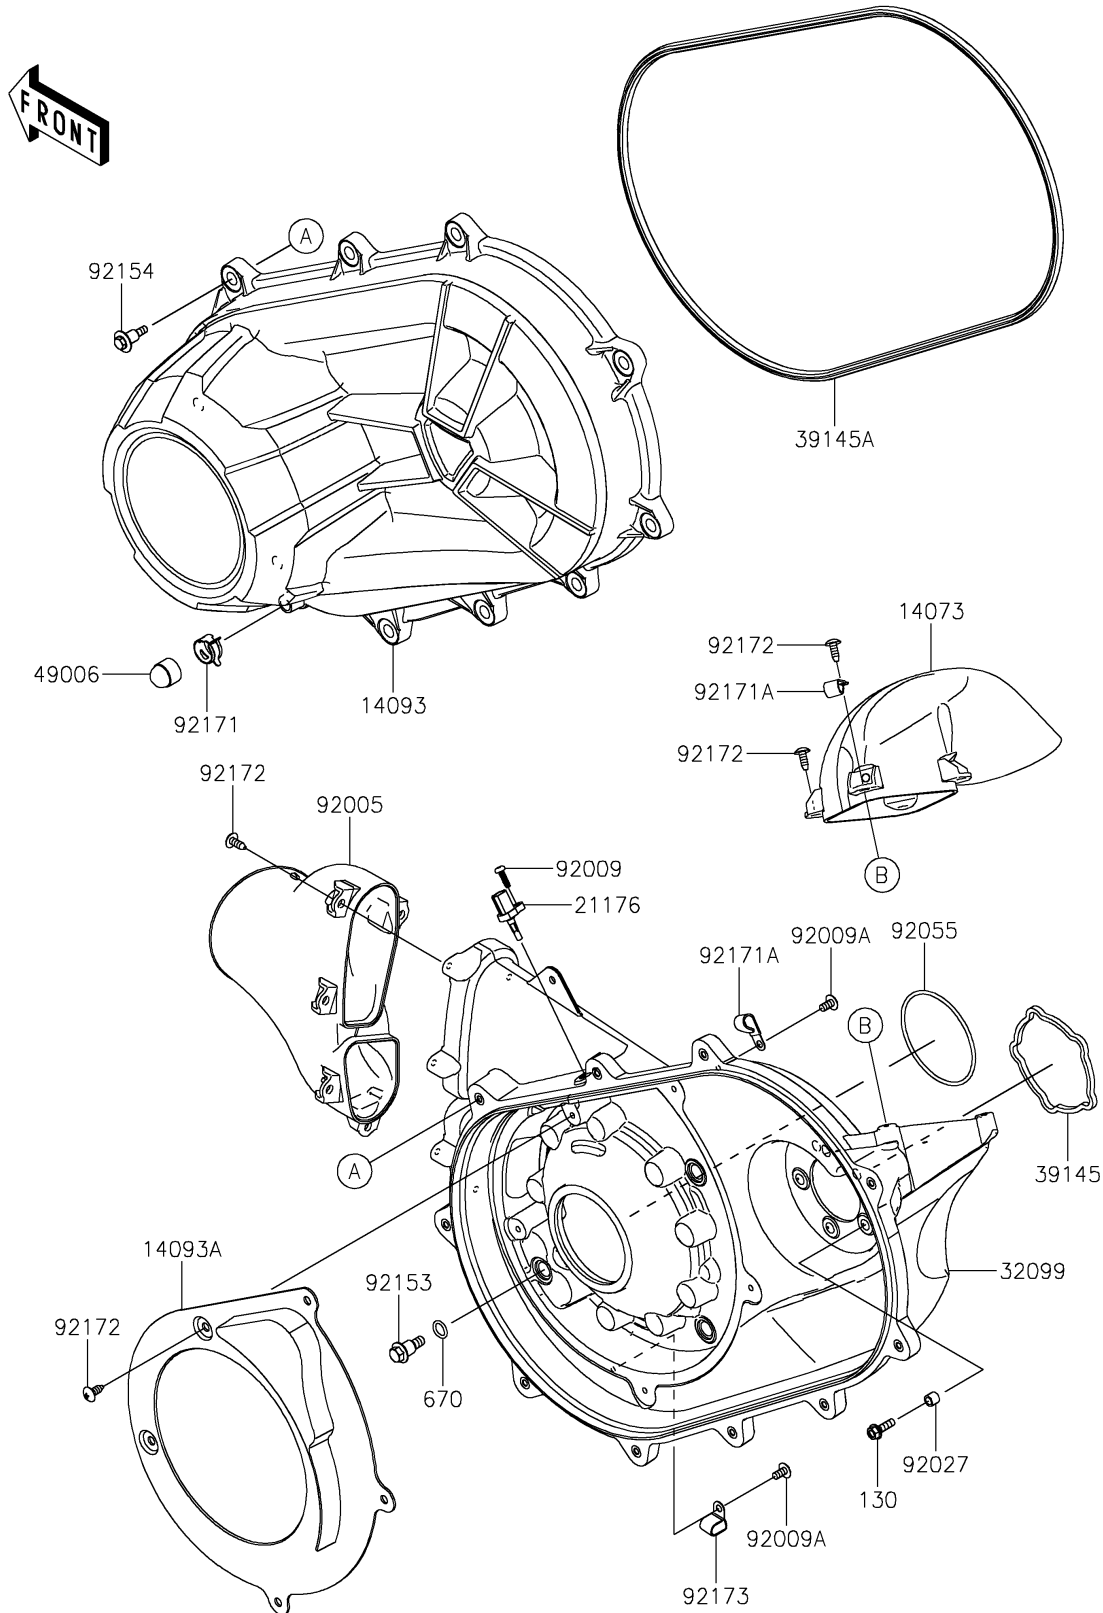

2026 RIDGE® PLATINUM RANCH EDITION HVAC

PARTS DIAGRAM

Converter Cover

E1393

2026 RIDGE® PLATINUM RANCH EDITION HVAC

PARTS LIST

Converter Cover

ITEM NAME	PART NUMBER	QUANTITY
DUCT,EXHAUST (Ref # 14073)	14073-1915	1
COVER,CVT (Ref # 14093)	14093-1453	1
COVER,AIR GUIDE (Ref # 14093A)	14093-1454	1
SENSOR,AIR TEMPERATURE (Ref # 21176)	21176-0048	1
CASE,CVT (Ref # 32099)	32099-0829	1
TRIM-SEAL (Ref # 39145)	39145-0714	1
TRIM-SEAL,CVT COVER (Ref # 39145A)	39145-0760	1
BOOT,DRAIN (Ref # 49006)	49006-3718	1
FITTING,INTAKE (Ref # 92005)	92005-1450	1
SCREW,TAPPING,5X16 (Ref # 92009)	92009-1264	1
SCREW,6X12 (Ref # 92009A)	92009-1480	2
COLLAR,6.8X10X8.5 (Ref # 92027)	92027-129	5
RING-O,84.4X3.1 (Ref # 92055)	92055-0916	1
BOLT,8X26.5 (Ref # 92153)	92153-0594	4
BOLT,CVT COVER (Ref # 92154)	92154-1522	10
CLAMP (Ref # 92171)	92171-0329	1
CLAMP (Ref # 92171A)	92171-0739	2
SCREW,6X16 (Ref # 92172)	92172-0284	14
CLAMP (Ref # 92173)	92173-2439	1
BOLT-FLANGED,6X20 (Ref # 130)	130BA0620	5
O RING,12MM (Ref # 670)	670D2012	4