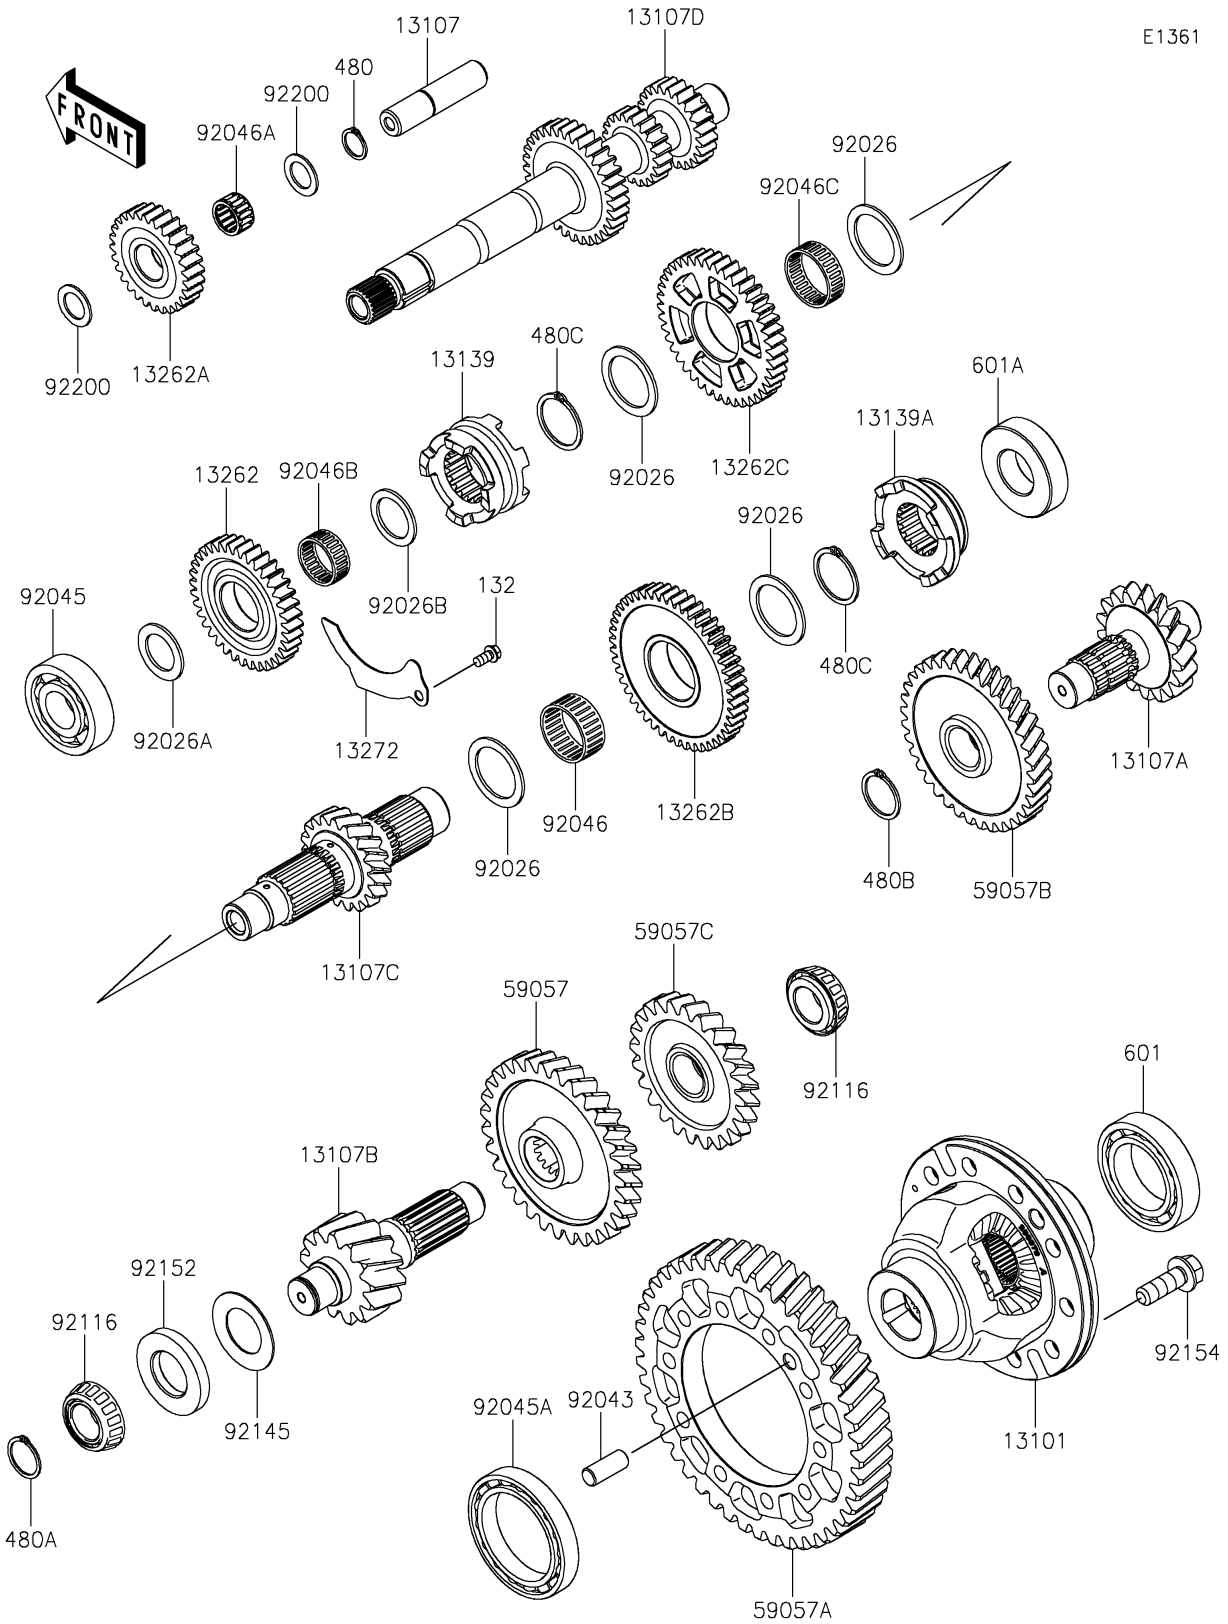

2026 RIDGE Platinum Ranch Edition HVAC

PARTS DIAGRAM

Transmission

E1361

2026 RIDGE Platinum Ranch Edition HVAC

PARTS LIST

Transmission

ITEM NAME	PART NUMBER	QUANTITY
GEAR-ASSY,DIFFERENTIAL (Ref # 13101)	13101-0735	1
SHAFT,REVERSE IDLER (Ref # 13107)	13107-0879	1
SHAFT,3RD,17T (Ref # 13107A)	13107-0965	1
SHAFT,4TH,13T (Ref # 13107B)	13107-0967	1
SHAFT,2ND,19T (Ref # 13107C)	13107-0974	1
SHAFT,INPUT (Ref # 13107D)	13107-1586	1
SHIFTER,HIGH&REV,19T (Ref # 13139)	13139-0037	1
SHIFTER,LOW,19T (Ref # 13139A)	13139-0042	1
GEAR,HIGH,36T (Ref # 13262)	13262-1655	1
GEAR-TRANSMISSION SPUR,REV,28T (Ref # 13262A)	13262-1703	1
GEAR-TRANSMISSION SPUR,LOW,47T (Ref # 13262B)	13262-1705	1
GEAR-TRANSMISSION SPUR,REV,42T (Ref # 13262C)	13262-1706	1
PLATE,OIL (Ref # 13272)	13272-2570	1
GEAR-HELICAL,31T (Ref # 59057)	59057-0039	1
GEAR-HELICAL,46T (Ref # 59057A)	59057-0040	1
GEAR-HELICAL,36T (Ref # 59057B)	59057-0042	1
GEAR-HELICAL,24T (Ref # 59057C)	59057-0046	1
SPACER,35.2X47X2 (Ref # 92026)	92026-0765	4
SPACER,25.2X38X2 (Ref # 92026A)	92026-0856	1
SPACER,28X38X2 (Ref # 92026B)	92026-1299	1
PIN,DOWEL,12X30 (Ref # 92043)	92043-0789	1
BEARING-BALL,6305RSH2 (Ref # 92045)	92045-0899	1
BEARING-BALL,6912 (Ref # 92045A)	92045-0965	1
BEARING-NEEDLE,35X40X17 (Ref # 92046)	92046-0611	1
BEARING-NEEDLE (Ref # 92046A)	92046-0634	1
BEARING-NEEDLE (Ref # 92046B)	92046-0635	1
BEARING-NEEDLE (Ref # 92046C)	92046-0636	1
BEARING-ROLLER (Ref # 92116)	92116-1053	2
SPRING (Ref # 92145)	92145-1837	1

2026 RIDGE Platinum Ranch Edition HVAC

PARTS LIST

Transmission

ITEM NAME	PART NUMBER	QUANTITY
COLLAR (Ref # 92152)	92152-2526	1
BOLT,12X35 (Ref # 92154)	92154-4495	10
WASHER,18.2X28X1.5 (Ref # 92200)	92200-0716	2
BOLT-FLANGED-SMALL,6X12 (Ref # 132)	132BA0612	1
CIRCLIP-TYPE-C,18MM (Ref # 480)	480J1800	1
CIRCLIP-TYPE-C,25MM (Ref # 480A)	480J2500	1
CIRCLIP (Ref # 480B)	480J2900	1
CIRCLIP (Ref # 480C)	480J3500	2
BEARING-BALL,6012 (Ref # 601)	601A6012	1
BEARING-BALL (Ref # 601A)	601A6206	1