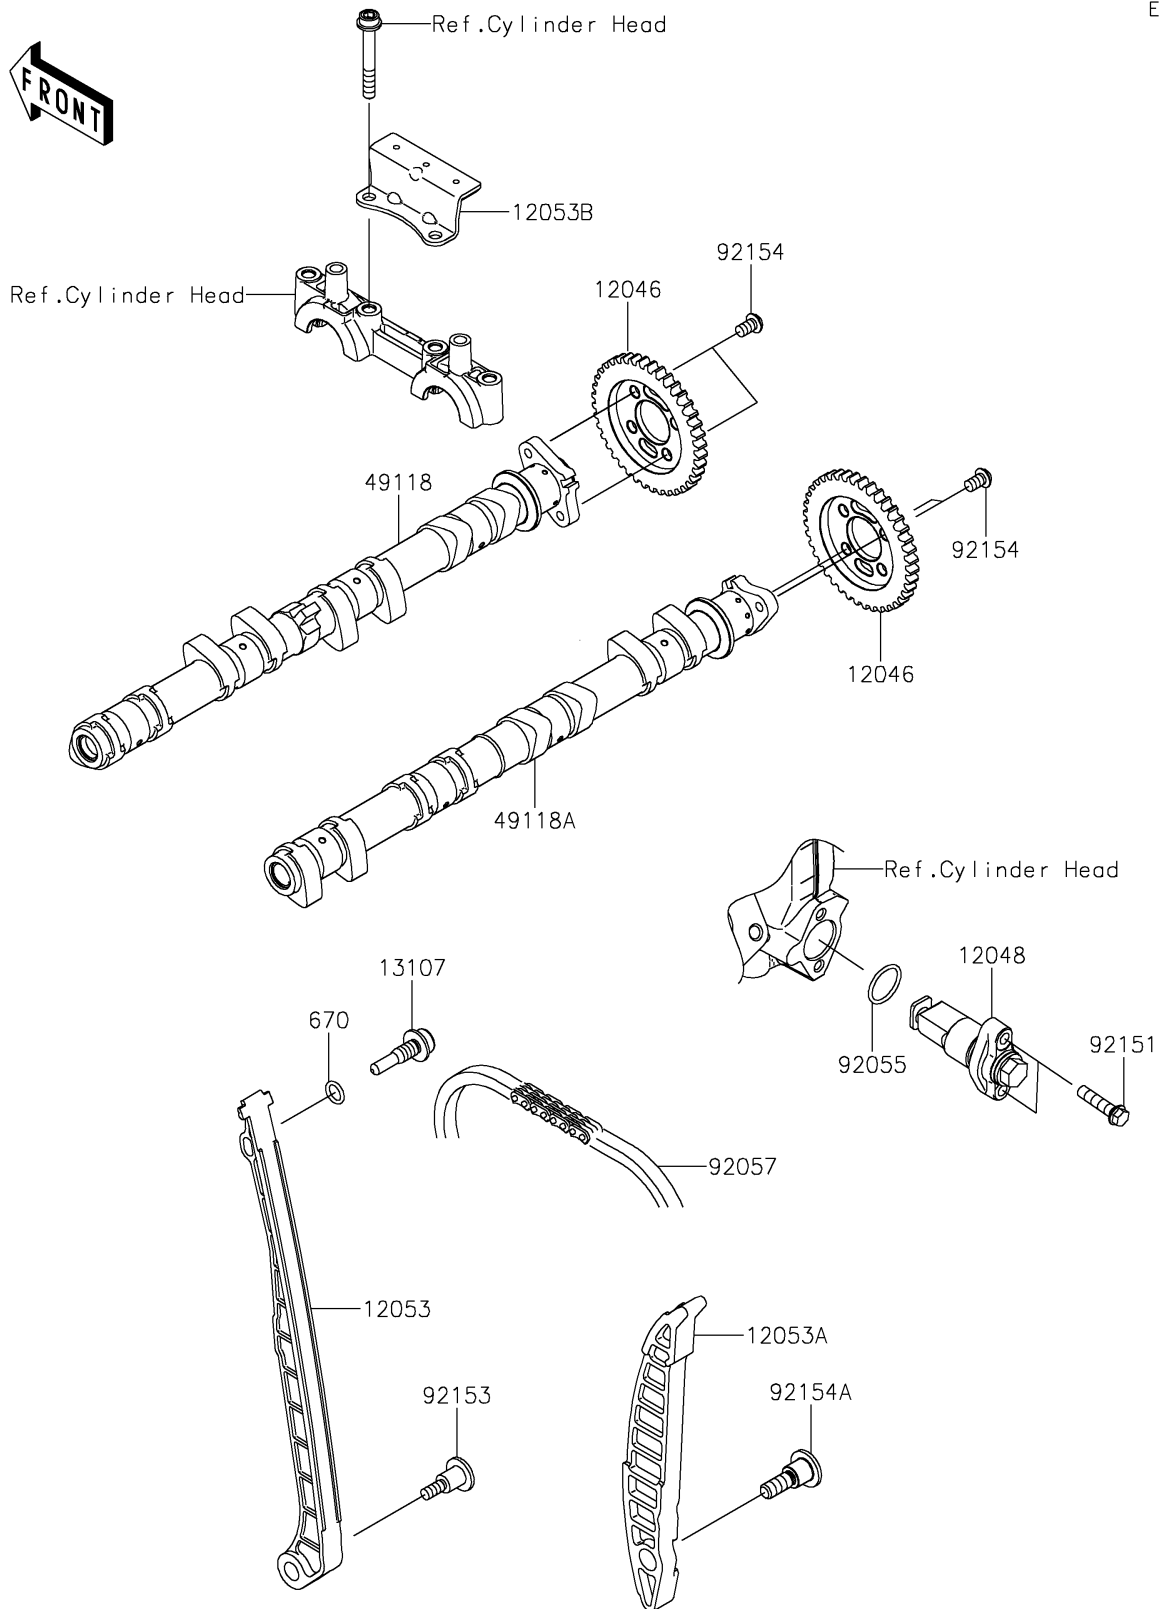

2026 RIDGE® PLATINUM RANCH EDITION HVAC

PARTS DIAGRAM

Camshaft(s)/Tensioner

E1230

2026 RIDGE® PLATINUM RANCH EDITION HVAC

PARTS LIST

Camshaft(s)/Tensioner

ITEM NAME

PART NUMBER

QUANTITY
