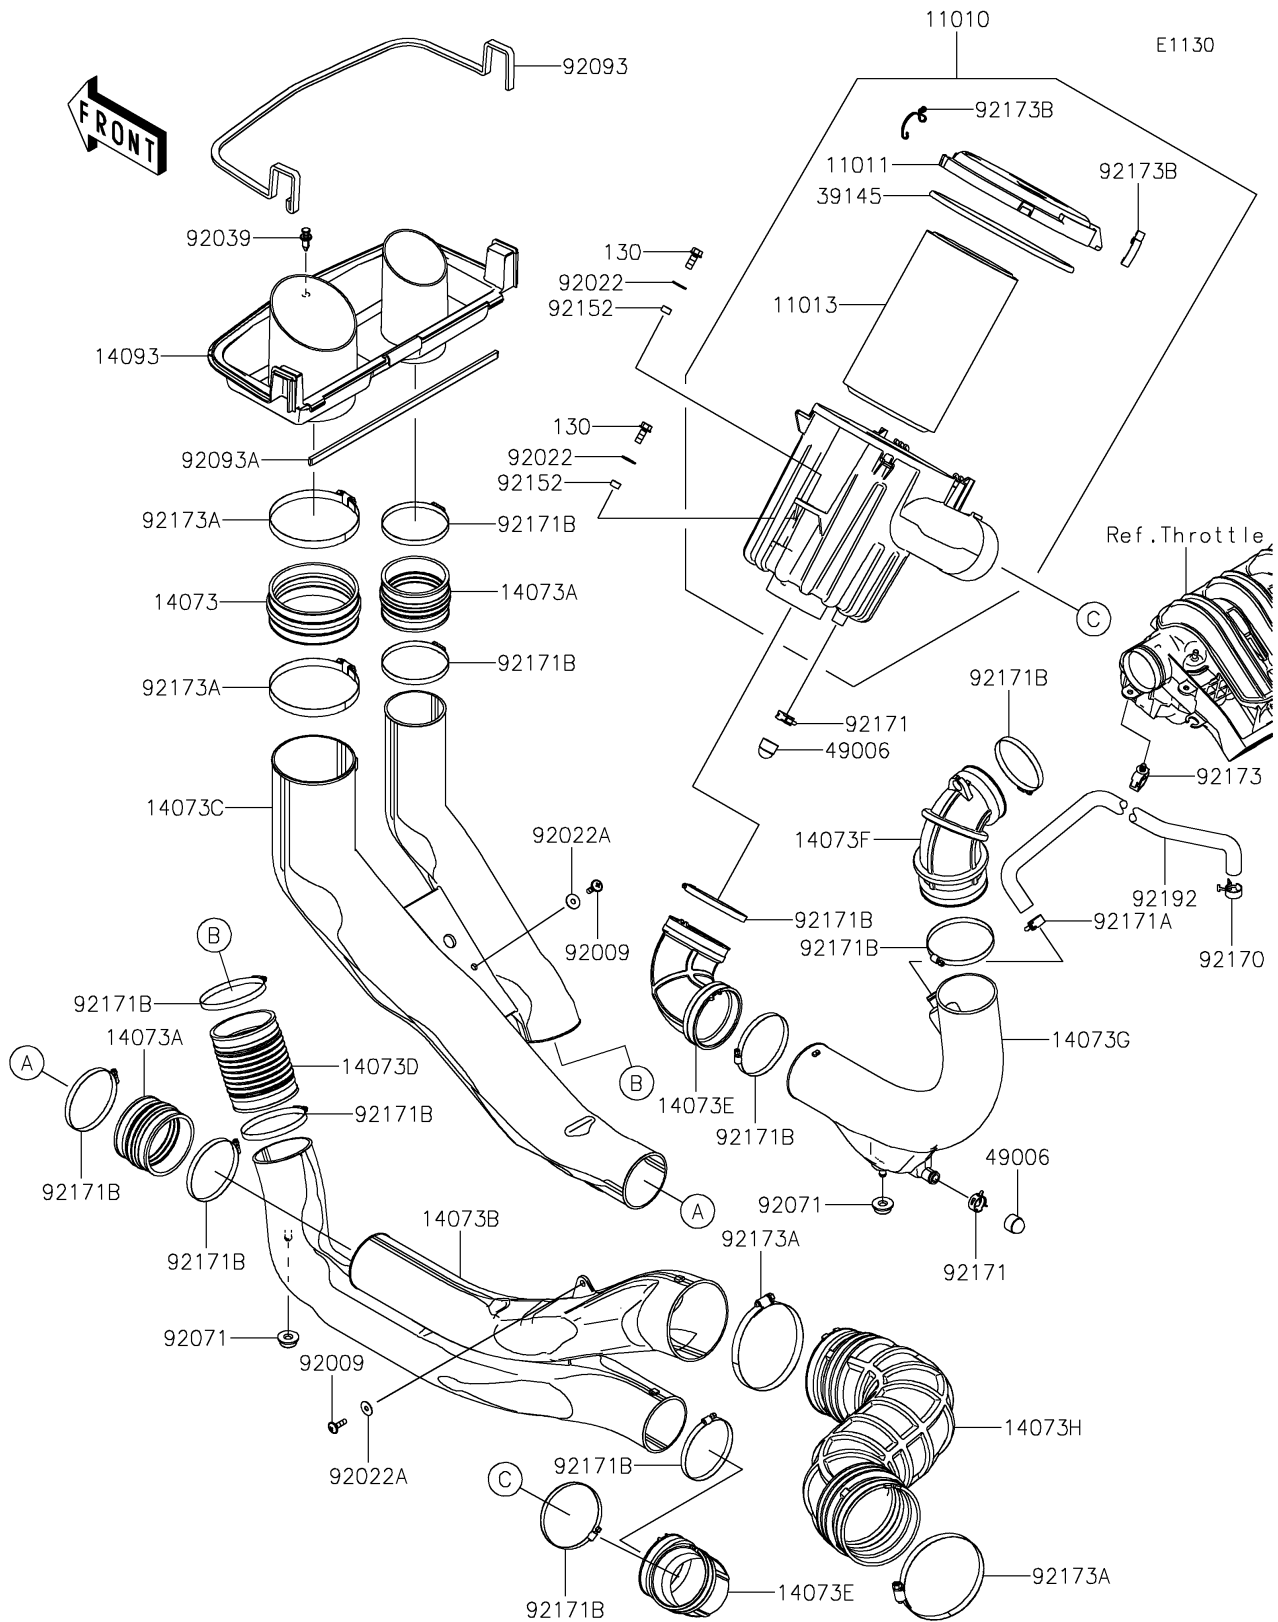

2026 RIDGE® PLATINUM RANCH EDITION HVAC

PARTS DIAGRAM

Air Cleaner

2026 RIDGE® PLATINUM RANCH EDITION HVAC

PARTS LIST

Air Cleaner

ITEM NAME	PART NUMBER	QUANTITY
FILTER-ASSY-AIR (Ref # 11010)	11010-1850	1
CASE-AIR FILTER,UPP (Ref # 11011)	11011-0977	1
ELEMENT-AIR FILTER (Ref # 11013)	11013-0782	1
DUCT (Ref # 14073)	14073-0909	1
DUCT,A/F CASE (Ref # 14073A)	14073-0923	2
DUCT,CVT RR (Ref # 14073B)	14073-1905	1
DUCT,CVT FR (Ref # 14073C)	14073-1906	1
DUCT,CVT CNT (Ref # 14073D)	14073-1908	1
DUCT,A/C BOX (Ref # 14073E)	14073-1912	2
DUCT,THROTTLE (Ref # 14073F)	14073-1913	1
DUCT,CHAMBER (Ref # 14073G)	14073-1922	1
DUCT,CVT INTAKE (Ref # 14073H)	14073-1951	1
COVER,INTAKE (Ref # 14093)	14093-1446	1
TRIM-SEAL (Ref # 39145)	39145-0762	1
BOOT,DRAIN (Ref # 49006)	49006-3718	2
SCREW,6X22 (Ref # 92009)	92009-1441	2
WASHER,8.5X20X1.6 (Ref # 92022)	92022-1561	2
WASHER,PLAIN,6.5X20X1 (Ref # 92022A)	92022-165	2
RIVET (Ref # 92039)	92039-0776	1
GROMMET (Ref # 92071)	92071-0829	2
SEAL (Ref # 92093)	92093-0792	1
SEAL (Ref # 92093A)	92093-0793	1
COLLAR,8.8X12.3X6.9 (Ref # 92152)	92152-1853	2
CLAMP (Ref # 92170)	92170-1060	1
CLAMP (Ref # 92171)	92171-0329	2
CLAMP (Ref # 92171A)	92171-1277	1
CLAMP (Ref # 92171B)	92171-1383	12
CLAMP (Ref # 92173)	92173-0861	1
CLAMP,130MM (Ref # 92173A)	92173-1938	4

2026 RIDGE® PLATINUM RANCH EDITION HVAC

PARTS LIST

Air Cleaner

ITEM NAME	PART NUMBER	QUANTITY
CLAMP,AIR FILTER CASE (Ref # 92173B)	92173-2023	2
TUBE,BREATHER (Ref # 92192)	92192-2651	1
BOLT-FLANGED,8X20 (Ref # 130)	130BA0820	2