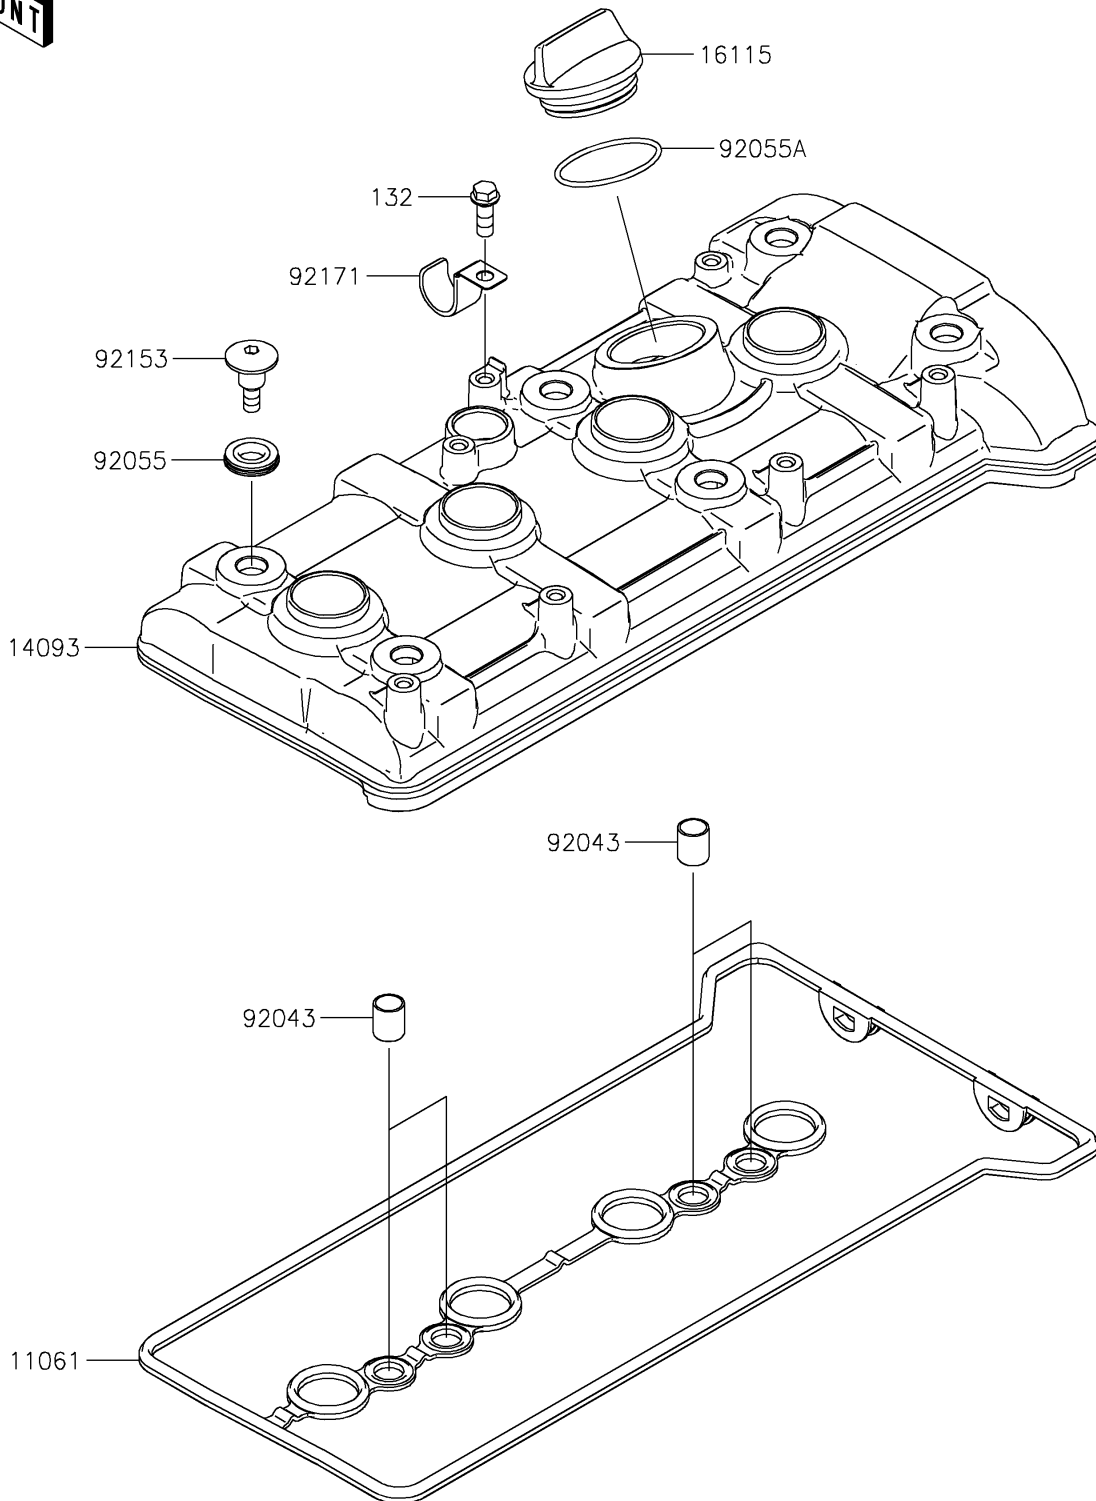

2026 RIDGE Platinum Ranch Edition HVAC

PARTS DIAGRAM Cylinder Head Cover

E1112