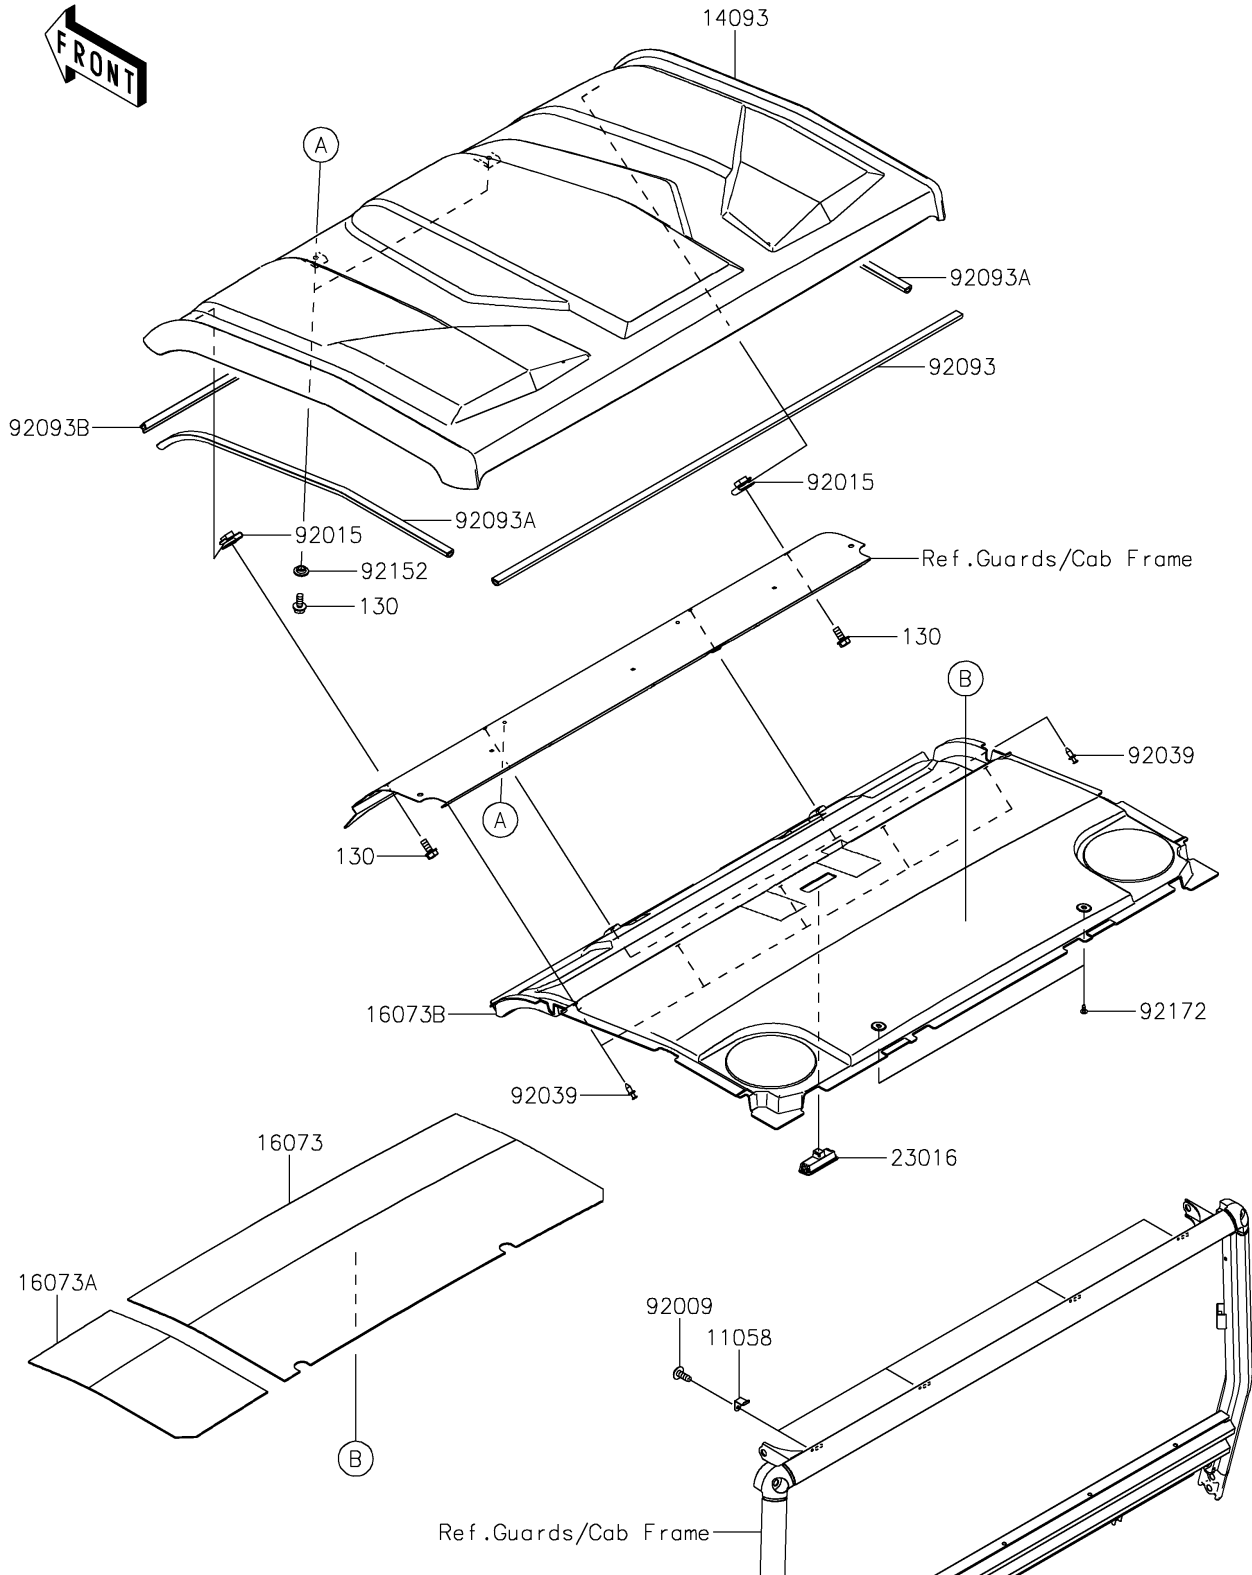

2026 RIDGE HVAC

PARTS DIAGRAM

Sun Top

F2876

2026 RIDGE HVAC

PARTS LIST

Sun Top

ITEM NAME	PART NUMBER	QUANTITY
BRACKET,ROOF (Ref # 11058)	11058-0254	4
COVER,ROOF (Ref # 14093)	14093-1352	1
INSULATOR,HEAT,RH (Ref # 16073)	16073-0981	1
INSULATOR,HEAT,LH (Ref # 16073A)	16073-0982	1
INSULATOR,ROOM LIGHT (Ref # 16073B)	16073-0991	1
LAMP-ASSY,ROOM (Ref # 23016)	23016-0673	1
SCREW,TAPPING,6X16 (Ref # 92009)	92009-1166	4
NUT,6MM (Ref # 92015)	92015-1602	2
RIVET (Ref # 92039)	92039-0776	7
SEAL,ROOF,RR (Ref # 92093)	92093-0778	1
SEAL,ROOF,SIDE (Ref # 92093A)	92093-0779	2
SEAL,ROOF,FR (Ref # 92093B)	92093-0812	1
COLLAR,6.3X9.5X4.1 (Ref # 92152)	92152-1571	2
SCREW,6X16 (Ref # 92172)	92172-0284	2
BOLT-FLANGED,6X14 (Ref # 130)	130BA0614	4