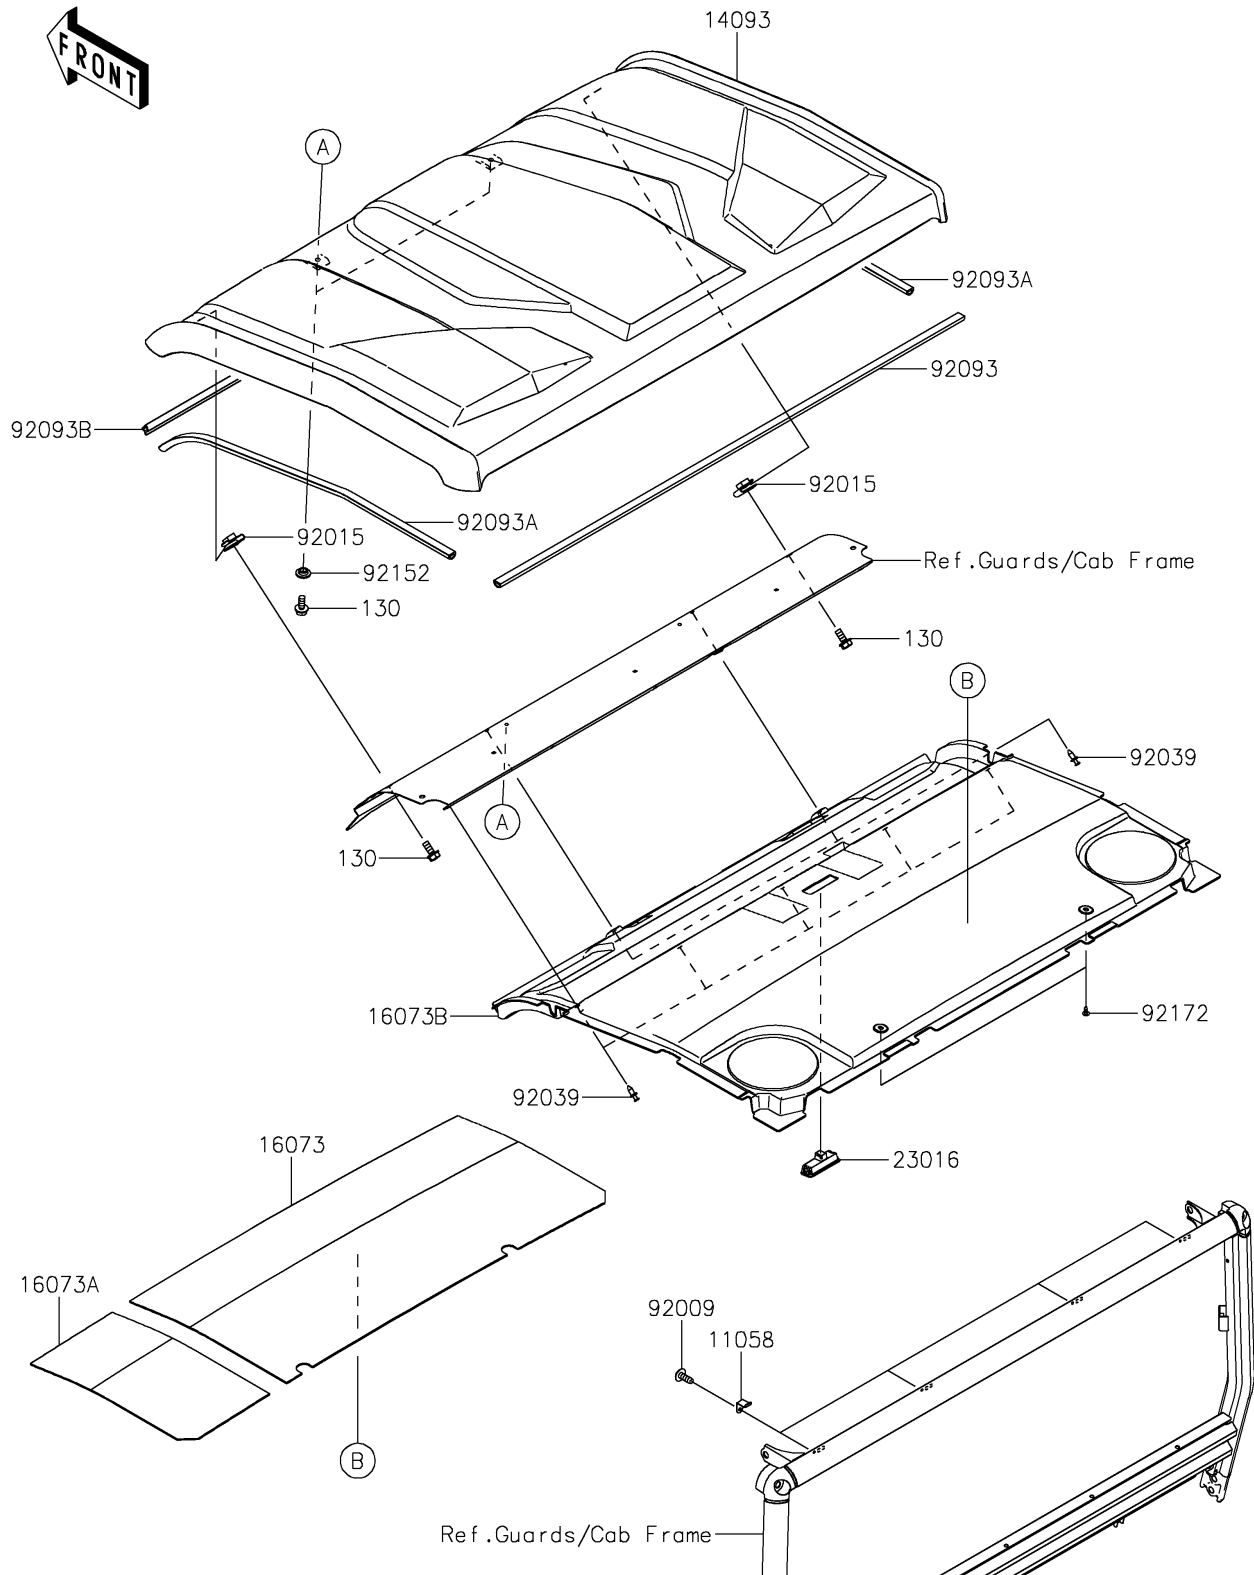

2026 RIDGE® HVAC CAMO

PARTS DIAGRAM

Sun Top

F2876

2026 RIDGE® HVAC CAMO

PARTS LIST

Sun Top

ITEM NAME	PART NUMBER	QUANTITY
BRACKET,ROOF (Ref # 11058)	11058-0254	4
COVER,ROOF (Ref # 14093)	14093-1352	1
INSULATOR,HEAT,RH (Ref # 16073)	16073-0981	1
INSULATOR,HEAT,LH (Ref # 16073A)	16073-0982	1
INSULATOR,ROOM LIGHT (Ref # 16073B)	16073-0991	1
LAMP-ASSY,ROOM (Ref # 23016)	23016-0673	1
SCREW,TAPPING,6X16 (Ref # 92009)	92009-1166	4
NUT,6MM (Ref # 92015)	92015-1602	2
RIVET (Ref # 92039)	92039-0776	7
SEAL,ROOF,RR (Ref # 92093)	92093-0778	1
SEAL,ROOF,SIDE (Ref # 92093A)	92093-0779	2
SEAL,ROOF,FR (Ref # 92093B)	92093-0812	1
COLLAR,6.3X9.5X4.1 (Ref # 92152)	92152-1571	2
SCREW,6X16 (Ref # 92172)	92172-0284	2
BOLT-FLANGED,6X14 (Ref # 130)	130BA0614	4