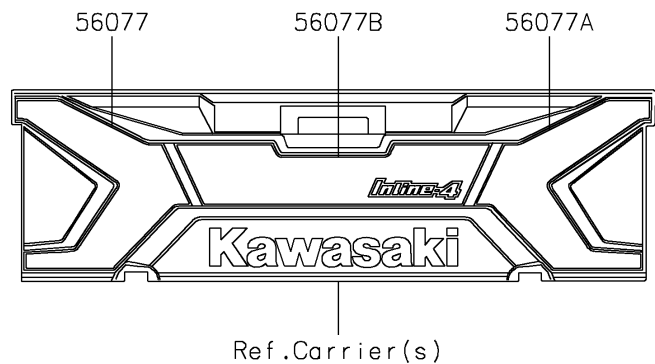

2026 RIDGE® HVAC CAMO

PARTS DIAGRAM

Decals(Camouflage)(TTFAN/TTFAL)

F2861B

2026 RIDGE® HVAC CAMO

PARTS LIST

Decals(Camouflage)(TTFAN/TTFAL)

ITEM NAME

PART NUMBER

QUANTITY
