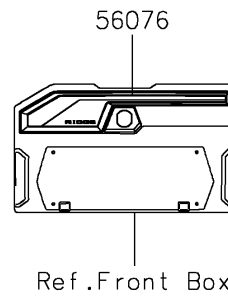

2026 RIDGE® HVAC CAMO

PARTS DIAGRAM

Decals(Camouflage)(TTFAN/TTFAL)

F2861B

2026 RIDGE® HVAC CAMO

PARTS LIST

Decals(Camouflage)(TTFAN/TTFAL)

ITEM NAME	PART NUMBER	QUANTITY
MARK,KAWASAKI (Ref # 56054)	56054-3890	1
MARK,DOOR COVER,KAWASAKI (Ref # 56054A)	56054-4315	2
PATTERN,PANEL COVER (Ref # 56076)	56076-7891	1
PATTERN,DOOR COVER,LH,INNER (Ref # 56076A)	56076-7892	1
PATTERN,DOOR COVER,RH,INNER (Ref # 56076B)	56076-7893	1
PATTERN,TAIL GATE,LH (Ref # 56077)	56077-2439	1
PATTERN,TAIL GATE,RH (Ref # 56077A)	56077-2440	1
PATTERN,TAIL GATE,CNT (Ref # 56077B)	56077-2441	1
PATTERN,RR FENDER,LH (Ref # 56077C)	56077-2651	1
PATTERN,RR FENDER,RH (Ref # 56077D)	56077-2652	1