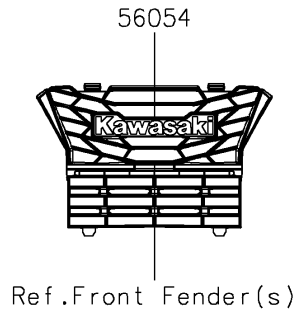

2026 RIDGE® HVAC CAMO

PARTS DIAGRAM

Decals(Camouflage)(TTFAN/TTFAL)

F2861B

2026 RIDGE® HVAC CAMO

PARTS LIST

Decals(Camouflage)(TTFAN/TTFAL)

ITEM NAME	PART NUMBER	QUANTITY
MARK,KAWASAKI (Ref # 56054)	56054-3890	1
MARK,DOOR COVER,KAWASAKI (Ref # 56054A)	56054-4315	2
PATTERN,PANEL COVER (Ref # 56076)	56076-7891	1
PATTERN,DOOR COVER,LH,INNER (Ref # 56076A)	56076-7892	1
PATTERN,DOOR COVER,RH,INNER (Ref # 56076B)	56076-7893	1
PATTERN,TAIL GATE,LH (Ref # 56077)	56077-2439	1
PATTERN,TAIL GATE,RH (Ref # 56077A)	56077-2440	1
PATTERN,TAIL GATE,CNT (Ref # 56077B)	56077-2441	1
PATTERN,RR FENDER,LH (Ref # 56077C)	56077-2651	1
PATTERN,RR FENDER,RH (Ref # 56077D)	56077-2652	1