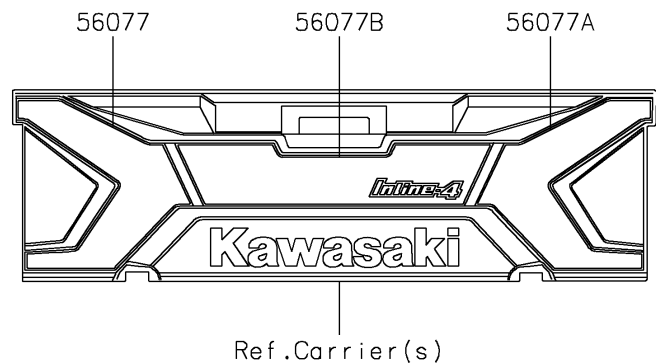

2026 RIDGE® HVAC CAMO

PARTS DIAGRAM

Decals(Camouflage)(TTFAN/TTFAL)

F2861B

2026 RIDGE® HVAC CAMO

PARTS LIST

Decals(Camouflage)(TTFAN/TTFAL)

ITEM NAME	PART NUMBER	QUANTITY
MARK,KAWASAKI (Ref # 56054)	56054-3890	1
MARK,DOOR COVER,KAWASAKI (Ref # 56054A)	56054-4315	2
PATTERN,PANEL COVER (Ref # 56076)	56076-7891	1
PATTERN,DOOR COVER,LH,INNER (Ref # 56076A)	56076-7892	1
PATTERN,DOOR COVER,RH,INNER (Ref # 56076B)	56076-7893	1
PATTERN,TAIL GATE,LH (Ref # 56077)	56077-2439	1
PATTERN,TAIL GATE,RH (Ref # 56077A)	56077-2440	1
PATTERN,TAIL GATE,CNT (Ref # 56077B)	56077-2441	1
PATTERN,RR FENDER,LH (Ref # 56077C)	56077-2651	1
PATTERN,RR FENDER,RH (Ref # 56077D)	56077-2652	1