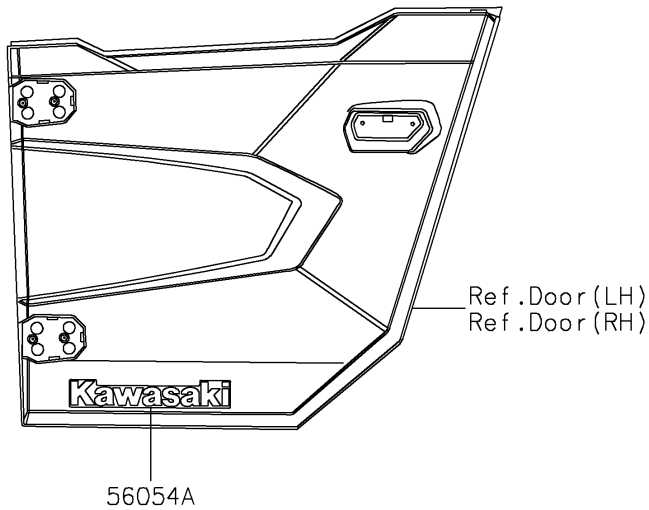

2026 RIDGE® HVAC CAMO

PARTS DIAGRAM

Decals(Camouflage)(TTFAN/TTFAL)

F2861B

2026 RIDGE® HVAC CAMO

PARTS LIST

Decals(Camouflage)(TTFAN/TTFAL)

ITEM NAME	PART NUMBER	QUANTITY
MARK,KAWASAKI (Ref # 56054)	56054-3890	1
MARK,DOOR COVER,KAWASAKI (Ref # 56054A)	56054-4315	2
PATTERN,PANEL COVER (Ref # 56076)	56076-7891	1
PATTERN,DOOR COVER,LH,INNER (Ref # 56076A)	56076-7892	1
PATTERN,DOOR COVER,RH,INNER (Ref # 56076B)	56076-7893	1
PATTERN,TAIL GATE,LH (Ref # 56077)	56077-2439	1
PATTERN,TAIL GATE,RH (Ref # 56077A)	56077-2440	1
PATTERN,TAIL GATE,CNT (Ref # 56077B)	56077-2441	1
PATTERN,RR FENDER,LH (Ref # 56077C)	56077-2651	1
PATTERN,RR FENDER,RH (Ref # 56077D)	56077-2652	1