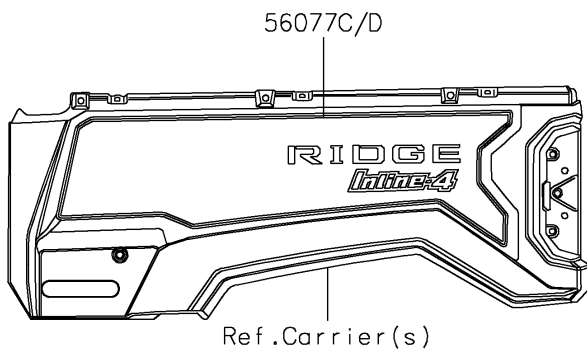

2026 RIDGE® HVAC CAMO

PARTS DIAGRAM

Decals(Camouflage)(TTFAN/TTFAL)

F2861B

2026 RIDGE® HVAC CAMO

PARTS LIST

Decals(Camouflage)(TTFAN/TTFAL)

ITEM NAME	PART NUMBER	QUANTITY
MARK,KAWASAKI (Ref # 56054)	56054-3890	1
MARK,DOOR COVER,KAWASAKI (Ref # 56054A)	56054-4315	2
PATTERN,PANEL COVER (Ref # 56076)	56076-7891	1
PATTERN,DOOR COVER,LH,INNER (Ref # 56076A)	56076-7892	1
PATTERN,DOOR COVER,RH,INNER (Ref # 56076B)	56076-7893	1
PATTERN,TAIL GATE,LH (Ref # 56077)	56077-2439	1
PATTERN,TAIL GATE,RH (Ref # 56077A)	56077-2440	1
PATTERN,TAIL GATE,CNT (Ref # 56077B)	56077-2441	1
PATTERN,RR FENDER,LH (Ref # 56077C)	56077-2651	1
PATTERN,RR FENDER,RH (Ref # 56077D)	56077-2652	1