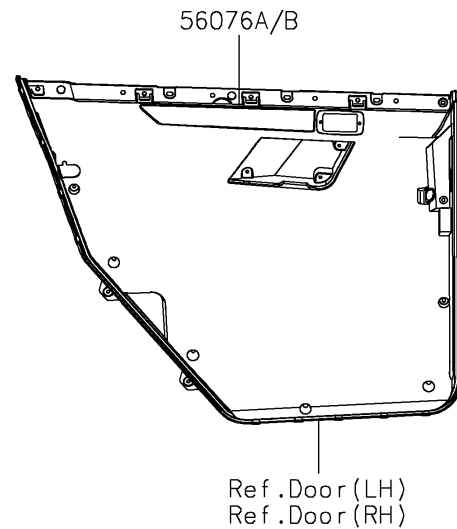

2026 RIDGE® HVAC CAMO

PARTS DIAGRAM

Decals(Camouflage)(TTFAN/TTFAL)

F2861B

2026 RIDGE® HVAC CAMO

PARTS LIST

Decals(Camouflage)(TTFAN/TTFAL)

ITEM NAME	PART NUMBER	QUANTITY
MARK,KAWASAKI (Ref # 56054)	56054-3890	1
MARK,DOOR COVER,KAWASAKI (Ref # 56054A)	56054-4315	2
PATTERN,PANEL COVER (Ref # 56076)	56076-7891	1
PATTERN,DOOR COVER,LH,INNER (Ref # 56076A)	56076-7892	1
PATTERN,DOOR COVER,RH,INNER (Ref # 56076B)	56076-7893	1
PATTERN,TAIL GATE,LH (Ref # 56077)	56077-2439	1
PATTERN,TAIL GATE,RH (Ref # 56077A)	56077-2440	1
PATTERN,TAIL GATE,CNT (Ref # 56077B)	56077-2441	1
PATTERN,RR FENDER,LH (Ref # 56077C)	56077-2651	1
PATTERN,RR FENDER,RH (Ref # 56077D)	56077-2652	1