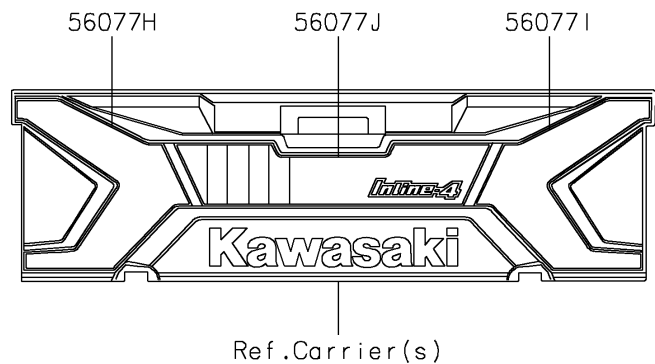

2026 RIDGE® HVAC

PARTS DIAGRAM

Decals(Beige)(TTFNN/TTFNL)

F2861A

2026 RIDGE® HVAC

PARTS LIST

Decals(Beige)(TTFNN/TTFNL)

ITEM NAME	PART NUMBER	QUANTITY
MARK,KAWASAKI (Ref # 56054)	56054-3890	1
MARK,DOOR COVER,KAWASAKI (Ref # 56054A)	56054-4315	2
PATTERN,PANEL COVER (Ref # 56076)	56076-7891	1
PATTERN,DOOR COVER,LH,INNER (Ref # 56076A)	56076-7892	1
PATTERN,DOOR COVER,RH,INNER (Ref # 56076B)	56076-7893	1
PATTERN,FR DOOR COVER,LH,UPP (Ref # 56077)	56077-7134	1
PATTERN,FR DOOR COVER,LH,LWR (Ref # 56077A)	56077-7135	1
PATTERN,FR DOOR COVER,LH,RR (Ref # 56077B)	56077-7136	1
PATTERN,FR DOOR COVER,RH,UPP (Ref # 56077C)	56077-7137	1
PATTERN,FR DOOR COVER,RH,LWR (Ref # 56077D)	56077-7138	1
PATTERN,FR DOOR COVER,RH,RR (Ref # 56077E)	56077-7139	1
PATTERN,RR FENDER,LH (Ref # 56077F)	56077-7140	1
PATTERN,RR FENDER,RH (Ref # 56077G)	56077-7141	1
PATTERN,TAIL GATE,LH (Ref # 56077H)	56077-7142	1
PATTERN,TAIL GATE,RH (Ref # 56077I)	56077-7143	1
PATTERN,TAIL GATE,CNT (Ref # 56077J)	56077-7144	1