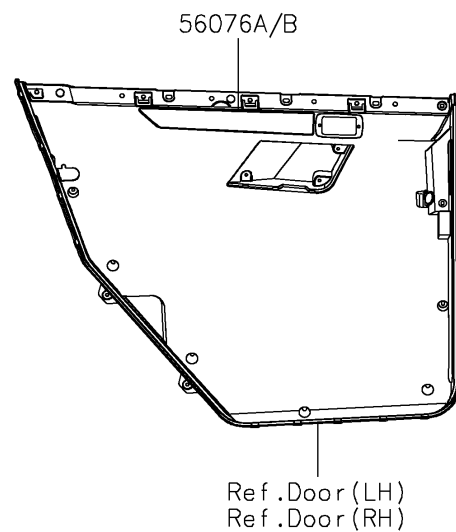

2026 RIDGE® HVAC

PARTS DIAGRAM

Decals(Beige)(TTFNN/TTFNL)

F2861A

2026 RIDGE® HVAC

PARTS LIST

Decals(Beige)(TTFNN/TTFNL)

ITEM NAME	PART NUMBER	QUANTITY
MARK,KAWASAKI (Ref # 56054)	56054-3890	1
MARK,DOOR COVER,KAWASAKI (Ref # 56054A)	56054-4315	2
PATTERN,PANEL COVER (Ref # 56076)	56076-7891	1
PATTERN,DOOR COVER,LH,INNER (Ref # 56076A)	56076-7892	1
PATTERN,DOOR COVER,RH,INNER (Ref # 56076B)	56076-7893	1
PATTERN,FR DOOR COVER,LH,UPP (Ref # 56077)	56077-7134	1
PATTERN,FR DOOR COVER,LH,LWR (Ref # 56077A)	56077-7135	1
PATTERN,FR DOOR COVER,LH,RR (Ref # 56077B)	56077-7136	1
PATTERN,FR DOOR COVER,RH,UPP (Ref # 56077C)	56077-7137	1
PATTERN,FR DOOR COVER,RH,LWR (Ref # 56077D)	56077-7138	1
PATTERN,FR DOOR COVER,RH,RR (Ref # 56077E)	56077-7139	1
PATTERN,RR FENDER,LH (Ref # 56077F)	56077-7140	1
PATTERN,RR FENDER,RH (Ref # 56077G)	56077-7141	1
PATTERN,TAIL GATE,LH (Ref # 56077H)	56077-7142	1
PATTERN,TAIL GATE,RH (Ref # 56077I)	56077-7143	1
PATTERN,TAIL GATE,CNT (Ref # 56077J)	56077-7144	1