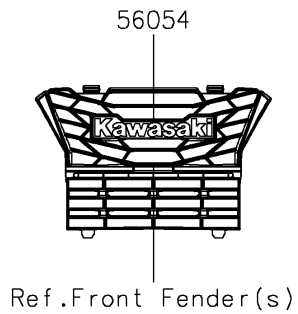

2026 RIDGE® HVAC

PARTS DIAGRAM

Decals(Beige)(TTFNN/TTFNL)

F2861A

2026 RIDGE® HVAC

PARTS LIST

Decals(Beige)(TTFNN/TTFNL)

ITEM NAME	PART NUMBER	QUANTITY
MARK,KAWASAKI (Ref # 56054)	56054-3890	1
MARK,DOOR COVER,KAWASAKI (Ref # 56054A)	56054-4315	2
PATTERN,PANEL COVER (Ref # 56076)	56076-7891	1
PATTERN,DOOR COVER,LH,INNER (Ref # 56076A)	56076-7892	1
PATTERN,DOOR COVER,RH,INNER (Ref # 56076B)	56076-7893	1
PATTERN,FR DOOR COVER,LH,UPP (Ref # 56077)	56077-7134	1
PATTERN,FR DOOR COVER,LH,LWR (Ref # 56077A)	56077-7135	1
PATTERN,FR DOOR COVER,LH,RR (Ref # 56077B)	56077-7136	1
PATTERN,FR DOOR COVER,RH,UPP (Ref # 56077C)	56077-7137	1
PATTERN,FR DOOR COVER,RH,LWR (Ref # 56077D)	56077-7138	1
PATTERN,FR DOOR COVER,RH,RR (Ref # 56077E)	56077-7139	1
PATTERN,RR FENDER,LH (Ref # 56077F)	56077-7140	1
PATTERN,RR FENDER,RH (Ref # 56077G)	56077-7141	1
PATTERN,TAIL GATE,LH (Ref # 56077H)	56077-7142	1
PATTERN,TAIL GATE,RH (Ref # 56077I)	56077-7143	1
PATTERN,TAIL GATE,CNT (Ref # 56077J)	56077-7144	1