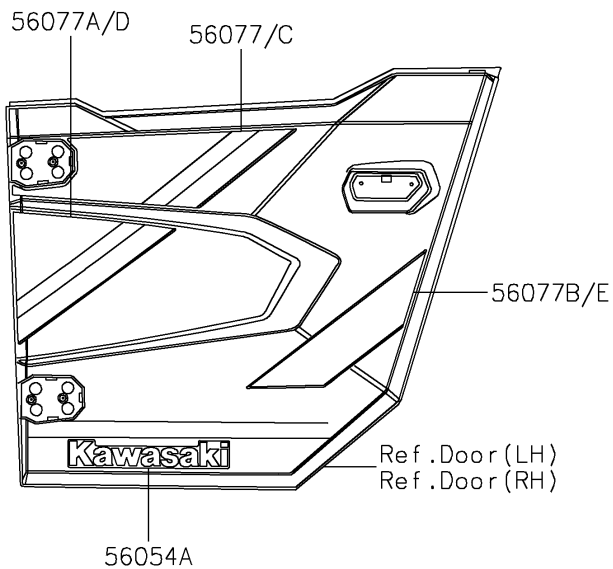

2026 RIDGE® HVAC

PARTS DIAGRAM

Decals(Beige)(TTFNN/TTFNL)

F2861A

2026 RIDGE® HVAC

PARTS LIST

Decals(Beige)(TTFNN/TTFNL)

ITEM NAME	PART NUMBER	QUANTITY
MARK,KAWASAKI (Ref # 56054)	56054-3890	1
MARK,DOOR COVER,KAWASAKI (Ref # 56054A)	56054-4315	2
PATTERN,PANEL COVER (Ref # 56076)	56076-7891	1
PATTERN,DOOR COVER,LH,INNER (Ref # 56076A)	56076-7892	1
PATTERN,DOOR COVER,RH,INNER (Ref # 56076B)	56076-7893	1
PATTERN,FR DOOR COVER,LH,UPP (Ref # 56077)	56077-7134	1
PATTERN,FR DOOR COVER,LH,LWR (Ref # 56077A)	56077-7135	1
PATTERN,FR DOOR COVER,LH,RR (Ref # 56077B)	56077-7136	1
PATTERN,FR DOOR COVER,RH,UPP (Ref # 56077C)	56077-7137	1
PATTERN,FR DOOR COVER,RH,LWR (Ref # 56077D)	56077-7138	1
PATTERN,FR DOOR COVER,RH,RR (Ref # 56077E)	56077-7139	1
PATTERN,RR FENDER,LH (Ref # 56077F)	56077-7140	1
PATTERN,RR FENDER,RH (Ref # 56077G)	56077-7141	1
PATTERN,TAIL GATE,LH (Ref # 56077H)	56077-7142	1
PATTERN,TAIL GATE,RH (Ref # 56077I)	56077-7143	1
PATTERN,TAIL GATE,CNT (Ref # 56077J)	56077-7144	1