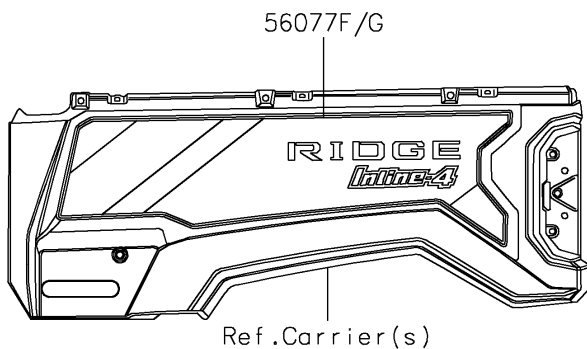

2026 RIDGE® HVAC

PARTS DIAGRAM

Decals(Beige)(TTFNN/TTFNL)

F2861A

2026 RIDGE® HVAC

PARTS LIST

Decals(Beige)(TTFNN/TTFNL)

ITEM NAME	PART NUMBER	QUANTITY
MARK,KAWASAKI (Ref # 56054)	56054-3890	1
MARK,DOOR COVER,KAWASAKI (Ref # 56054A)	56054-4315	2
PATTERN,PANEL COVER (Ref # 56076)	56076-7891	1
PATTERN,DOOR COVER,LH,INNER (Ref # 56076A)	56076-7892	1
PATTERN,DOOR COVER,RH,INNER (Ref # 56076B)	56076-7893	1
PATTERN,FR DOOR COVER,LH,UPP (Ref # 56077)	56077-7134	1
PATTERN,FR DOOR COVER,LH,LWR (Ref # 56077A)	56077-7135	1
PATTERN,FR DOOR COVER,LH,RR (Ref # 56077B)	56077-7136	1
PATTERN,FR DOOR COVER,RH,UPP (Ref # 56077C)	56077-7137	1
PATTERN,FR DOOR COVER,RH,LWR (Ref # 56077D)	56077-7138	1
PATTERN,FR DOOR COVER,RH,RR (Ref # 56077E)	56077-7139	1
PATTERN,RR FENDER,LH (Ref # 56077F)	56077-7140	1
PATTERN,RR FENDER,RH (Ref # 56077G)	56077-7141	1
PATTERN,TAIL GATE,LH (Ref # 56077H)	56077-7142	1
PATTERN,TAIL GATE,RH (Ref # 56077I)	56077-7143	1
PATTERN,TAIL GATE,CNT (Ref # 56077J)	56077-7144	1