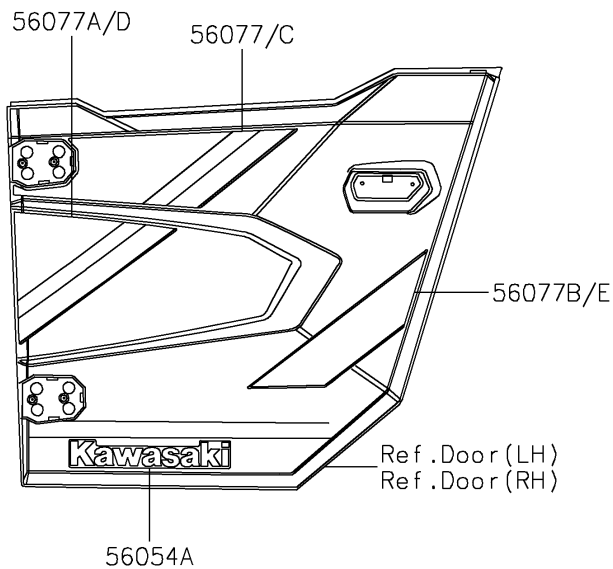

2026 RIDGE HVAC

PARTS DIAGRAM

Decals(Beige)(TTFNN/TTFNL)

F2861A

2026 RIDGE HVAC

PARTS LIST

Decals(Beige)(TTFNN/TTFNL)

| ITEM NAME | PART NUMBER | QUANTITY |
|---|-------------|----------|
| MARK,KAWASAKI (Ref # 56054) | 56054-3890 | 1 |
| MARK,DOOR COVER,KAWASAKI (Ref # 56054A) | 56054-4315 | 2 |
| PATTERN,PANEL COVER (Ref # 56076) | 56076-7891 | 1 |
| PATTERN,DOOR COVER,LH,INNER (Ref # 56076A) | 56076-7892 | 1 |
| PATTERN,DOOR COVER,RH,INNER (Ref # 56076B) | 56076-7893 | 1 |
| PATTERN,FR DOOR COVER,LH,UPP (Ref # 56077) | 56077-7134 | 1 |
| PATTERN,FR DOOR COVER,LH,LWR (Ref # 56077A) | 56077-7135 | 1 |
| PATTERN,FR DOOR COVER,LH,RR (Ref # 56077B) | 56077-7136 | 1 |
| PATTERN,FR DOOR COVER,RH,UPP (Ref # 56077C) | 56077-7137 | 1 |
| PATTERN,FR DOOR COVER,RH,LWR (Ref # 56077D) | 56077-7138 | 1 |
| PATTERN,FR DOOR COVER,RH,RR (Ref # 56077E) | 56077-7139 | 1 |
| PATTERN,RR FENDER,LH (Ref # 56077F) | 56077-7140 | 1 |
| PATTERN,RR FENDER,RH (Ref # 56077G) | 56077-7141 | 1 |
| PATTERN,TAIL GATE,LH (Ref # 56077H) | 56077-7142 | 1 |
| PATTERN,TAIL GATE,RH (Ref # 56077I) | 56077-7143 | 1 |
| PATTERN,TAIL GATE,CNT (Ref # 56077J) | 56077-7144 | 1 |