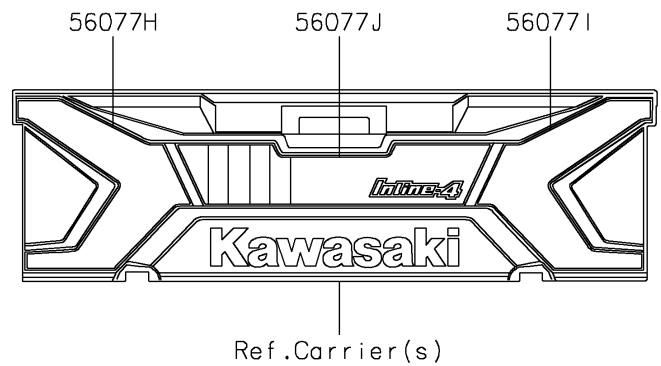

2026 RIDGE HVAC

PARTS DIAGRAM

Decals(Beige)(TTFNN/TTFNL)

F2861A

2026 RIDGE HVAC

PARTS LIST

Decals(Beige)(TTFNN/TTFNL)

| ITEM NAME | PART NUMBER | QUANTITY |
|---|-------------|----------|
| MARK,KAWASAKI (Ref # 56054) | 56054-3890 | 1 |
| MARK,DOOR COVER,KAWASAKI (Ref # 56054A) | 56054-4315 | 2 |
| PATTERN,PANEL COVER (Ref # 56076) | 56076-7891 | 1 |
| PATTERN,DOOR COVER,LH,INNER (Ref # 56076A) | 56076-7892 | 1 |
| PATTERN,DOOR COVER,RH,INNER (Ref # 56076B) | 56076-7893 | 1 |
| PATTERN,FR DOOR COVER,LH,UPP (Ref # 56077) | 56077-7134 | 1 |
| PATTERN,FR DOOR COVER,LH,LWR (Ref # 56077A) | 56077-7135 | 1 |
| PATTERN,FR DOOR COVER,LH,RR (Ref # 56077B) | 56077-7136 | 1 |
| PATTERN,FR DOOR COVER,RH,UPP (Ref # 56077C) | 56077-7137 | 1 |
| PATTERN,FR DOOR COVER,RH,LWR (Ref # 56077D) | 56077-7138 | 1 |
| PATTERN,FR DOOR COVER,RH,RR (Ref # 56077E) | 56077-7139 | 1 |
| PATTERN,RR FENDER,LH (Ref # 56077F) | 56077-7140 | 1 |
| PATTERN,RR FENDER,RH (Ref # 56077G) | 56077-7141 | 1 |
| PATTERN,TAIL GATE,LH (Ref # 56077H) | 56077-7142 | 1 |
| PATTERN,TAIL GATE,RH (Ref # 56077I) | 56077-7143 | 1 |
| PATTERN,TAIL GATE,CNT (Ref # 56077J) | 56077-7144 | 1 |