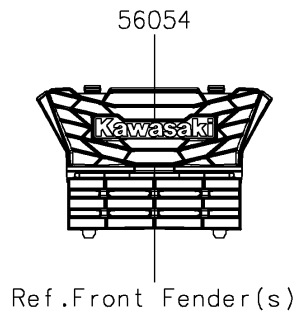

2026 RIDGE HVAC

PARTS DIAGRAM

Decals(Beige)(TTFNN/TTFNL)

F2861A

2026 RIDGE HVAC

PARTS LIST

Decals(Beige)(TTFNN/TTFNL)

| ITEM NAME | PART NUMBER | QUANTITY |
|---|-------------|----------|
| MARK,KAWASAKI (Ref # 56054) | 56054-3890 | 1 |
| MARK,DOOR COVER,KAWASAKI (Ref # 56054A) | 56054-4315 | 2 |
| PATTERN,PANEL COVER (Ref # 56076) | 56076-7891 | 1 |
| PATTERN,DOOR COVER,LH,INNER (Ref # 56076A) | 56076-7892 | 1 |
| PATTERN,DOOR COVER,RH,INNER (Ref # 56076B) | 56076-7893 | 1 |
| PATTERN,FR DOOR COVER,LH,UPP (Ref # 56077) | 56077-7134 | 1 |
| PATTERN,FR DOOR COVER,LH,LWR (Ref # 56077A) | 56077-7135 | 1 |
| PATTERN,FR DOOR COVER,LH,RR (Ref # 56077B) | 56077-7136 | 1 |
| PATTERN,FR DOOR COVER,RH,UPP (Ref # 56077C) | 56077-7137 | 1 |
| PATTERN,FR DOOR COVER,RH,LWR (Ref # 56077D) | 56077-7138 | 1 |
| PATTERN,FR DOOR COVER,RH,RR (Ref # 56077E) | 56077-7139 | 1 |
| PATTERN,RR FENDER,LH (Ref # 56077F) | 56077-7140 | 1 |
| PATTERN,RR FENDER,RH (Ref # 56077G) | 56077-7141 | 1 |
| PATTERN,TAIL GATE,LH (Ref # 56077H) | 56077-7142 | 1 |
| PATTERN,TAIL GATE,RH (Ref # 56077I) | 56077-7143 | 1 |
| PATTERN,TAIL GATE,CNT (Ref # 56077J) | 56077-7144 | 1 |