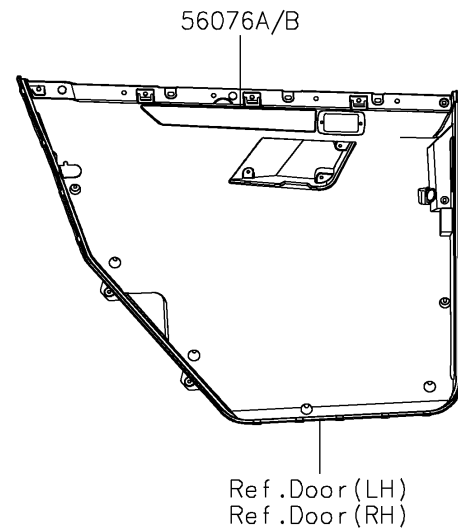

2026 RIDGE HVAC

PARTS DIAGRAM

Decals(Beige)(TTFNN/TTFNL)

F2861A

2026 RIDGE HVAC

PARTS LIST

Decals(Beige)(TTFNN/TTFNL)

| ITEM NAME | PART NUMBER | QUANTITY |
|---|-------------|----------|
| MARK,KAWASAKI (Ref # 56054) | 56054-3890 | 1 |
| MARK,DOOR COVER,KAWASAKI (Ref # 56054A) | 56054-4315 | 2 |
| PATTERN,PANEL COVER (Ref # 56076) | 56076-7891 | 1 |
| PATTERN,DOOR COVER,LH,INNER (Ref # 56076A) | 56076-7892 | 1 |
| PATTERN,DOOR COVER,RH,INNER (Ref # 56076B) | 56076-7893 | 1 |
| PATTERN,FR DOOR COVER,LH,UPP (Ref # 56077) | 56077-7134 | 1 |
| PATTERN,FR DOOR COVER,LH,LWR (Ref # 56077A) | 56077-7135 | 1 |
| PATTERN,FR DOOR COVER,LH,RR (Ref # 56077B) | 56077-7136 | 1 |
| PATTERN,FR DOOR COVER,RH,UPP (Ref # 56077C) | 56077-7137 | 1 |
| PATTERN,FR DOOR COVER,RH,LWR (Ref # 56077D) | 56077-7138 | 1 |
| PATTERN,FR DOOR COVER,RH,RR (Ref # 56077E) | 56077-7139 | 1 |
| PATTERN,RR FENDER,LH (Ref # 56077F) | 56077-7140 | 1 |
| PATTERN,RR FENDER,RH (Ref # 56077G) | 56077-7141 | 1 |
| PATTERN,TAIL GATE,LH (Ref # 56077H) | 56077-7142 | 1 |
| PATTERN,TAIL GATE,RH (Ref # 56077I) | 56077-7143 | 1 |
| PATTERN,TAIL GATE,CNT (Ref # 56077J) | 56077-7144 | 1 |