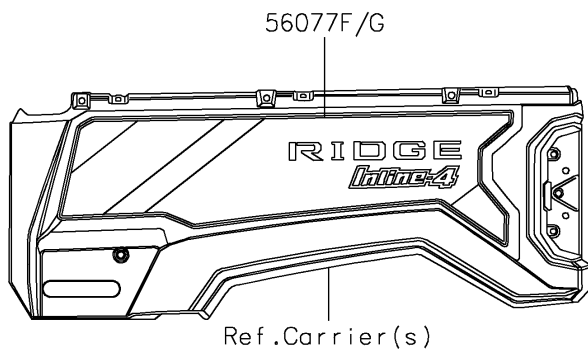

2026 RIDGE HVAC

PARTS DIAGRAM

Decals(Beige)(TTFNN/TTFNL)

F2861A

2026 RIDGE HVAC

PARTS LIST

Decals(Beige)(TTFNN/TTFNL)

| ITEM NAME | PART NUMBER | QUANTITY |
|---|-------------|----------|
| MARK,KAWASAKI (Ref # 56054) | 56054-3890 | 1 |
| MARK,DOOR COVER,KAWASAKI (Ref # 56054A) | 56054-4315 | 2 |
| PATTERN,PANEL COVER (Ref # 56076) | 56076-7891 | 1 |
| PATTERN,DOOR COVER,LH,INNER (Ref # 56076A) | 56076-7892 | 1 |
| PATTERN,DOOR COVER,RH,INNER (Ref # 56076B) | 56076-7893 | 1 |
| PATTERN,FR DOOR COVER,LH,UPP (Ref # 56077) | 56077-7134 | 1 |
| PATTERN,FR DOOR COVER,LH,LWR (Ref # 56077A) | 56077-7135 | 1 |
| PATTERN,FR DOOR COVER,LH,RR (Ref # 56077B) | 56077-7136 | 1 |
| PATTERN,FR DOOR COVER,RH,UPP (Ref # 56077C) | 56077-7137 | 1 |
| PATTERN,FR DOOR COVER,RH,LWR (Ref # 56077D) | 56077-7138 | 1 |
| PATTERN,FR DOOR COVER,RH,RR (Ref # 56077E) | 56077-7139 | 1 |
| PATTERN,RR FENDER,LH (Ref # 56077F) | 56077-7140 | 1 |
| PATTERN,RR FENDER,RH (Ref # 56077G) | 56077-7141 | 1 |
| PATTERN,TAIL GATE,LH (Ref # 56077H) | 56077-7142 | 1 |
| PATTERN,TAIL GATE,RH (Ref # 56077I) | 56077-7143 | 1 |
| PATTERN,TAIL GATE,CNT (Ref # 56077J) | 56077-7144 | 1 |