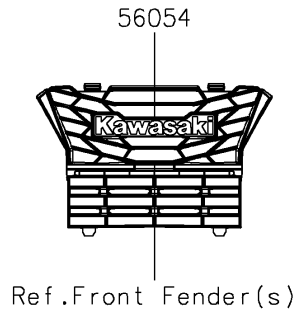

2026 RIDGE® HVAC CAMO

PARTS DIAGRAM

Decals(Beige)(TTFNN/TTFNL)

F2861A

2026 RIDGE® HVAC CAMO

PARTS LIST

Decals(Beige)(TTFNN/TTFNL)

ITEM NAME	PART NUMBER	QUANTITY
MARK,KAWASAKI (Ref # 56054)	56054-3890	1
MARK,DOOR COVER,KAWASAKI (Ref # 56054A)	56054-4315	2
PATTERN,PANEL COVER (Ref # 56076)	56076-7891	1
PATTERN,DOOR COVER,LH,INNER (Ref # 56076A)	56076-7892	1
PATTERN,DOOR COVER,RH,INNER (Ref # 56076B)	56076-7893	1
PATTERN,FR DOOR COVER,LH,UPP (Ref # 56077)	56077-7134	1
PATTERN,FR DOOR COVER,LH,LWR (Ref # 56077A)	56077-7135	1
PATTERN,FR DOOR COVER,LH,RR (Ref # 56077B)	56077-7136	1
PATTERN,FR DOOR COVER,RH,UPP (Ref # 56077C)	56077-7137	1
PATTERN,FR DOOR COVER,RH,LWR (Ref # 56077D)	56077-7138	1
PATTERN,FR DOOR COVER,RH,RR (Ref # 56077E)	56077-7139	1
PATTERN,RR FENDER,LH (Ref # 56077F)	56077-7140	1
PATTERN,RR FENDER,RH (Ref # 56077G)	56077-7141	1
PATTERN,TAIL GATE,LH (Ref # 56077H)	56077-7142	1
PATTERN,TAIL GATE,RH (Ref # 56077I)	56077-7143	1
PATTERN,TAIL GATE,CNT (Ref # 56077J)	56077-7144	1