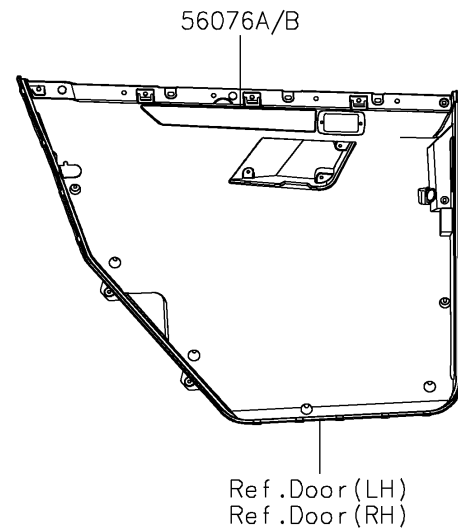

2026 RIDGE® HVAC CAMO

PARTS DIAGRAM

Decals(Beige)(TTFNN/TTFNL)

F2861A

2026 RIDGE® HVAC CAMO

PARTS LIST

Decals(Beige)(TTFNN/TTFNL)

ITEM NAME	PART NUMBER	QUANTITY
MARK,KAWASAKI (Ref # 56054)	56054-3890	1
MARK,DOOR COVER,KAWASAKI (Ref # 56054A)	56054-4315	2
PATTERN,PANEL COVER (Ref # 56076)	56076-7891	1
PATTERN,DOOR COVER,LH,INNER (Ref # 56076A)	56076-7892	1
PATTERN,DOOR COVER,RH,INNER (Ref # 56076B)	56076-7893	1
PATTERN,FR DOOR COVER,LH,UPP (Ref # 56077)	56077-7134	1
PATTERN,FR DOOR COVER,LH,LWR (Ref # 56077A)	56077-7135	1
PATTERN,FR DOOR COVER,LH,RR (Ref # 56077B)	56077-7136	1
PATTERN,FR DOOR COVER,RH,UPP (Ref # 56077C)	56077-7137	1
PATTERN,FR DOOR COVER,RH,LWR (Ref # 56077D)	56077-7138	1
PATTERN,FR DOOR COVER,RH,RR (Ref # 56077E)	56077-7139	1
PATTERN,RR FENDER,LH (Ref # 56077F)	56077-7140	1
PATTERN,RR FENDER,RH (Ref # 56077G)	56077-7141	1
PATTERN,TAIL GATE,LH (Ref # 56077H)	56077-7142	1
PATTERN,TAIL GATE,RH (Ref # 56077I)	56077-7143	1
PATTERN,TAIL GATE,CNT (Ref # 56077J)	56077-7144	1