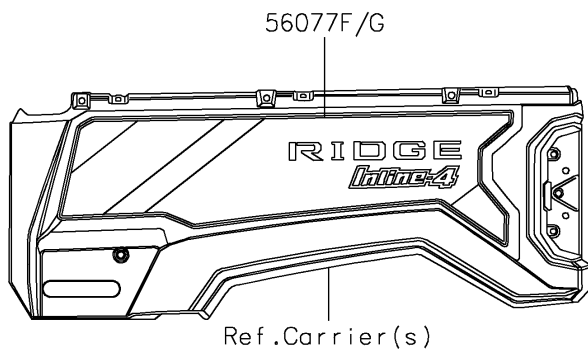

2026 RIDGE® HVAC CAMO

PARTS DIAGRAM

Decals(Beige)(TTFNN/TTFNL)

F2861A

2026 RIDGE® HVAC CAMO

PARTS LIST

Decals(Beige)(TTFNN/TTFNL)

ITEM NAME	PART NUMBER	QUANTITY
MARK,KAWASAKI (Ref # 56054)	56054-3890	1
MARK,DOOR COVER,KAWASAKI (Ref # 56054A)	56054-4315	2
PATTERN,PANEL COVER (Ref # 56076)	56076-7891	1
PATTERN,DOOR COVER,LH,INNER (Ref # 56076A)	56076-7892	1
PATTERN,DOOR COVER,RH,INNER (Ref # 56076B)	56076-7893	1
PATTERN,FR DOOR COVER,LH,UPP (Ref # 56077)	56077-7134	1
PATTERN,FR DOOR COVER,LH,LWR (Ref # 56077A)	56077-7135	1
PATTERN,FR DOOR COVER,LH,RR (Ref # 56077B)	56077-7136	1
PATTERN,FR DOOR COVER,RH,UPP (Ref # 56077C)	56077-7137	1
PATTERN,FR DOOR COVER,RH,LWR (Ref # 56077D)	56077-7138	1
PATTERN,FR DOOR COVER,RH,RR (Ref # 56077E)	56077-7139	1
PATTERN,RR FENDER,LH (Ref # 56077F)	56077-7140	1
PATTERN,RR FENDER,RH (Ref # 56077G)	56077-7141	1
PATTERN,TAIL GATE,LH (Ref # 56077H)	56077-7142	1
PATTERN,TAIL GATE,RH (Ref # 56077I)	56077-7143	1
PATTERN,TAIL GATE,CNT (Ref # 56077J)	56077-7144	1