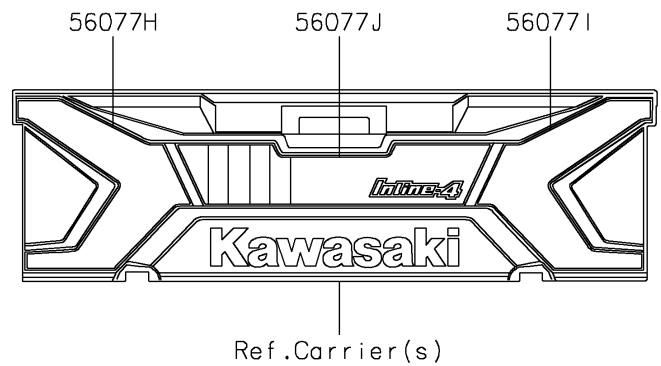

2026 RIDGE® HVAC CAMO

PARTS DIAGRAM

Decals(Beige)(TTFNN/TTFNL)

F2861A

2026 RIDGE® HVAC CAMO

PARTS LIST

Decals(Beige)(TTFNN/TTFNL)

ITEM NAME	PART NUMBER	QUANTITY
MARK,KAWASAKI (Ref # 56054)	56054-3890	1
MARK,DOOR COVER,KAWASAKI (Ref # 56054A)	56054-4315	2
PATTERN,PANEL COVER (Ref # 56076)	56076-7891	1
PATTERN,DOOR COVER,LH,INNER (Ref # 56076A)	56076-7892	1
PATTERN,DOOR COVER,RH,INNER (Ref # 56076B)	56076-7893	1
PATTERN,FR DOOR COVER,LH,UPP (Ref # 56077)	56077-7134	1
PATTERN,FR DOOR COVER,LH,LWR (Ref # 56077A)	56077-7135	1
PATTERN,FR DOOR COVER,LH,RR (Ref # 56077B)	56077-7136	1
PATTERN,FR DOOR COVER,RH,UPP (Ref # 56077C)	56077-7137	1
PATTERN,FR DOOR COVER,RH,LWR (Ref # 56077D)	56077-7138	1
PATTERN,FR DOOR COVER,RH,RR (Ref # 56077E)	56077-7139	1
PATTERN,RR FENDER,LH (Ref # 56077F)	56077-7140	1
PATTERN,RR FENDER,RH (Ref # 56077G)	56077-7141	1
PATTERN,TAIL GATE,LH (Ref # 56077H)	56077-7142	1
PATTERN,TAIL GATE,RH (Ref # 56077I)	56077-7143	1
PATTERN,TAIL GATE,CNT (Ref # 56077J)	56077-7144	1