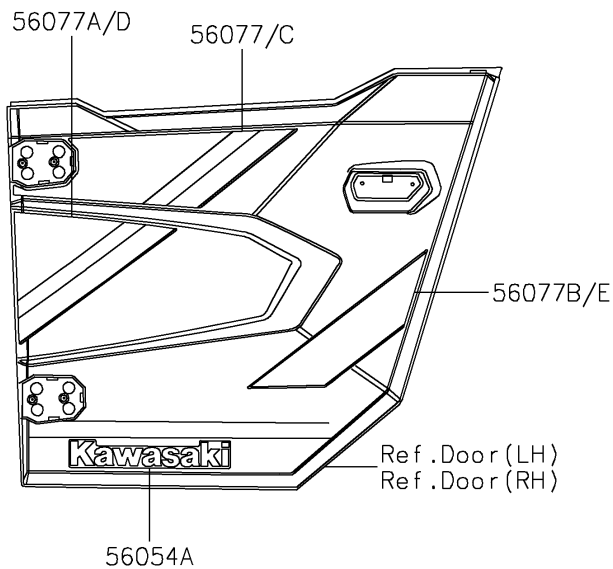

2026 RIDGE® HVAC CAMO

PARTS DIAGRAM

Decals(Beige)(TTFNN/TTFNL)

F2861A

2026 RIDGE® HVAC CAMO

PARTS LIST

Decals(Beige)(TTFNN/TTFNL)

ITEM NAME	PART NUMBER	QUANTITY
MARK,KAWASAKI (Ref # 56054)	56054-3890	1
MARK,DOOR COVER,KAWASAKI (Ref # 56054A)	56054-4315	2
PATTERN,PANEL COVER (Ref # 56076)	56076-7891	1
PATTERN,DOOR COVER,LH,INNER (Ref # 56076A)	56076-7892	1
PATTERN,DOOR COVER,RH,INNER (Ref # 56076B)	56076-7893	1
PATTERN,FR DOOR COVER,LH,UPP (Ref # 56077)	56077-7134	1
PATTERN,FR DOOR COVER,LH,LWR (Ref # 56077A)	56077-7135	1
PATTERN,FR DOOR COVER,LH,RR (Ref # 56077B)	56077-7136	1
PATTERN,FR DOOR COVER,RH,UPP (Ref # 56077C)	56077-7137	1
PATTERN,FR DOOR COVER,RH,LWR (Ref # 56077D)	56077-7138	1
PATTERN,FR DOOR COVER,RH,RR (Ref # 56077E)	56077-7139	1
PATTERN,RR FENDER,LH (Ref # 56077F)	56077-7140	1
PATTERN,RR FENDER,RH (Ref # 56077G)	56077-7141	1
PATTERN,TAIL GATE,LH (Ref # 56077H)	56077-7142	1
PATTERN,TAIL GATE,RH (Ref # 56077I)	56077-7143	1
PATTERN,TAIL GATE,CNT (Ref # 56077J)	56077-7144	1