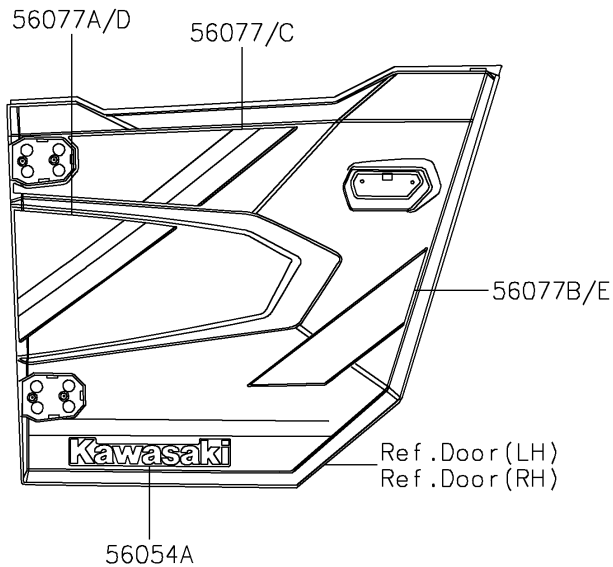

2026 RIDGE HVAC

PARTS DIAGRAM

Decals(Gray)(TTFNN/TTFNL)

F2861

2026 RIDGE HVAC

PARTS LIST

Decals(Gray)(TTFNN/TTFNL)

ITEM NAME

PART NUMBER

QUANTITY
