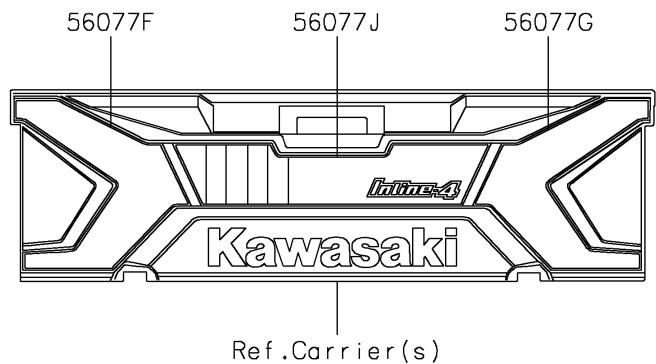

2026 RIDGE HVAC

PARTS DIAGRAM

Decals(Gray)(TTFNN/TTFNL)

F2861

2026 RIDGE HVAC

PARTS LIST

Decals(Gray)(TTFNN/TTFNL)

ITEM NAME

PART NUMBER

QUANTITY
