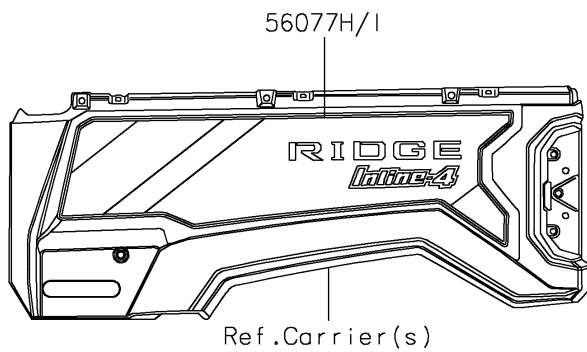

2026 RIDGE HVAC Camo

PARTS DIAGRAM

Decals(Gray)(TTFNN/TTFNL)

F2861

2026 RIDGE HVAC Camo

PARTS LIST

Decals(Gray)(TTFNN/TTFNL)

ITEM NAME

PART NUMBER

QUANTITY
