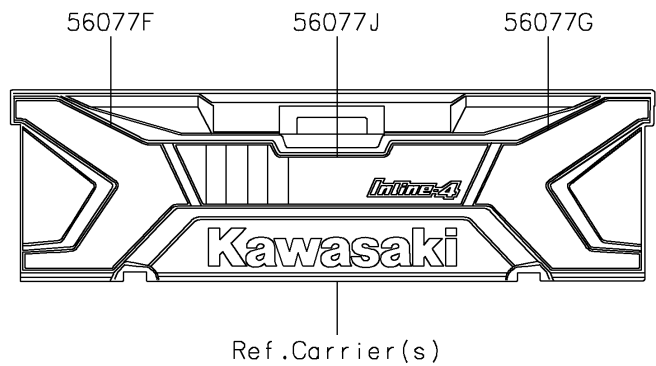

2026 RIDGE HVAC Camo

PARTS DIAGRAM

Decals(Gray)(TTFNN/TTFNL)

F2861

2026 RIDGE HVAC Camo

PARTS LIST

Decals(Gray)(TTFNN/TTFNL)

ITEM NAME

PART NUMBER

QUANTITY
