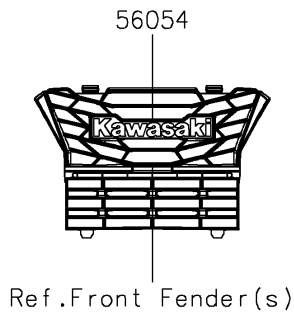

2026 RIDGE HVAC Camo

PARTS DIAGRAM

Decals(Gray)(TTFNN/TTFNL)

F2861

2026 RIDGE HVAC Camo

PARTS LIST

Decals(Gray)(TTFNN/TTFNL)

ITEM NAME

PART NUMBER

QUANTITY
