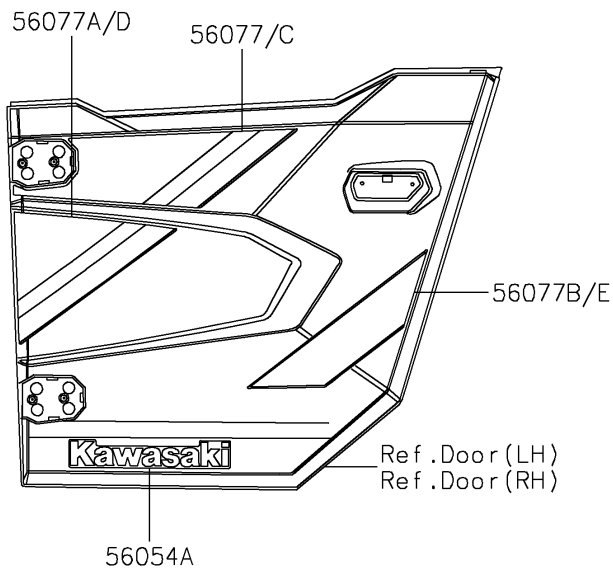

2026 RIDGE HVAC Camo

PARTS DIAGRAM

Decals(Gray)(TTFNN/TTFNL)

F2861

2026 RIDGE HVAC Camo

PARTS LIST

Decals(Gray)(TTFNN/TTFNL)

ITEM NAME

PART NUMBER

QUANTITY
