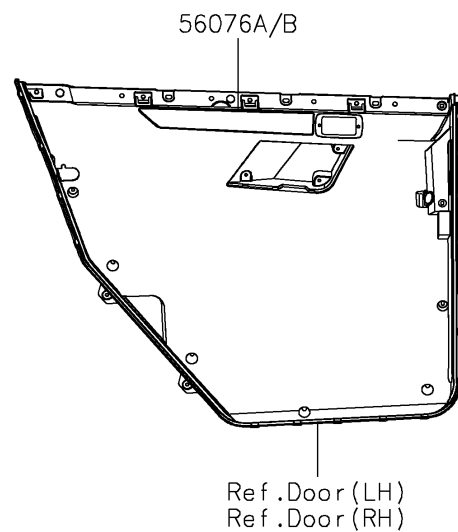

2026 RIDGE HVAC Camo

PARTS DIAGRAM

Decals(Gray)(TTFNN/TTFNL)

F2861

2026 RIDGE HVAC Camo

PARTS LIST

Decals(Gray)(TTFNN/TTFNL)

ITEM NAME

PART NUMBER

QUANTITY
