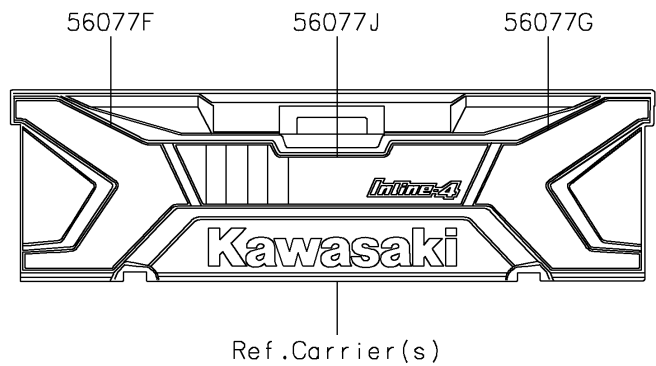

## PARTS DIAGRAM

Decals(Gray)(TTFNN/TTFNL)

F2861