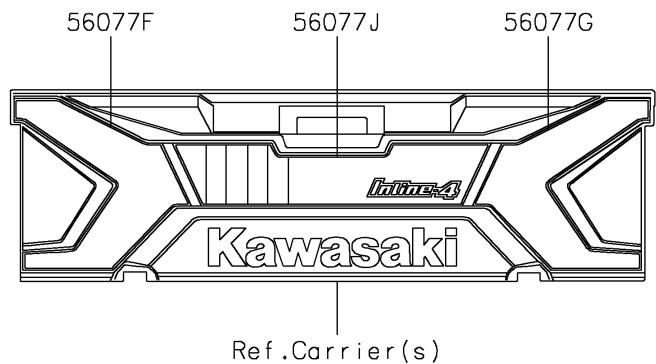

## PARTS DIAGRAM

Decals(Gray)(TTFNN/TTFNL)

F2861