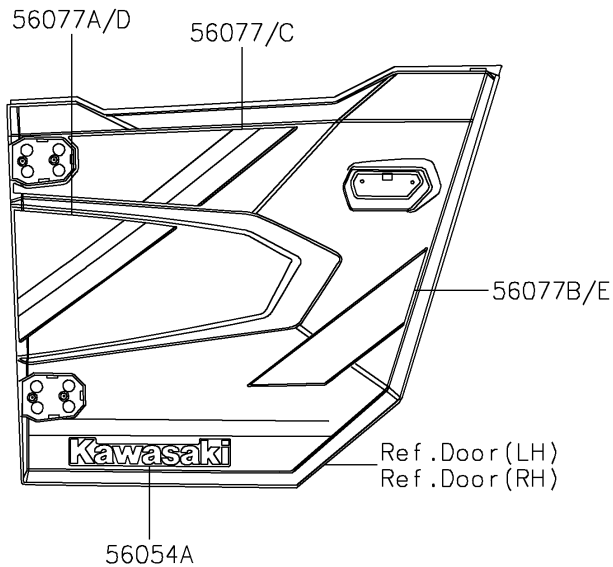

2026 RIDGE® HVAC CAMO

PARTS DIAGRAM

Decals(Gray)(TTFNN/TTFNL)

F2861

2026 RIDGE® HVAC CAMO

PARTS LIST

Decals(Gray)(TTFNN/TTFNL)

ITEM NAME	PART NUMBER	QUANTITY
MARK,KAWASAKI (Ref # 56054)	56054-3890	1
MARK,DOOR COVER,KAWASAKI (Ref # 56054A)	56054-4314	2
PATTERN,PANEL COVER (Ref # 56076)	56076-7891	1
PATTERN,DOOR COVER,LH,INNER (Ref # 56076A)	56076-7892	1
PATTERN,DOOR COVER,RH,INNER (Ref # 56076B)	56076-7893	1
PATTERN,FR DOOR COVER,LH,UPP (Ref # 56077)	56077-2417	1
PATTERN,FR DOOR COVER,LH,LWR (Ref # 56077A)	56077-2418	1
PATTERN,FR DOOR COVER,LH,RR (Ref # 56077B)	56077-2419	1
PATTERN,FR DOOR COVER,RH,UPP (Ref # 56077C)	56077-2421	1
PATTERN,FR DOOR COVER,RH,LWR (Ref # 56077D)	56077-2422	1
PATTERN,FR DOOR COVER,RH,RR (Ref # 56077E)	56077-2423	1
PATTERN,TAIL GATE,LH (Ref # 56077F)	56077-2432	1
PATTERN,TAIL GATE,RH (Ref # 56077G)	56077-2433	1
PATTERN,RR FENDER,LH (Ref # 56077H)	56077-7131	1
PATTERN,RR FENDER,RH (Ref # 56077I)	56077-7132	1
PATTERN,TAIL GATE,CNT (Ref # 56077J)	56077-7133	1