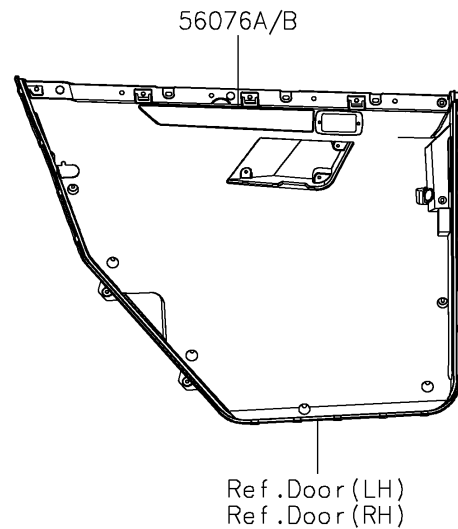

2026 RIDGE® HVAC CAMO

PARTS DIAGRAM

Decals(Gray)(TTFNN/TTFNL)

F2861

2026 RIDGE® HVAC CAMO

PARTS LIST

Decals(Gray)(TTFNN/TTFNL)

ITEM NAME	PART NUMBER	QUANTITY
MARK,KAWASAKI (Ref # 56054)	56054-3890	1
MARK,DOOR COVER,KAWASAKI (Ref # 56054A)	56054-4314	2
PATTERN,PANEL COVER (Ref # 56076)	56076-7891	1
PATTERN,DOOR COVER,LH,INNER (Ref # 56076A)	56076-7892	1
PATTERN,DOOR COVER,RH,INNER (Ref # 56076B)	56076-7893	1
PATTERN,FR DOOR COVER,LH,UPP (Ref # 56077)	56077-2417	1
PATTERN,FR DOOR COVER,LH,LWR (Ref # 56077A)	56077-2418	1
PATTERN,FR DOOR COVER,LH,RR (Ref # 56077B)	56077-2419	1
PATTERN,FR DOOR COVER,RH,UPP (Ref # 56077C)	56077-2421	1
PATTERN,FR DOOR COVER,RH,LWR (Ref # 56077D)	56077-2422	1
PATTERN,FR DOOR COVER,RH,RR (Ref # 56077E)	56077-2423	1
PATTERN,TAIL GATE,LH (Ref # 56077F)	56077-2432	1
PATTERN,TAIL GATE,RH (Ref # 56077G)	56077-2433	1
PATTERN,RR FENDER,LH (Ref # 56077H)	56077-7131	1
PATTERN,RR FENDER,RH (Ref # 56077I)	56077-7132	1
PATTERN,TAIL GATE,CNT (Ref # 56077J)	56077-7133	1