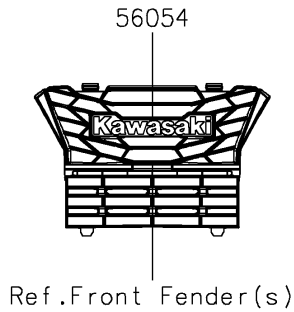

2026 RIDGE® HVAC CAMO

PARTS DIAGRAM

Decals(Gray)(TTFNN/TTFNL)

F2861

2026 RIDGE® HVAC CAMO

PARTS LIST

Decals(Gray)(TTFNN/TTFNL)

ITEM NAME	PART NUMBER	QUANTITY
MARK,KAWASAKI (Ref # 56054)	56054-3890	1
MARK,DOOR COVER,KAWASAKI (Ref # 56054A)	56054-4314	2
PATTERN,PANEL COVER (Ref # 56076)	56076-7891	1
PATTERN,DOOR COVER,LH,INNER (Ref # 56076A)	56076-7892	1
PATTERN,DOOR COVER,RH,INNER (Ref # 56076B)	56076-7893	1
PATTERN,FR DOOR COVER,LH,UPP (Ref # 56077)	56077-2417	1
PATTERN,FR DOOR COVER,LH,LWR (Ref # 56077A)	56077-2418	1
PATTERN,FR DOOR COVER,LH,RR (Ref # 56077B)	56077-2419	1
PATTERN,FR DOOR COVER,RH,UPP (Ref # 56077C)	56077-2421	1
PATTERN,FR DOOR COVER,RH,LWR (Ref # 56077D)	56077-2422	1
PATTERN,FR DOOR COVER,RH,RR (Ref # 56077E)	56077-2423	1
PATTERN,TAIL GATE,LH (Ref # 56077F)	56077-2432	1
PATTERN,TAIL GATE,RH (Ref # 56077G)	56077-2433	1
PATTERN,RR FENDER,LH (Ref # 56077H)	56077-7131	1
PATTERN,RR FENDER,RH (Ref # 56077I)	56077-7132	1
PATTERN,TAIL GATE,CNT (Ref # 56077J)	56077-7133	1