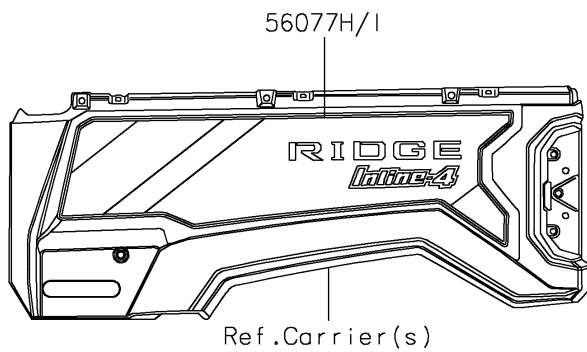

2026 RIDGE® HVAC CAMO

PARTS DIAGRAM

Decals(Gray)(TTFNN/TTFNL)

F2861

2026 RIDGE® HVAC CAMO

PARTS LIST

Decals(Gray)(TTFNN/TTFNL)

ITEM NAME	PART NUMBER	QUANTITY
MARK,KAWASAKI (Ref # 56054)	56054-3890	1
MARK,DOOR COVER,KAWASAKI (Ref # 56054A)	56054-4314	2
PATTERN,PANEL COVER (Ref # 56076)	56076-7891	1
PATTERN,DOOR COVER,LH,INNER (Ref # 56076A)	56076-7892	1
PATTERN,DOOR COVER,RH,INNER (Ref # 56076B)	56076-7893	1
PATTERN,FR DOOR COVER,LH,UPP (Ref # 56077)	56077-2417	1
PATTERN,FR DOOR COVER,LH,LWR (Ref # 56077A)	56077-2418	1
PATTERN,FR DOOR COVER,LH,RR (Ref # 56077B)	56077-2419	1
PATTERN,FR DOOR COVER,RH,UPP (Ref # 56077C)	56077-2421	1
PATTERN,FR DOOR COVER,RH,LWR (Ref # 56077D)	56077-2422	1
PATTERN,FR DOOR COVER,RH,RR (Ref # 56077E)	56077-2423	1
PATTERN,TAIL GATE,LH (Ref # 56077F)	56077-2432	1
PATTERN,TAIL GATE,RH (Ref # 56077G)	56077-2433	1
PATTERN,RR FENDER,LH (Ref # 56077H)	56077-7131	1
PATTERN,RR FENDER,RH (Ref # 56077I)	56077-7132	1
PATTERN,TAIL GATE,CNT (Ref # 56077J)	56077-7133	1