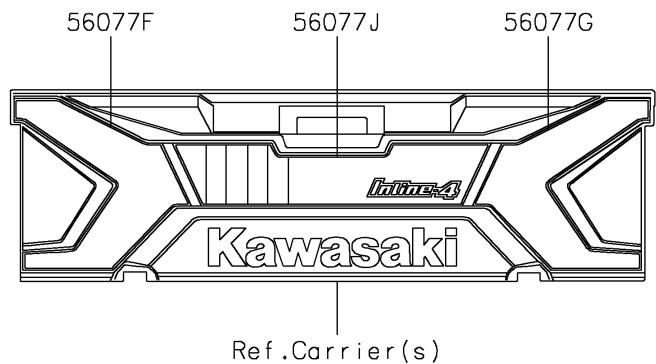

2026 RIDGE® HVAC CAMO

PARTS DIAGRAM

Decals(Gray)(TTFNN/TTFNL)

F2861

2026 RIDGE® HVAC CAMO

PARTS LIST

Decals(Gray)(TTFNN/TTFNL)

ITEM NAME	PART NUMBER	QUANTITY
MARK,KAWASAKI (Ref # 56054)	56054-3890	1
MARK,DOOR COVER,KAWASAKI (Ref # 56054A)	56054-4314	2
PATTERN,PANEL COVER (Ref # 56076)	56076-7891	1
PATTERN,DOOR COVER,LH,INNER (Ref # 56076A)	56076-7892	1
PATTERN,DOOR COVER,RH,INNER (Ref # 56076B)	56076-7893	1
PATTERN,FR DOOR COVER,LH,UPP (Ref # 56077)	56077-2417	1
PATTERN,FR DOOR COVER,LH,LWR (Ref # 56077A)	56077-2418	1
PATTERN,FR DOOR COVER,LH,RR (Ref # 56077B)	56077-2419	1
PATTERN,FR DOOR COVER,RH,UPP (Ref # 56077C)	56077-2421	1
PATTERN,FR DOOR COVER,RH,LWR (Ref # 56077D)	56077-2422	1
PATTERN,FR DOOR COVER,RH,RR (Ref # 56077E)	56077-2423	1
PATTERN,TAIL GATE,LH (Ref # 56077F)	56077-2432	1
PATTERN,TAIL GATE,RH (Ref # 56077G)	56077-2433	1
PATTERN,RR FENDER,LH (Ref # 56077H)	56077-7131	1
PATTERN,RR FENDER,RH (Ref # 56077I)	56077-7132	1
PATTERN,TAIL GATE,CNT (Ref # 56077J)	56077-7133	1