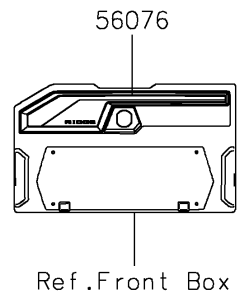

2026 RIDGE® HVAC CAMO

PARTS DIAGRAM

Decals(Gray)(TTFNN/TTFNL)

F2861

2026 RIDGE® HVAC CAMO

PARTS LIST

Decals(Gray)(TTFNN/TTFNL)

ITEM NAME	PART NUMBER	QUANTITY
MARK,KAWASAKI (Ref # 56054)	56054-3890	1
MARK,DOOR COVER,KAWASAKI (Ref # 56054A)	56054-4314	2
PATTERN,PANEL COVER (Ref # 56076)	56076-7891	1
PATTERN,DOOR COVER,LH,INNER (Ref # 56076A)	56076-7892	1
PATTERN,DOOR COVER,RH,INNER (Ref # 56076B)	56076-7893	1
PATTERN,FR DOOR COVER,LH,UPP (Ref # 56077)	56077-2417	1
PATTERN,FR DOOR COVER,LH,LWR (Ref # 56077A)	56077-2418	1
PATTERN,FR DOOR COVER,LH,RR (Ref # 56077B)	56077-2419	1
PATTERN,FR DOOR COVER,RH,UPP (Ref # 56077C)	56077-2421	1
PATTERN,FR DOOR COVER,RH,LWR (Ref # 56077D)	56077-2422	1
PATTERN,FR DOOR COVER,RH,RR (Ref # 56077E)	56077-2423	1
PATTERN,TAIL GATE,LH (Ref # 56077F)	56077-2432	1
PATTERN,TAIL GATE,RH (Ref # 56077G)	56077-2433	1
PATTERN,RR FENDER,LH (Ref # 56077H)	56077-7131	1
PATTERN,RR FENDER,RH (Ref # 56077I)	56077-7132	1
PATTERN,TAIL GATE,CNT (Ref # 56077J)	56077-7133	1